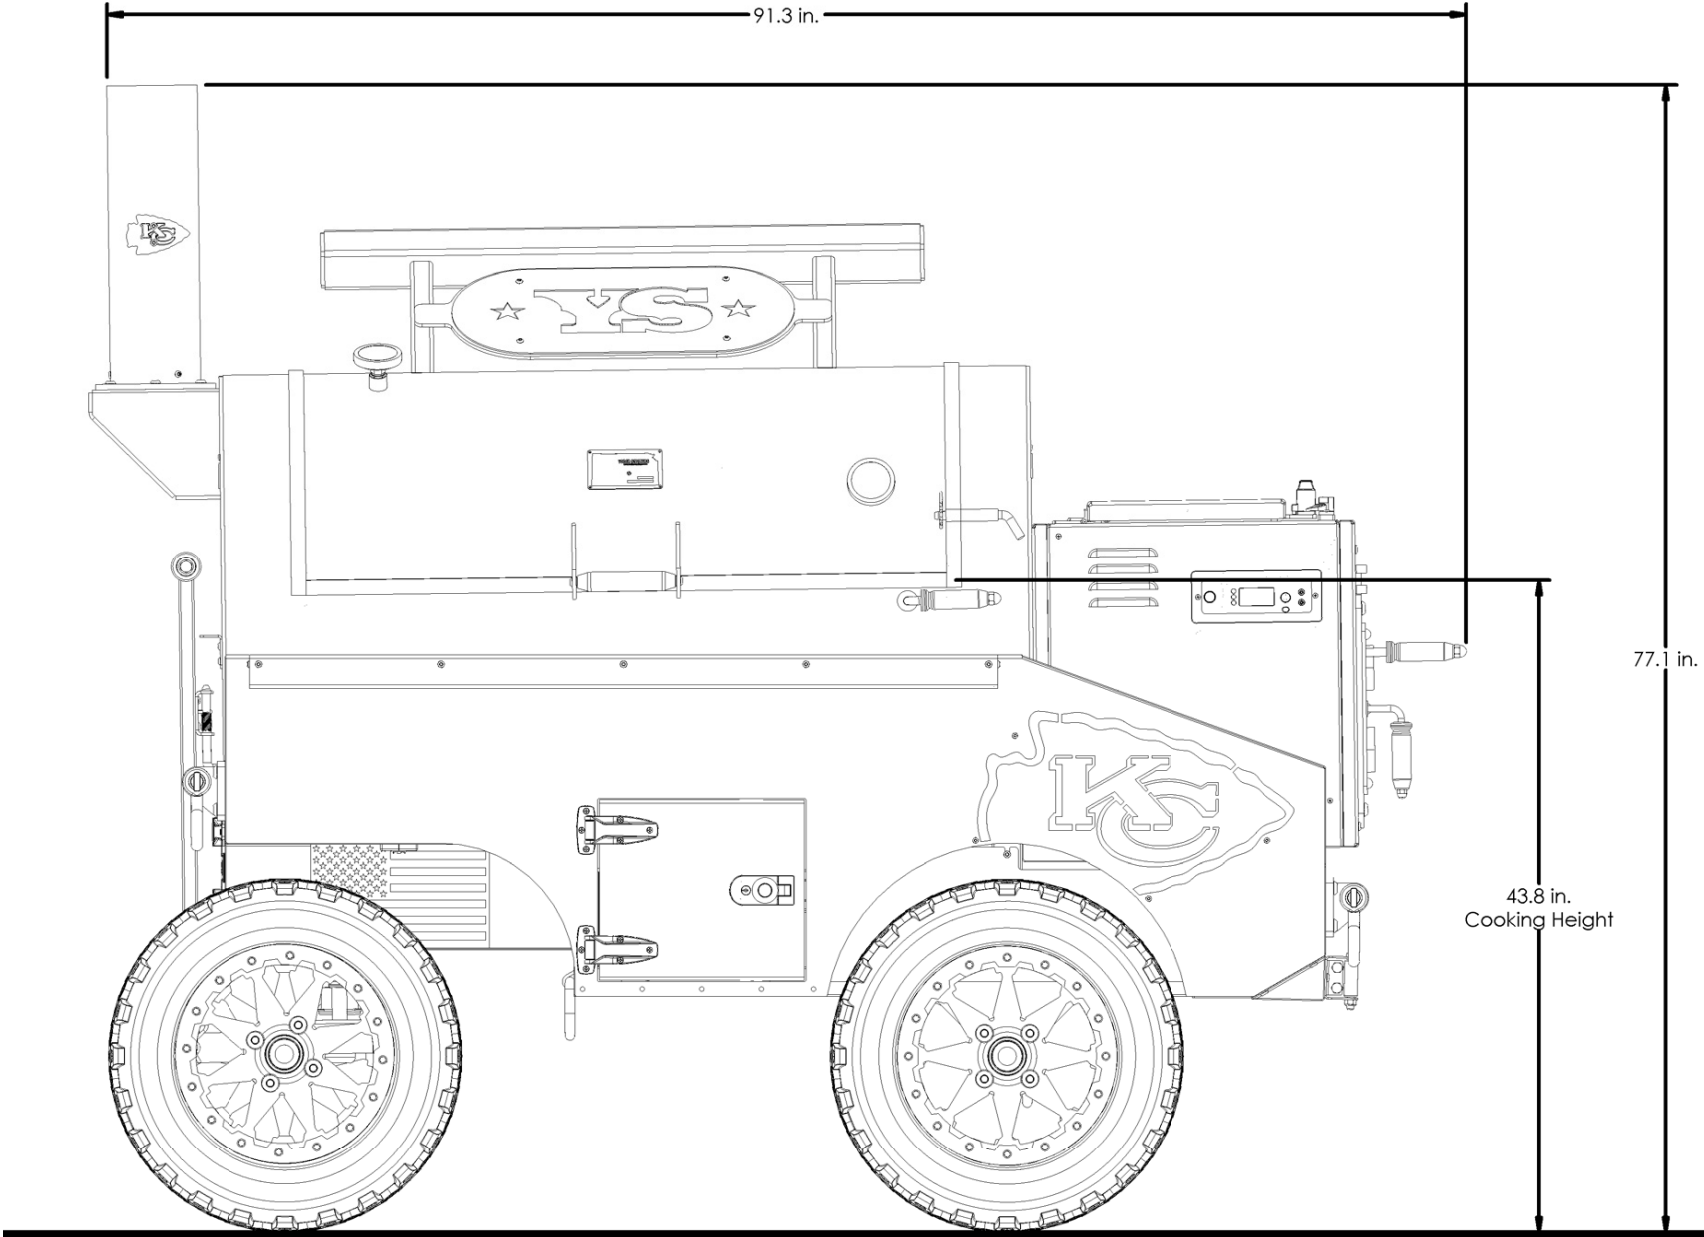

CIMARRON CUSTOM

Overall Height: **77.1 in.** Overall Depth: **52.5 in.** Overall Length: **91.3 in.** Total Weight: **1,876 lbs.**

CIMARRON CUSTOM

Overall Height: **77.1 in.** Overall Depth: **52.5 in.** Overall Length: **91.3 in.** Total Weight: **1,876 lbs.**