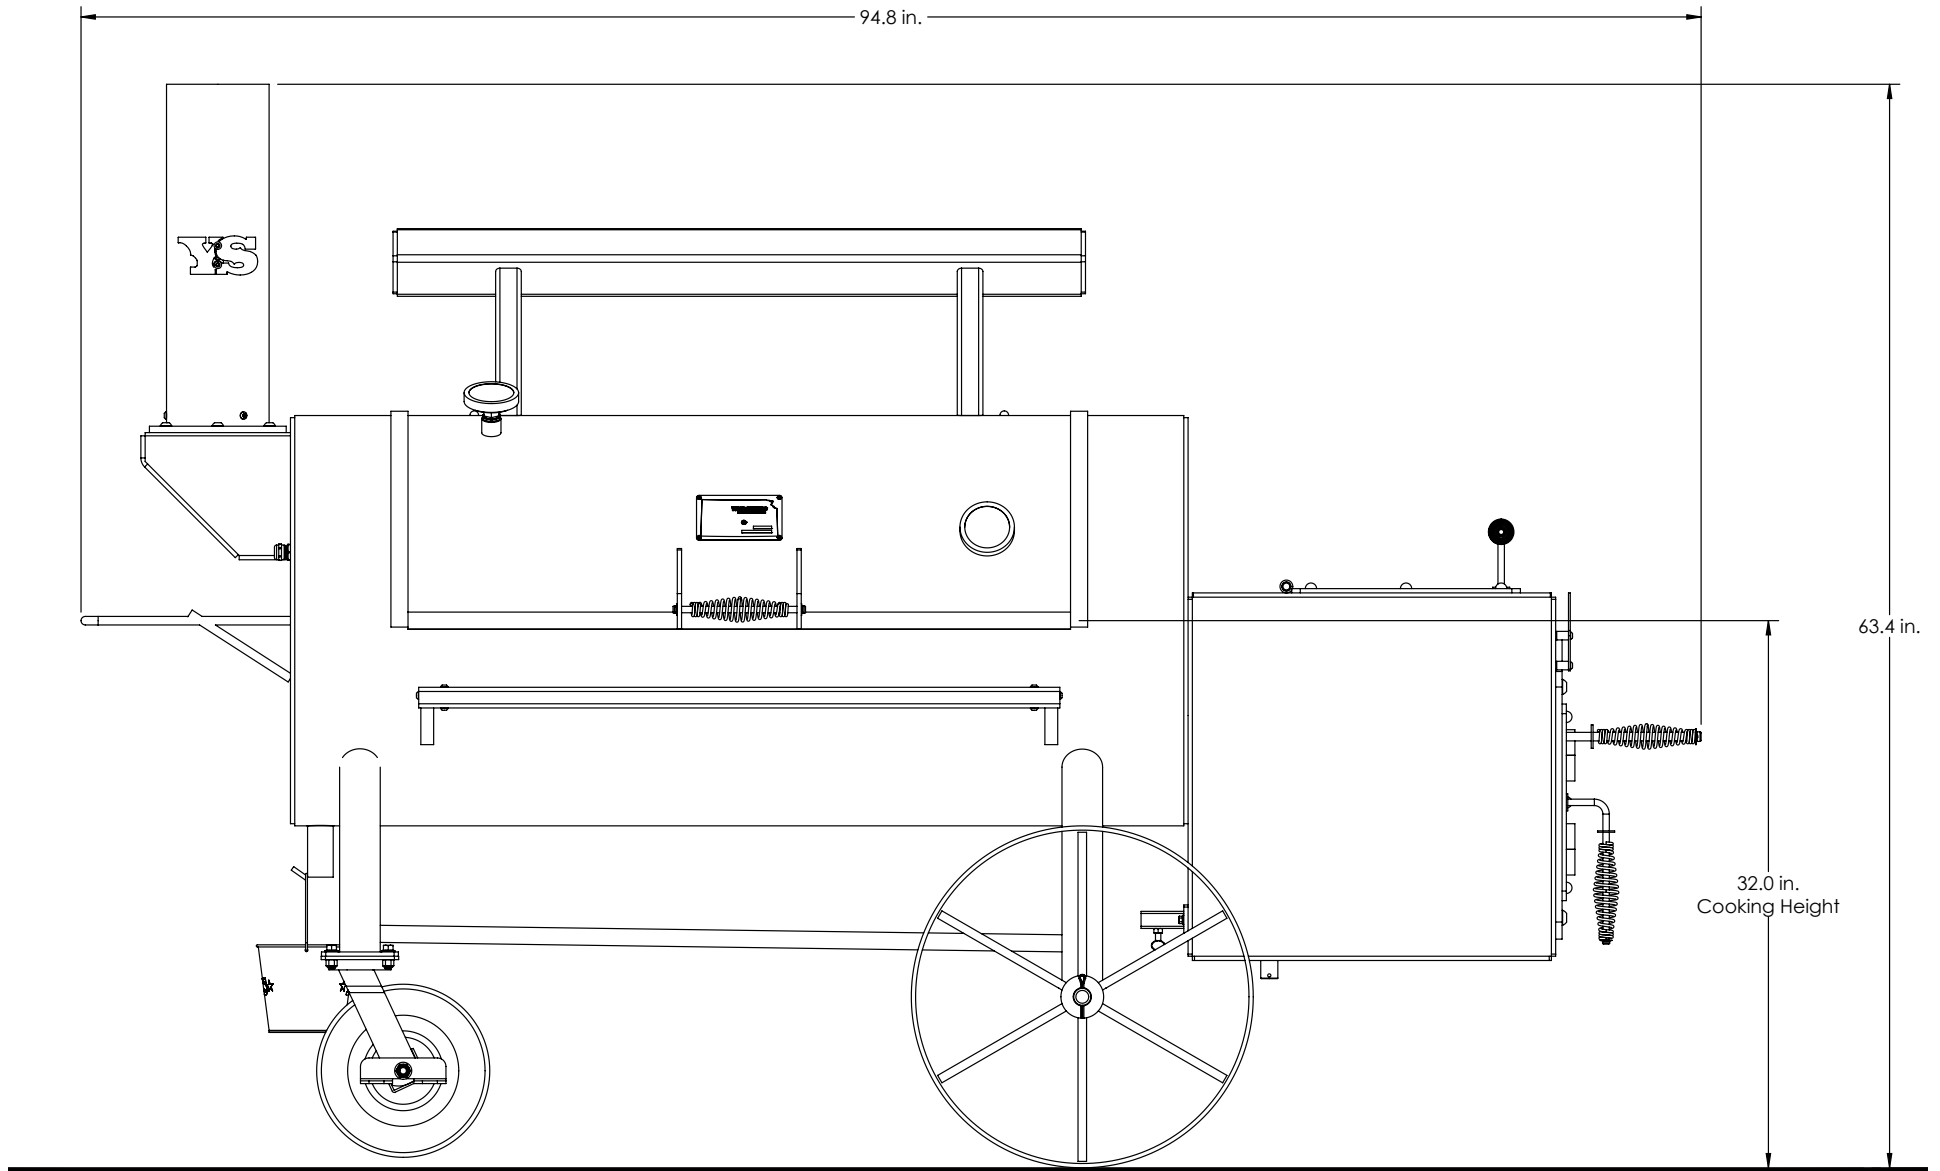

# KINGMAN CUSTOM

Overall Height: **63.4 in.**

Overall Depth: **41.4 in.**

Overall Length: **94.8 in.**

Total Weight: **1,142 lbs.**