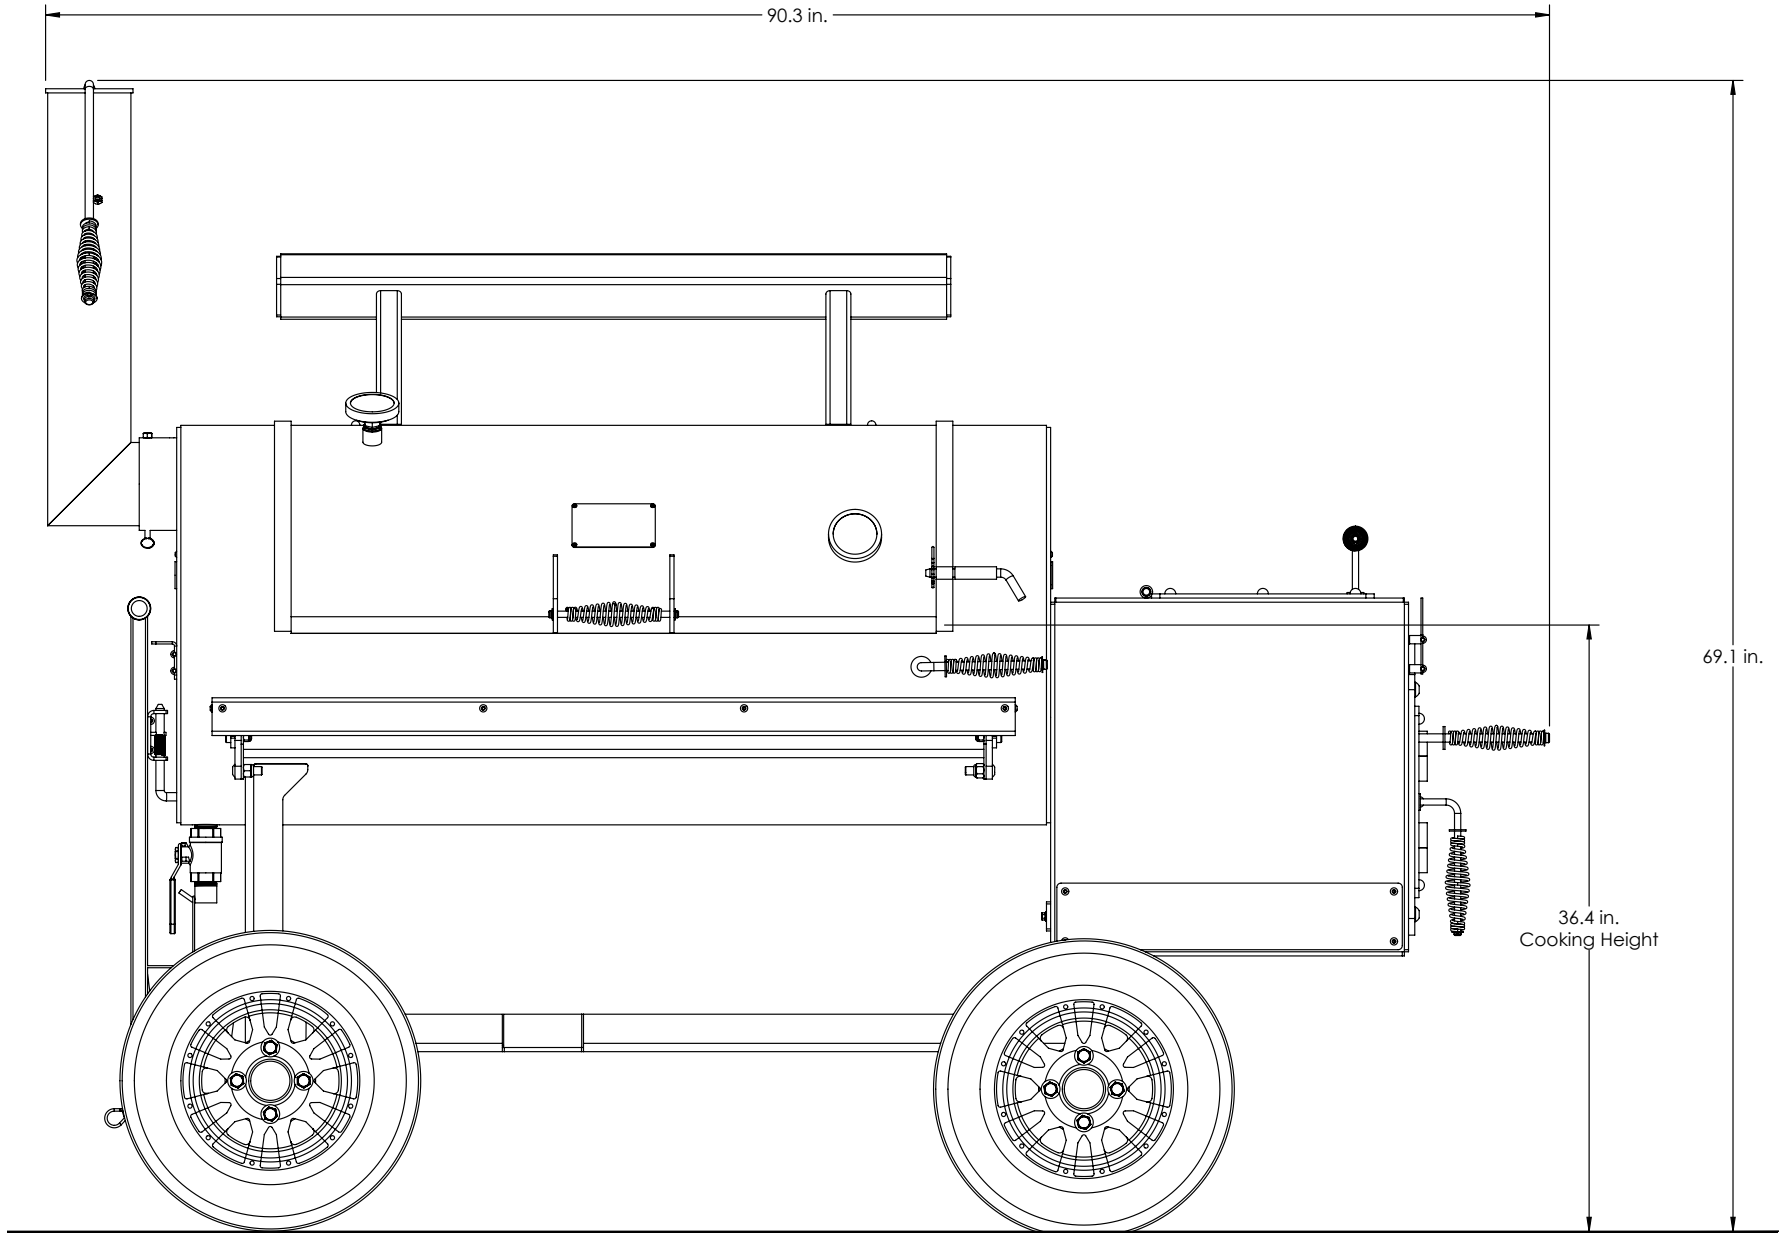

KINGMAN CUSTOM CART

Overall Height: **69.1 in.** Overall Depth: **46.3 in.** Overall Length: **90.3 in.** Total Weight: **1,242 lbs.**

KINGMAN CUSTOM

Overall Height: **69.1 in.**

Overall Depth: **46.3 in.**

Overall Length: **90.3 in.**

Total Weight: **1,242 lbs.**