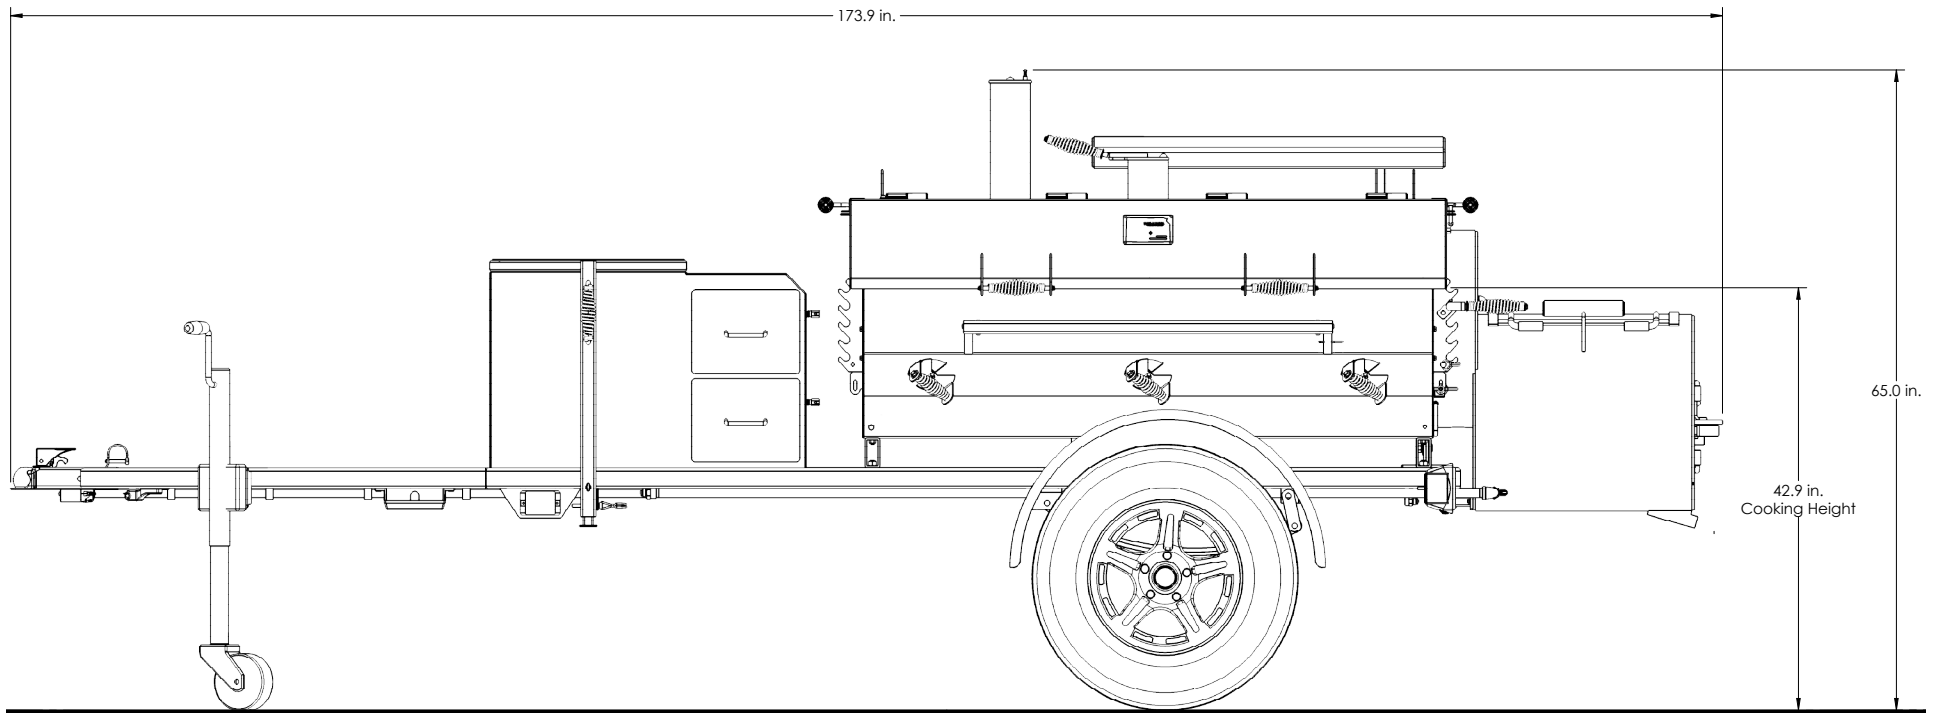

# SANTA FE CUSTOM TRAILER

Overall Height: **65.0 in.** Overall Depth: **69.8 in.** Overall Length: **173.9 in.** Total Weight: **2,115 lbs.**