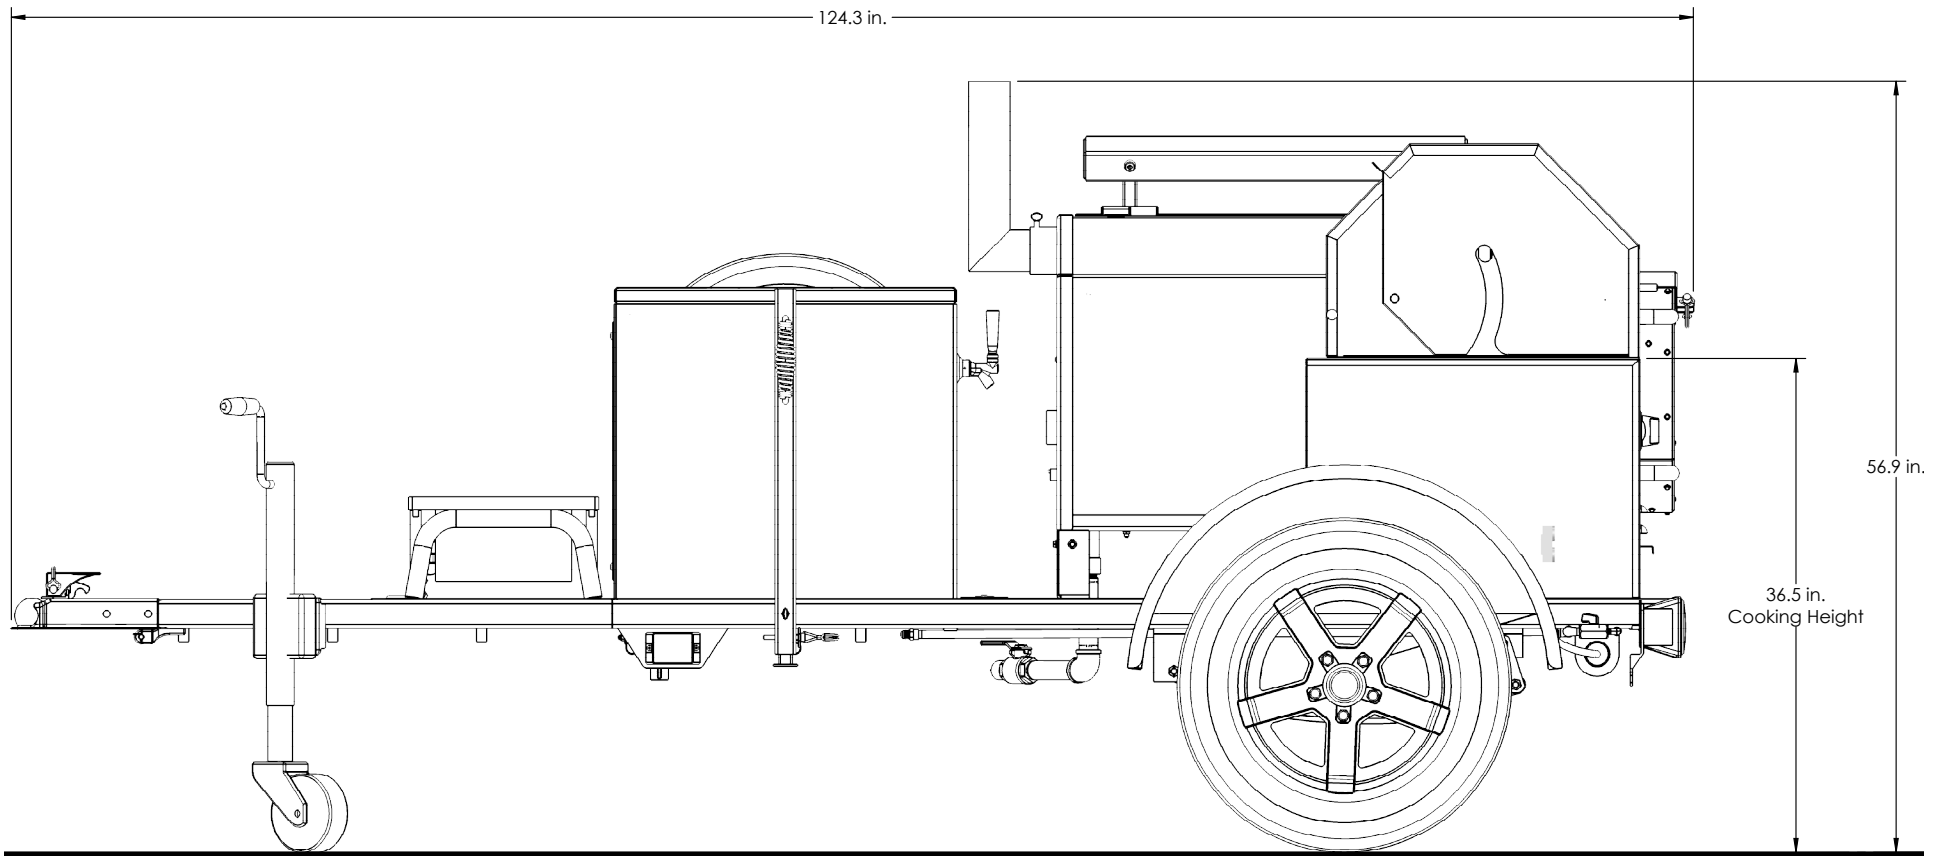

SANTA FE CUSTOM TRAILER

Overall Height: **56.9 in.** Overall Depth: **79.4 in.** Overall Length: **124.3 in.** Total Weight: **1,504 lbs.**

SANTA FE CUSTOM TRAILER

Overall Height: **56.9 in.** Overall Depth: **79.4 in.** Overall Length: **124.3 in.** Total Weight: **1,504 lbs.**