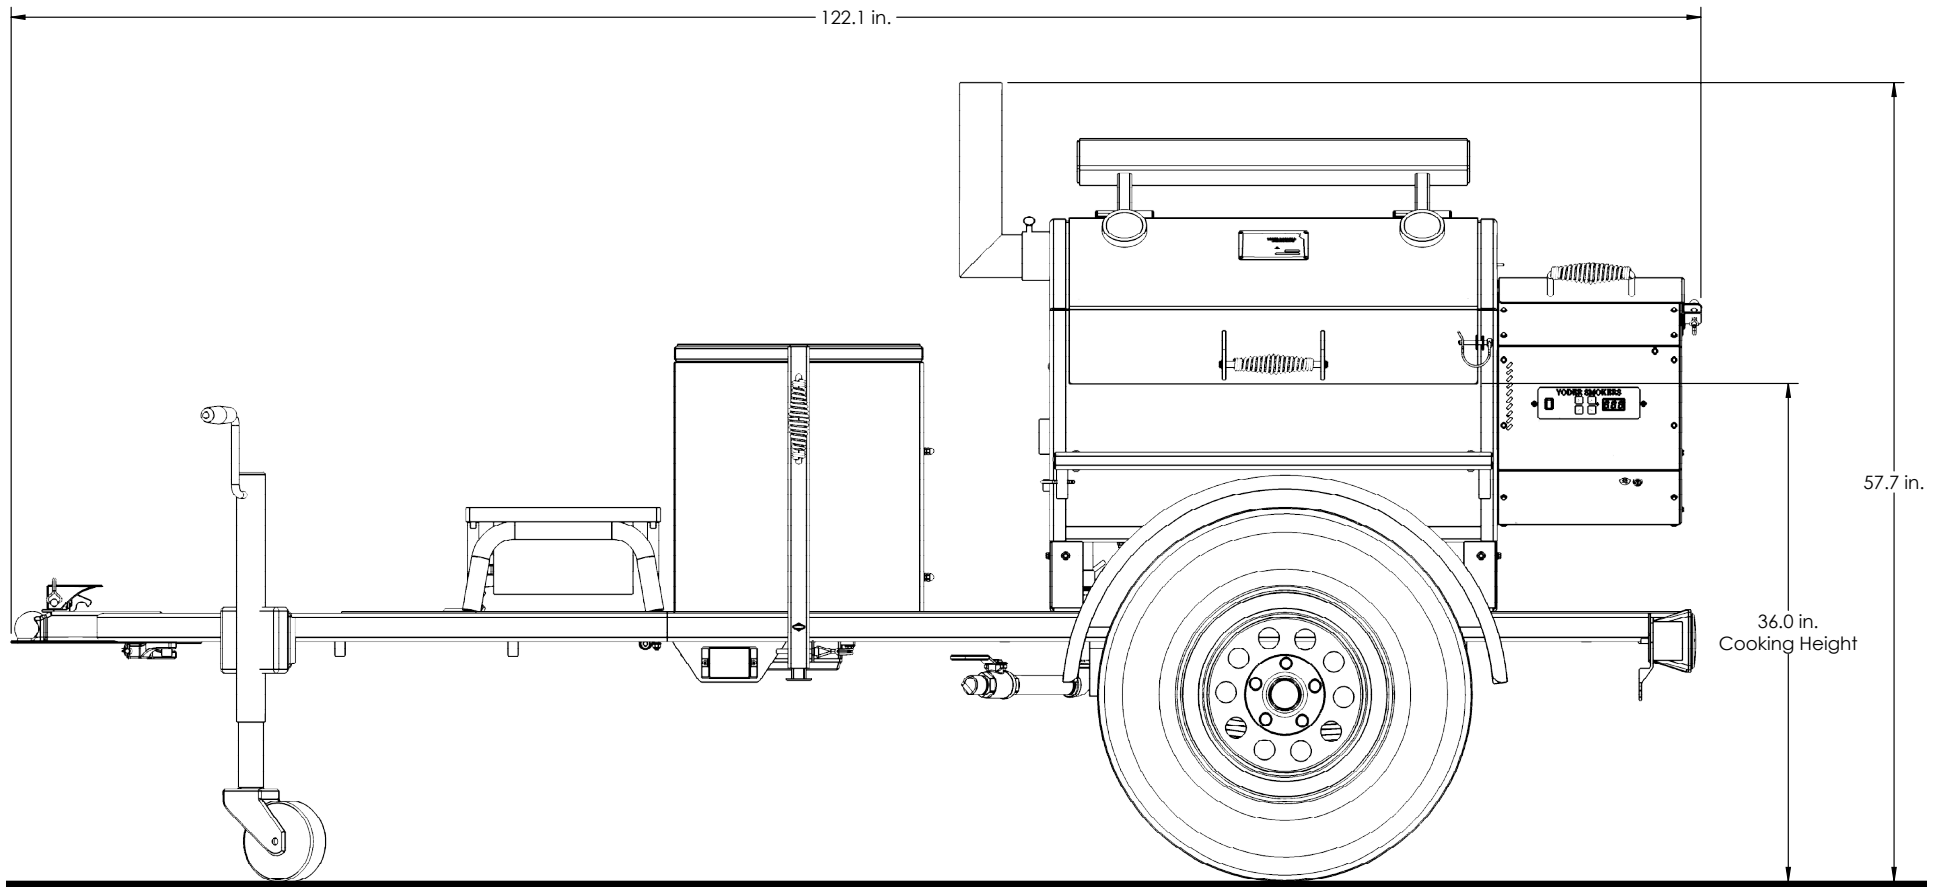

SANTA FE CUSTOM TRAILER

Overall Height: **57.7 in.** Overall Depth: **69.8 in.** Overall Length: **122.1 in.** Total Weight: **1,381 lbs.**

SANTA FE CUSTOM TRAILER

Overall Height: **57.7 in.** Overall Depth: **69.8 in.** Overall Length: **122.1 in.** Total Weight: **1,381 lbs.**