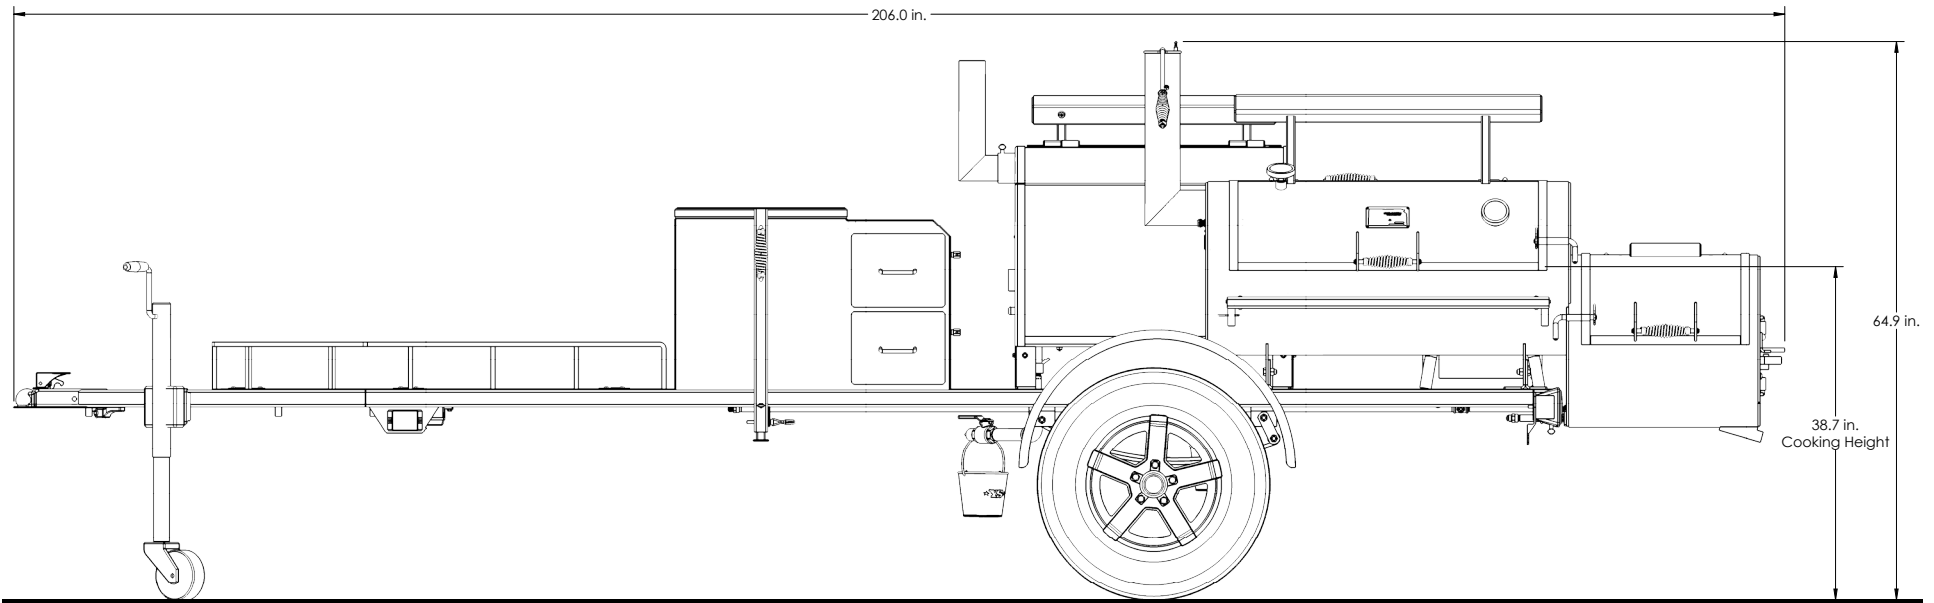

SANTA FE CUSTOM TRAILER

Overall Height: **64.9 in.** Overall Depth: **80.0 in.** Overall Length: **206.0 in.** Total Weight: **2,319 lbs.**

SANTA FE CUSTOM TRAILER

Overall Height: **64.9 in.** Overall Depth: **80.0 in.** Overall Length: **206.0 in.** Total Weight: **2,319 lbs.**