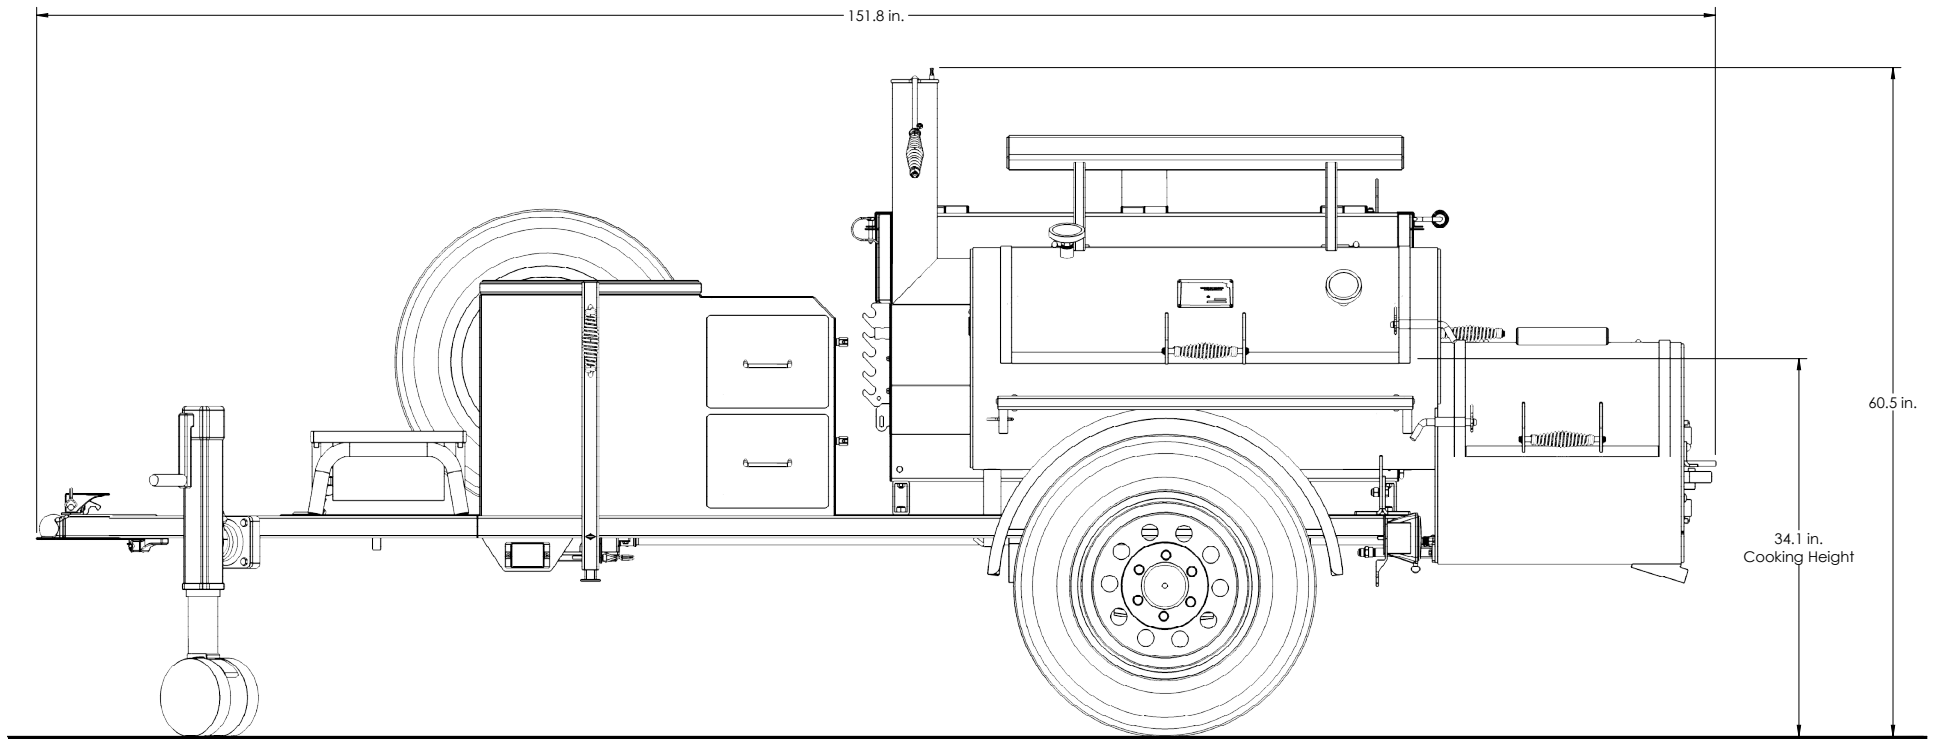

SANTA FE CUSTOM TRAILER

Overall Height: **60.5 in.** Overall Depth: **83.6 in.** Overall Length: **151.8 in.** Total Weight: **2,150 lbs.**

SANTA FE CUSTOM TRAILER

Overall Height: **60.5 in.** Overall Depth: **83.6 in.** Overall Length: **151.8 in.** Total Weight: **2,150 lbs.**