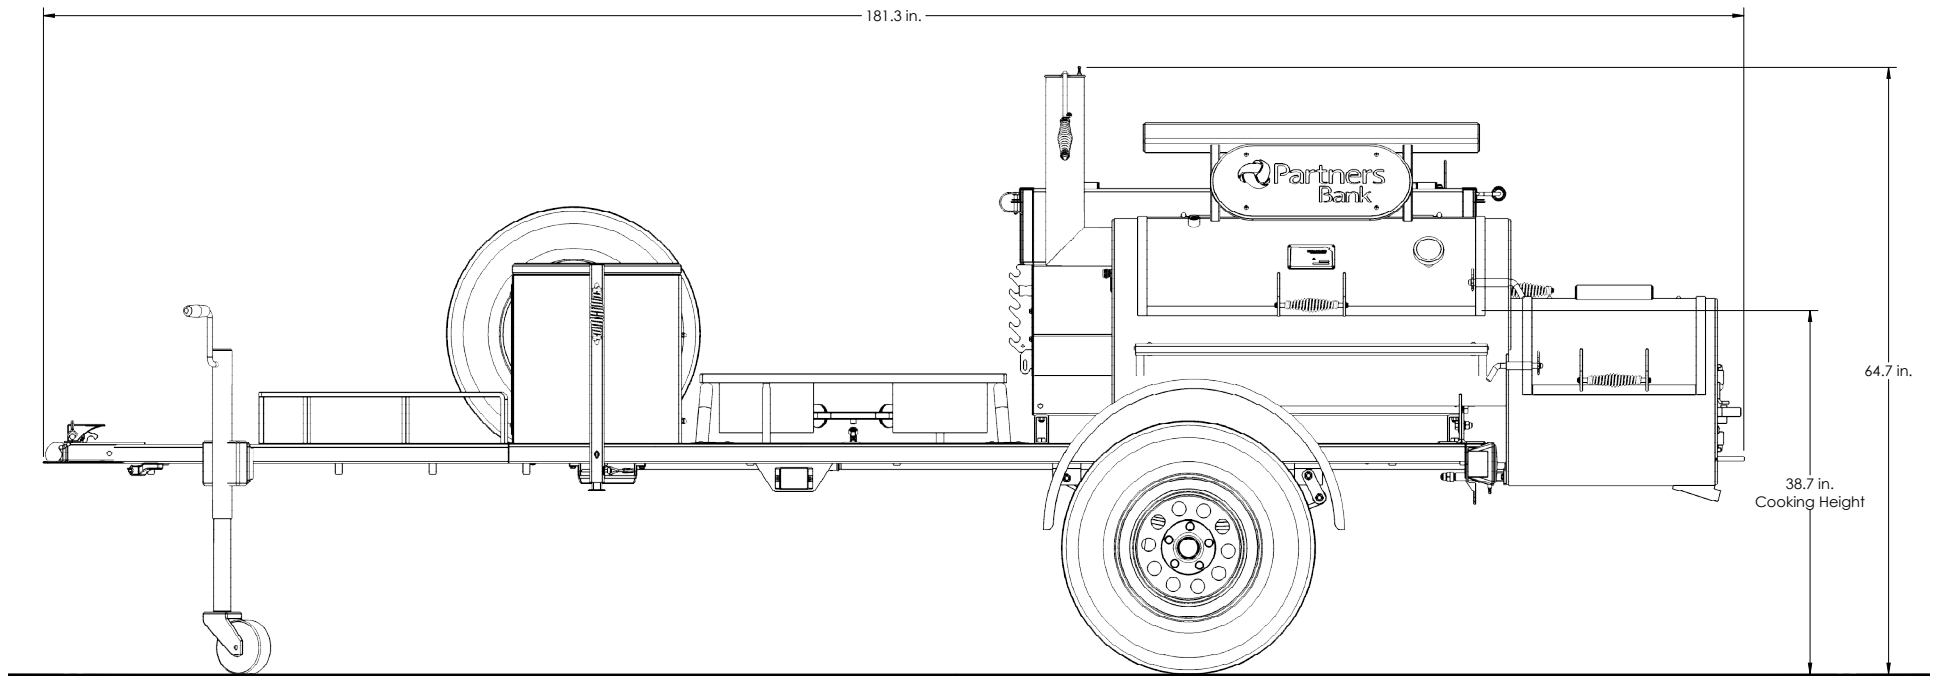

# SANTA FE CUSTOM TRAILER

Overall Height: **64.7 in.** Overall Depth: **89.2 in.** Overall Length: **181.3 in.** Total Weight: **2,183 lbs.**