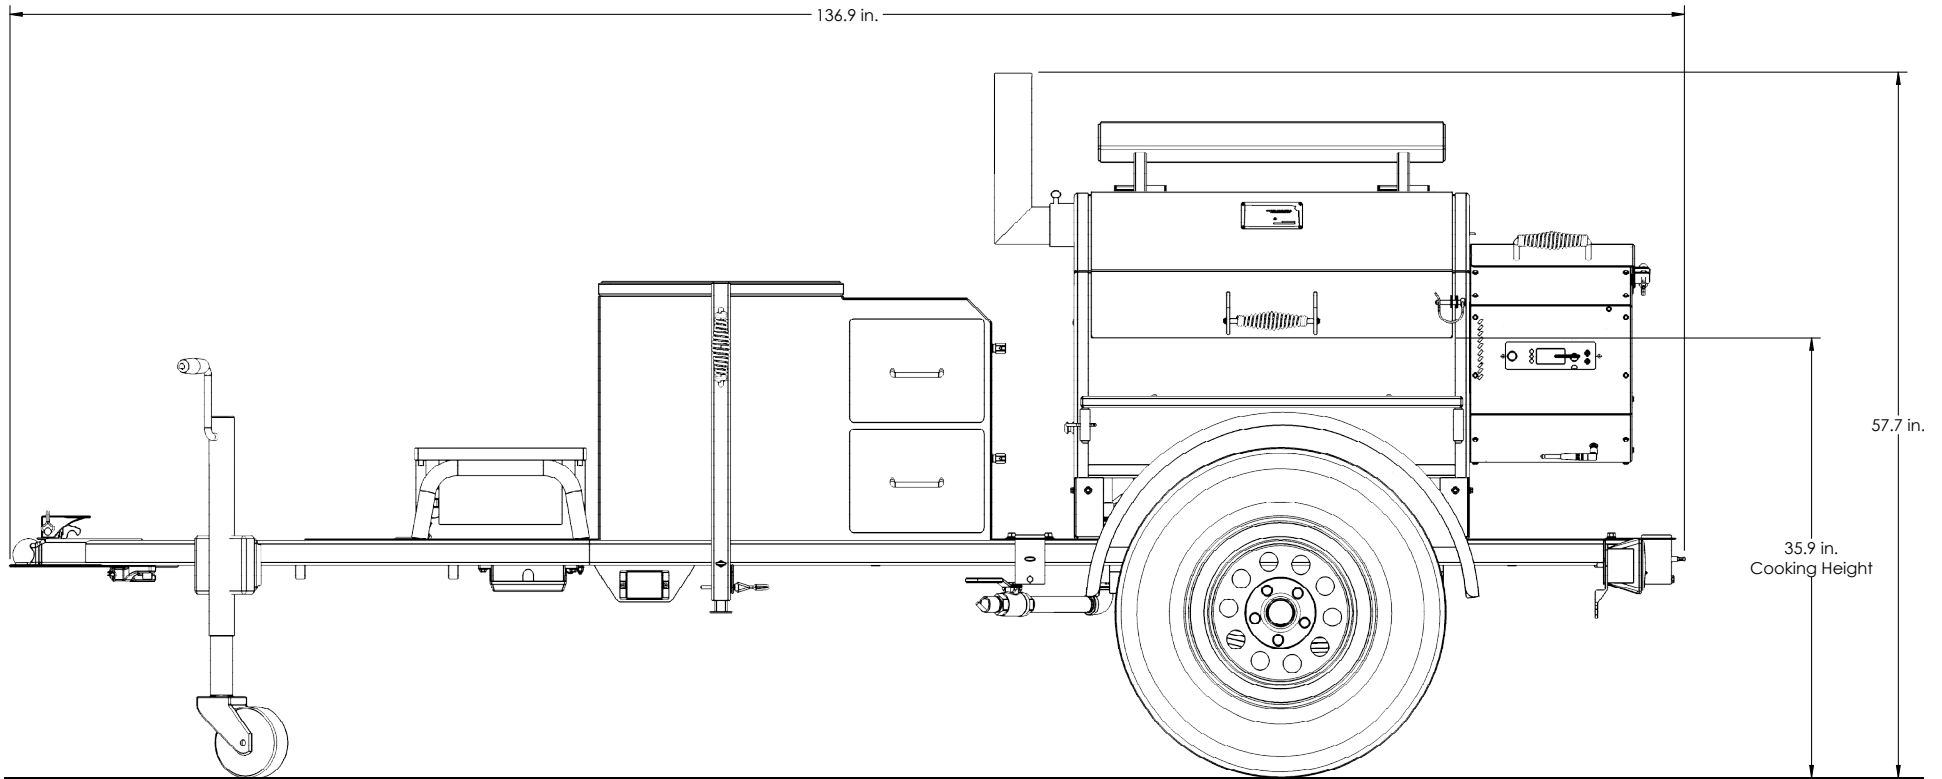

# SANTA FE CUSTOM TRAILER

Overall Height: **57.7 in.** Overall Depth: **69.8 in.** Overall Length: **136.9 in.** Total Weight: **1,725 lbs.**