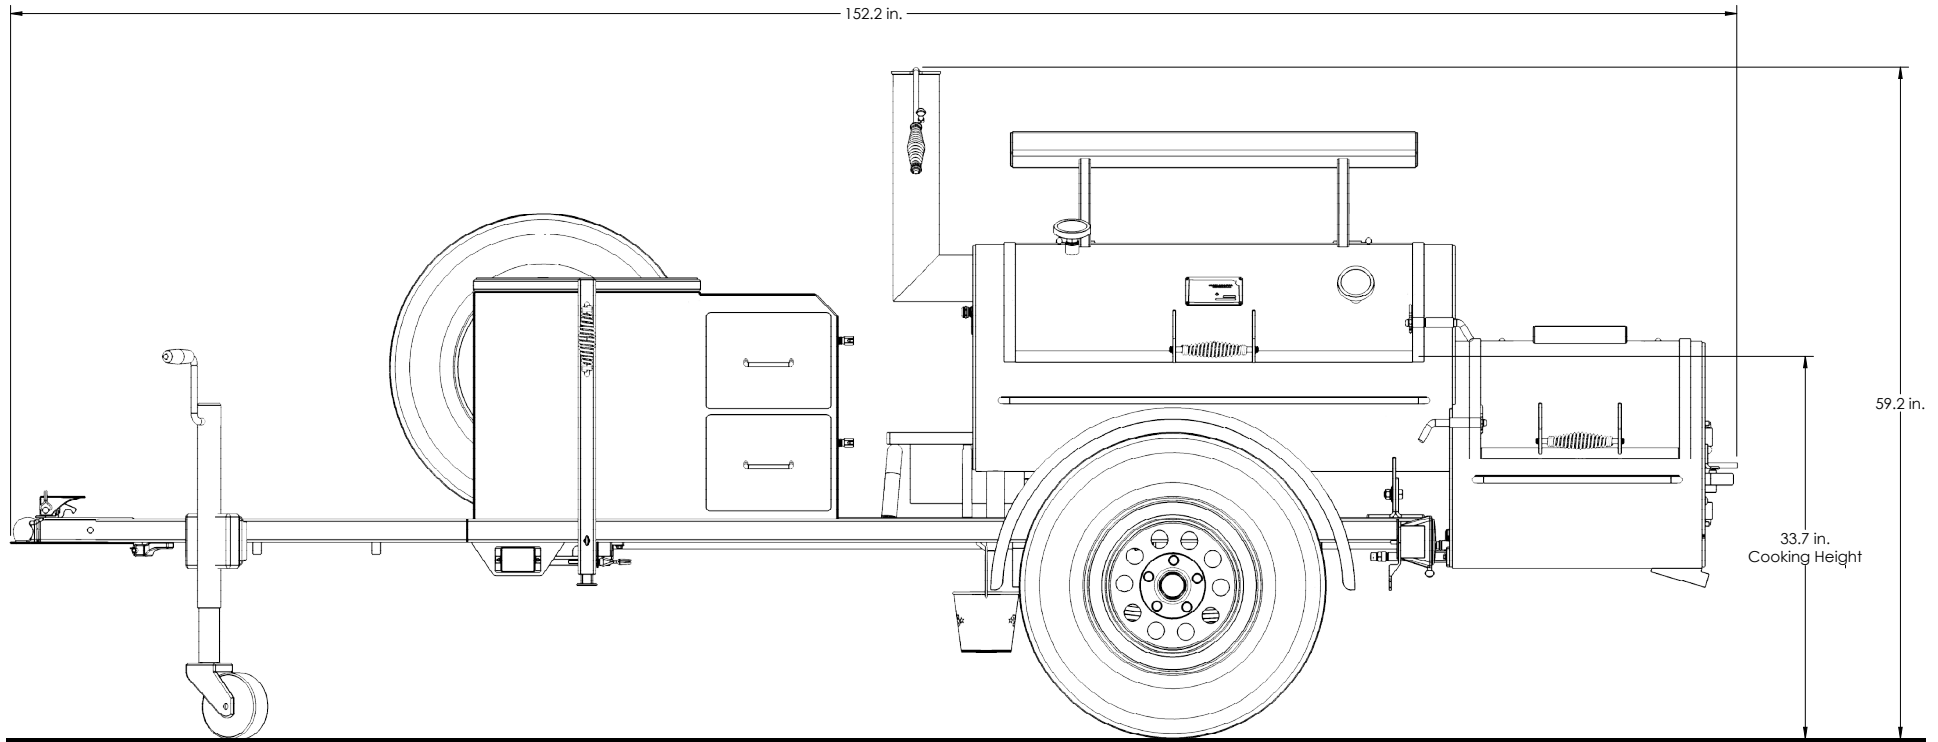

# SANTA FE CUSTOM TRAILER

Overall Height: **59.2 in.** Overall Depth: **69.8 in.** Overall Length: **152.2 in.** Total Weight: **1,651 lbs.**