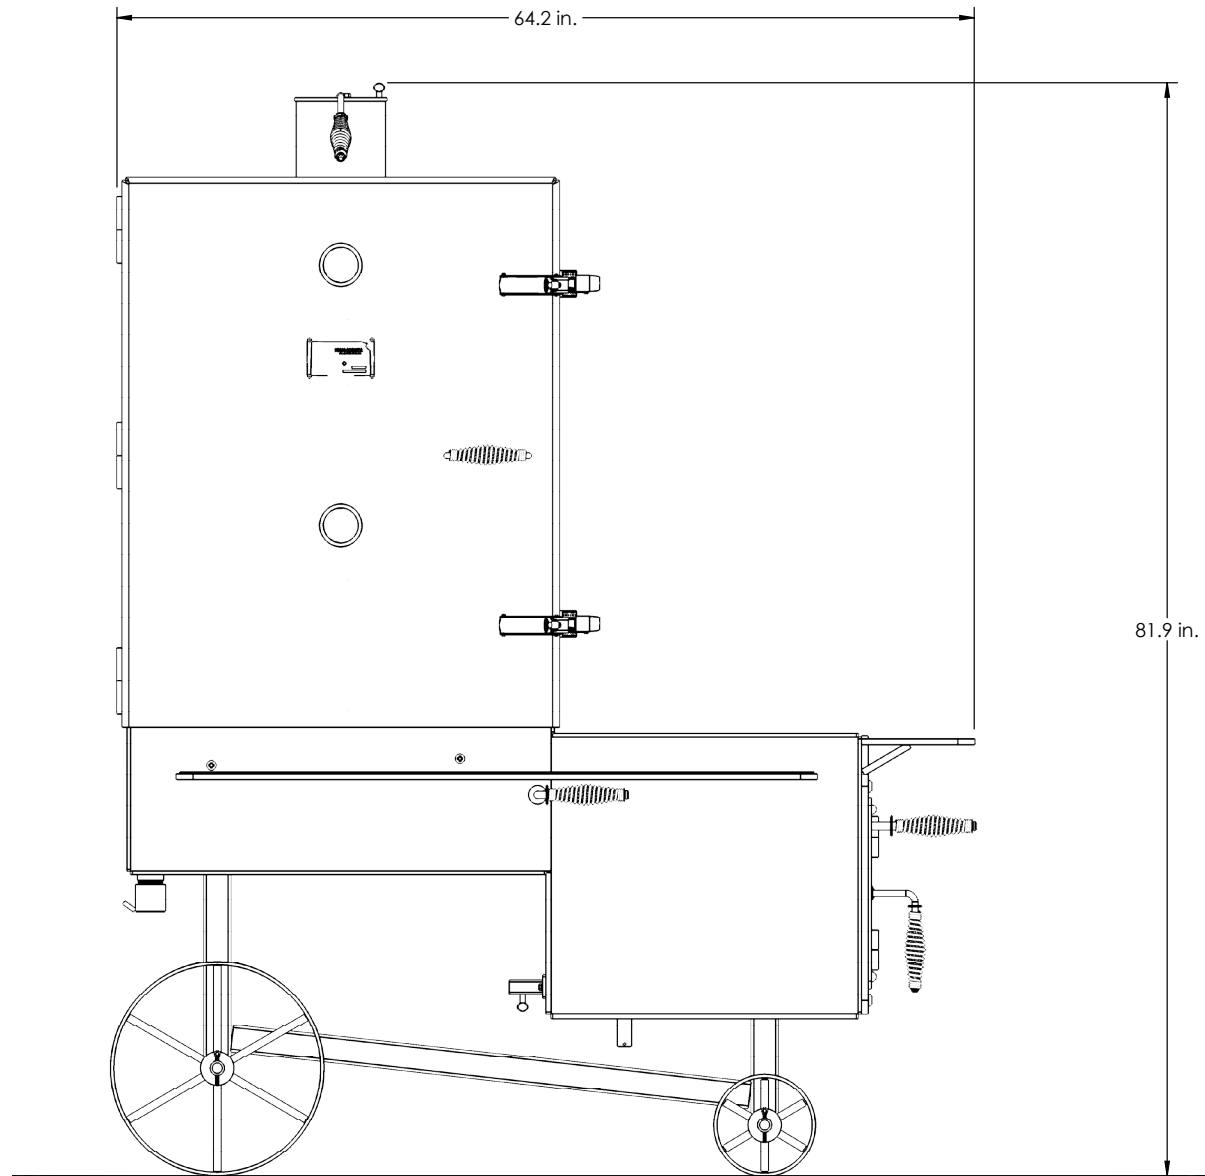

STOCKTON CUSTOM

Overall Height: **81.9 in.** Overall Depth: **48.5 in.** Overall Length: **64.2 in.** Total Weight: **1,556 lbs.**

STOCKTON CUSTOM

Overall Height: **81.9 in.** Overall Depth: **48.5 in.** Overall Length: **64.2 in.** Total Weight: **1,556 lbs.**