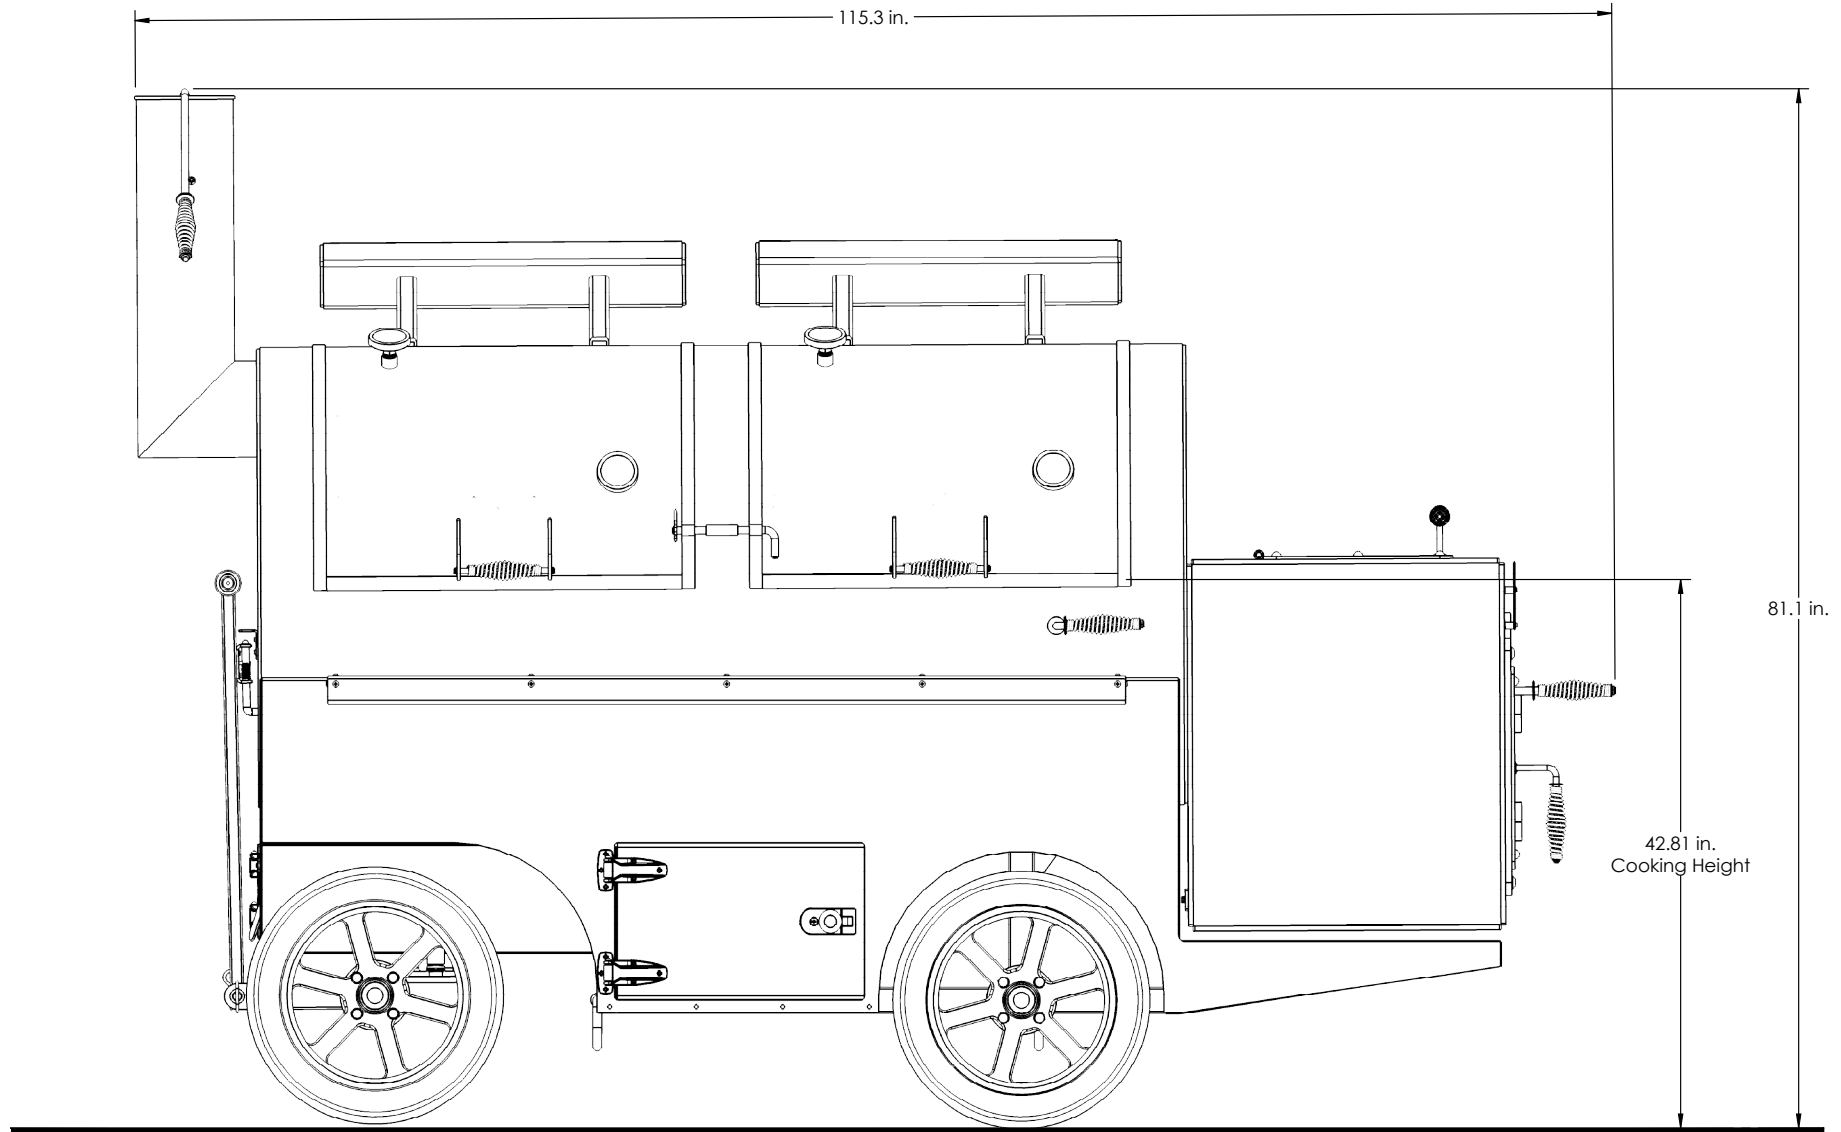

TRAILBOSS CUSTOM

Overall Height: **81.1 in.** Overall Depth: **56.4 in.** Overall Length: **115.3 in.** Total Weight: **3,623 lbs.**

TRAILBOSS CUSTOM

Overall Height: **81.1 in.** Overall Depth: **56.4 in.** Overall Length: **115.3 in.** Total Weight: **3,623 lbs.**