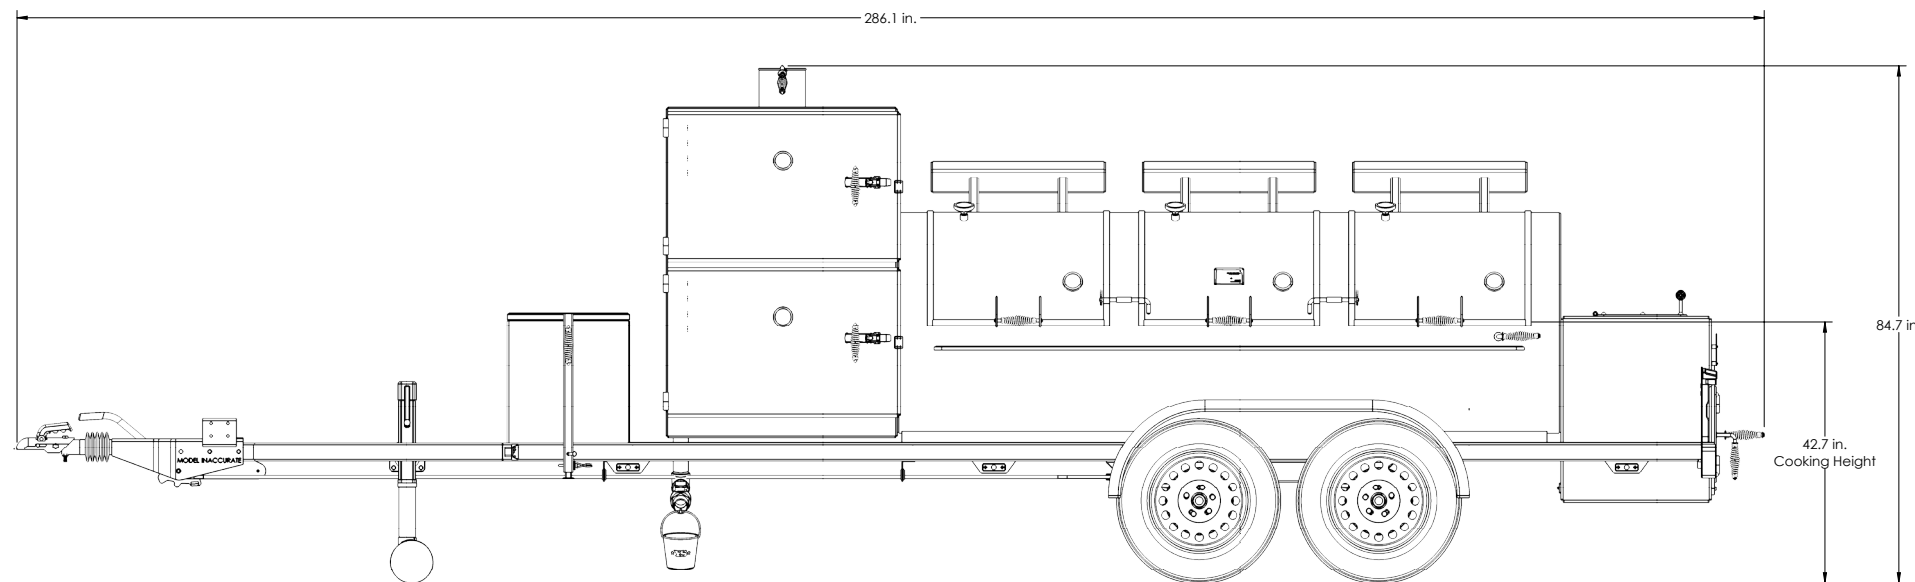

TRAILBOSS CUSTOM TRAILER

Overall Height: **84.7 in.** Overall Depth: **65.9 in.** Overall Length: **286.1 in.** Total Weight: **6,229 lbs.**

YS1500 CUSTOM TRAILER

Overall Height: **84.7 in.** Overall Depth: **65.9 in.** Overall Length: **286.1 in.** Total Weight: **6,229 lbs.**