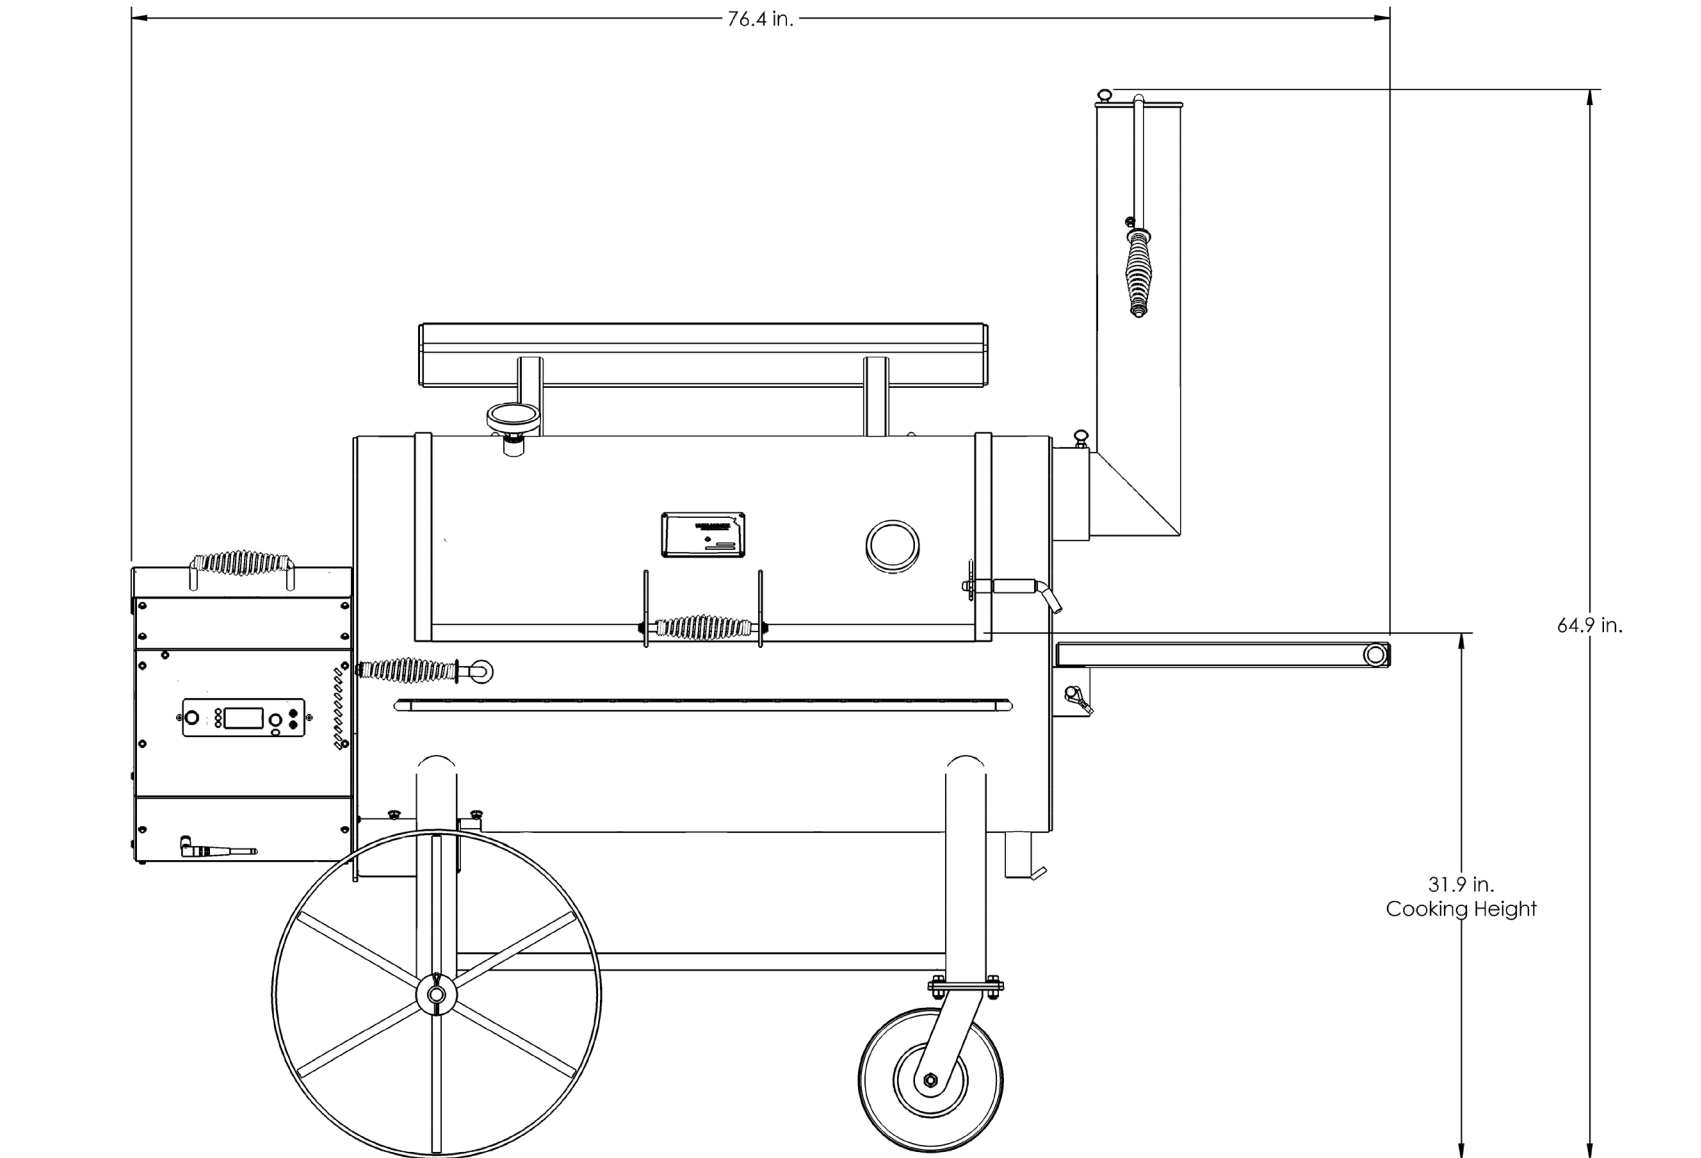

YS1500 CUSTOM

Overall Height: **64.9 in.** Overall Depth: **35.1 in.** Overall Length: **76.4 in.** Total Weight: **565 lbs.**

YS1500 CUSTOM

Overall Height: **64.9 in.** Overall Depth: **35.1 in.** Overall Length: **76.4 in.** Total Weight: **565 lbs.**