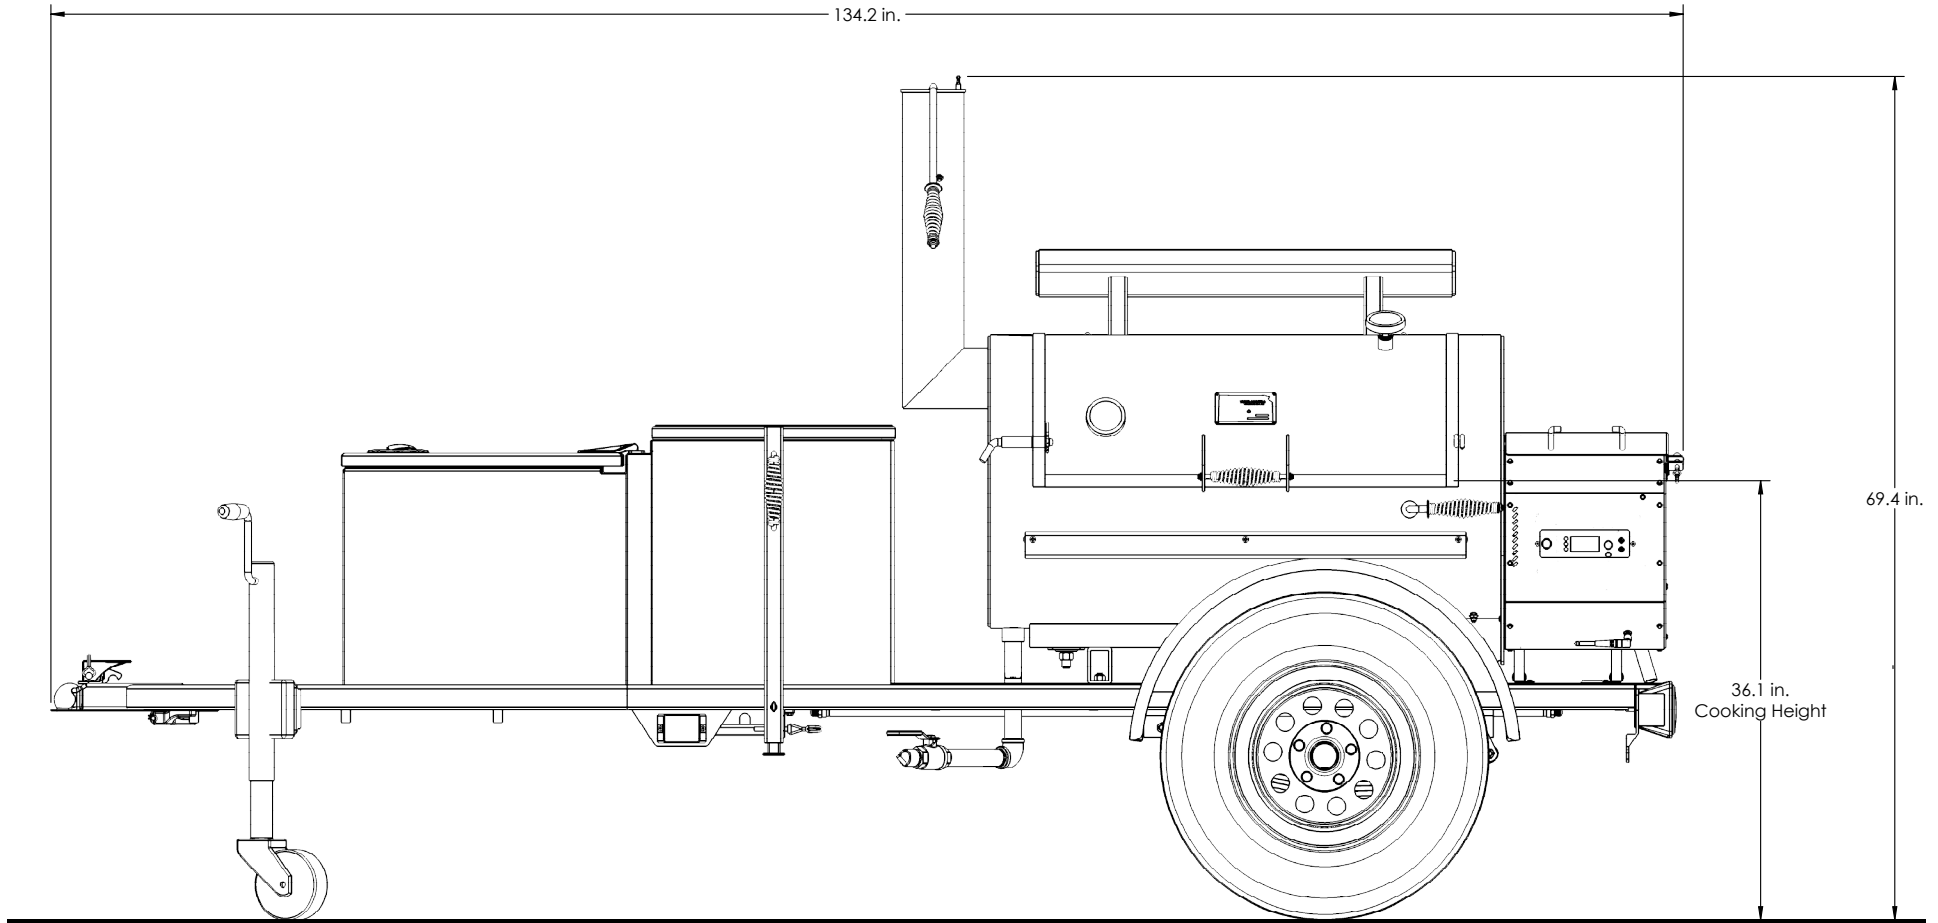

# YS1500 CUSTOM TRAILER

Overall Height: **69.4 in.** Overall Depth: **69.8 in.** Overall Length: **134.2 in.** Total Weight: **1,473 lbs.**