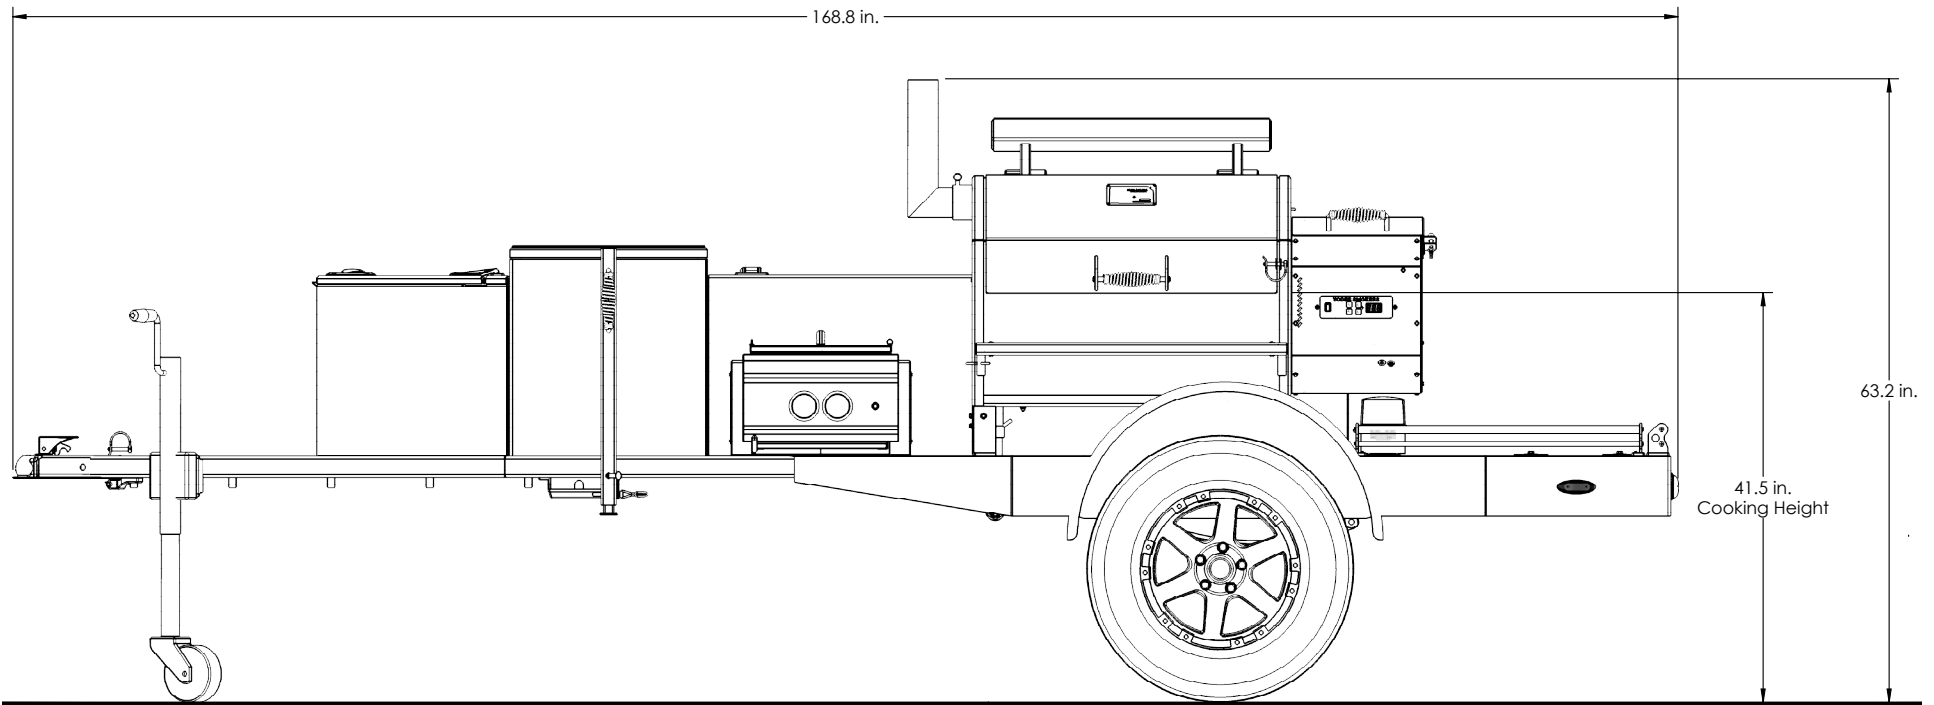

# YS640 CUSTOM TRAILER

Overall Height: **63.2 in.** Overall Depth: **82.3 in.** Overall Length: **168.8 in.** Total Weight: **1,977 lbs.**