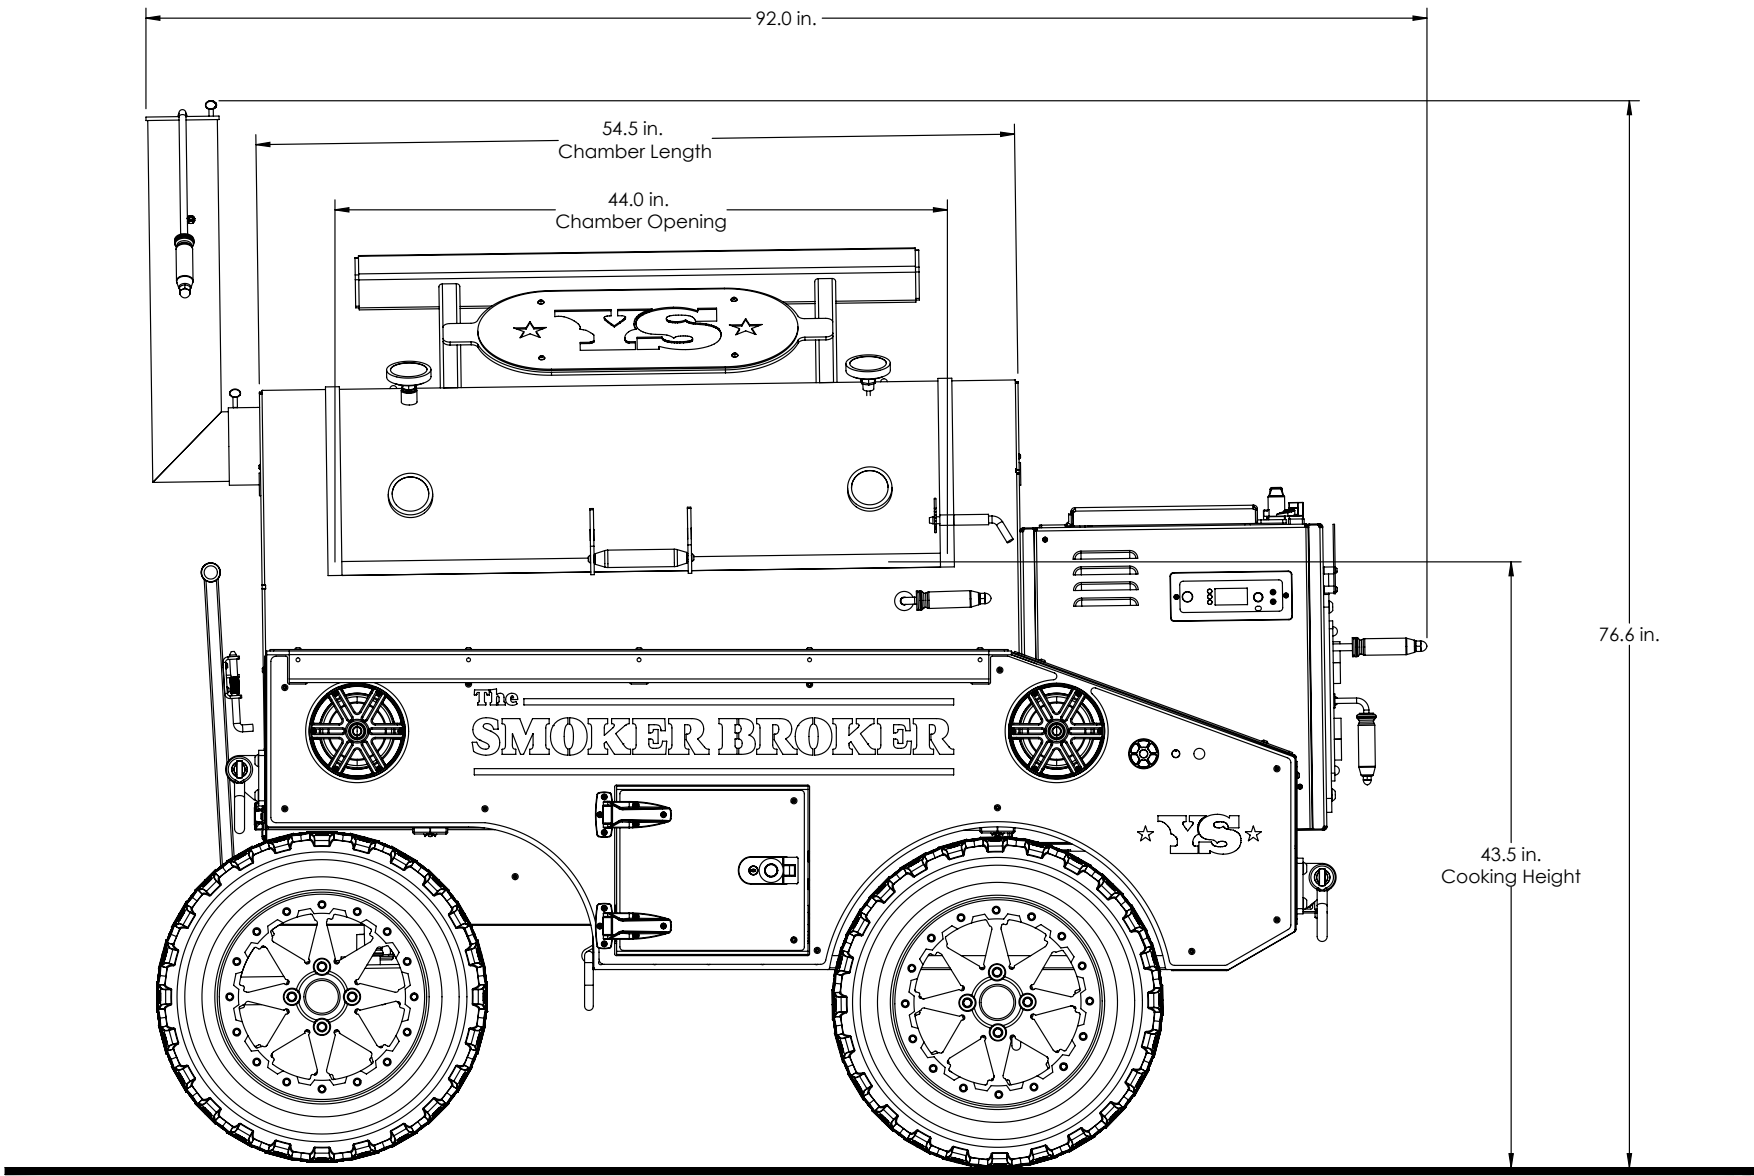

CIMARRON CUSTOM

Overall Height: **76.6 in.** Overall Depth: **52.5 in.** Overall Length: **92 in.** Total Weight: **1,940 lbs.**

CIMARRON CUSTOM

Overall Height: **76.6 in.** Overall Depth: **52.5 in.** Overall Length: **92 in.** Total Weight: **1,940 lbs.**