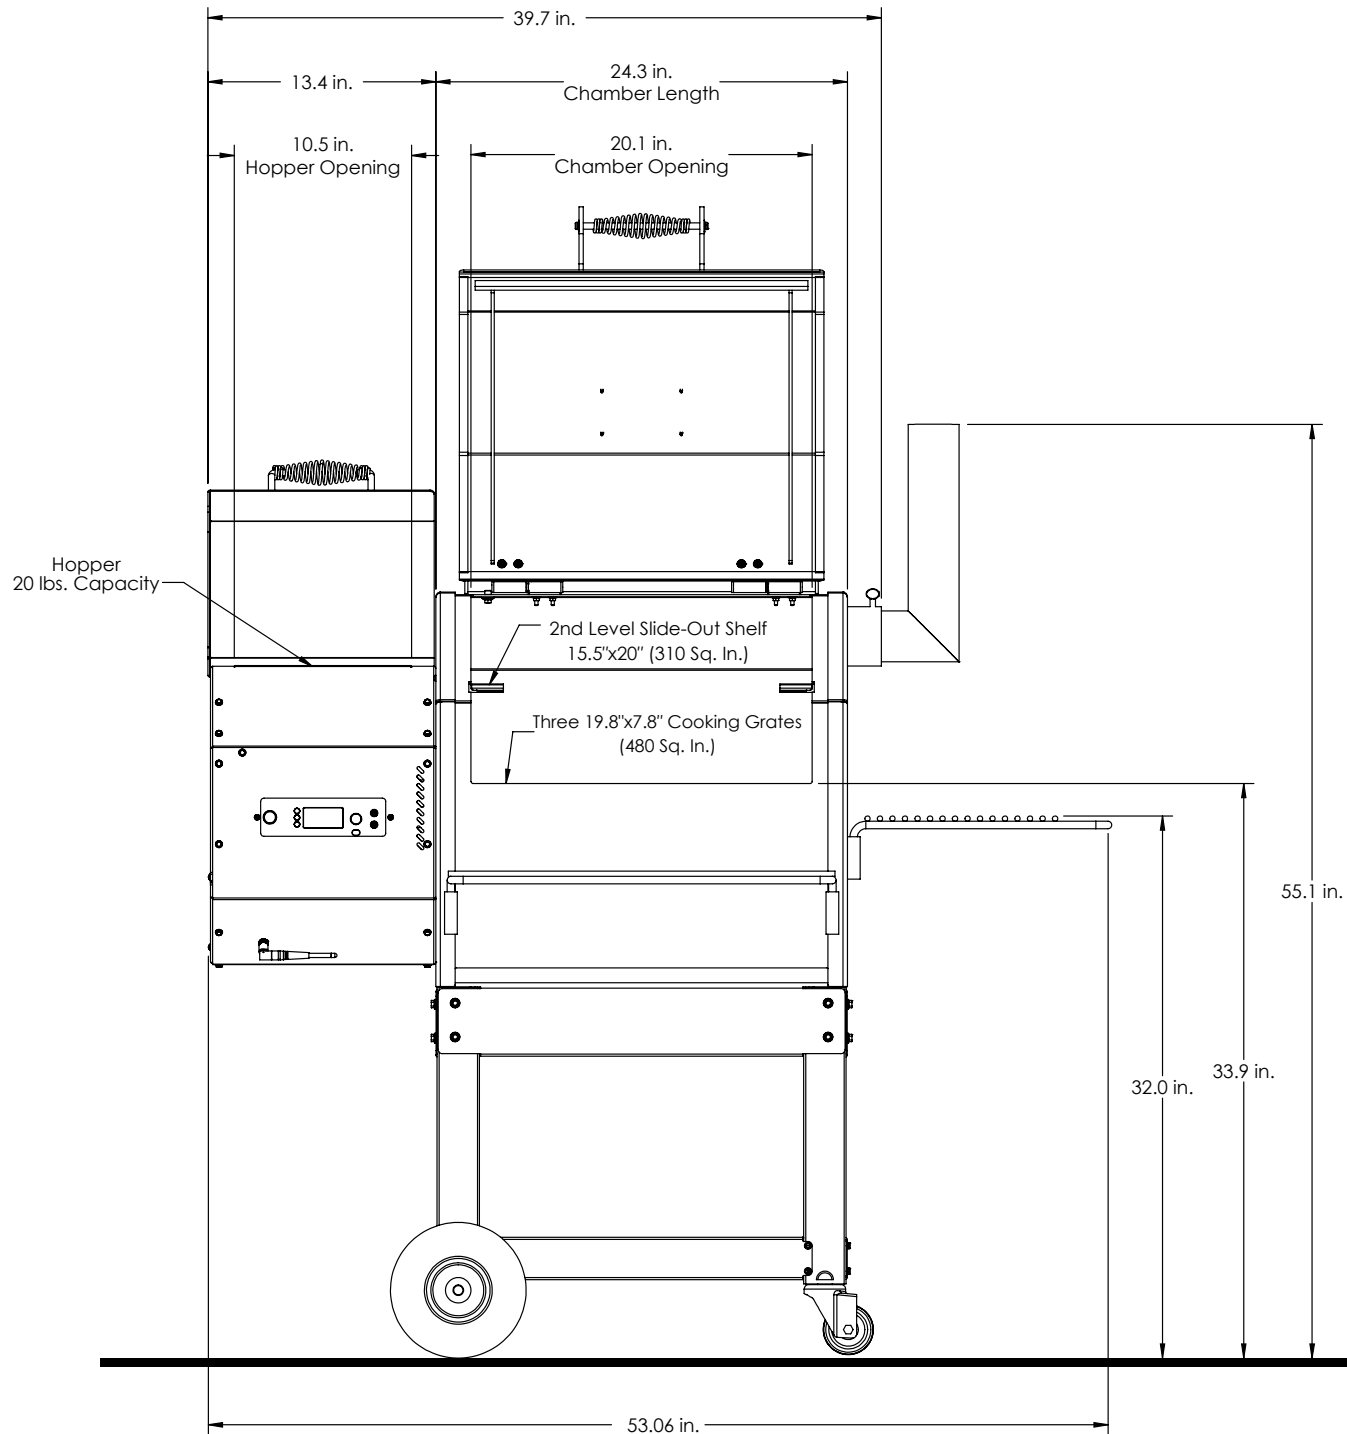

YS480_S

Overall Height: 55.1 in.

Overall Depth: 36.1 in.

Overall Length: 53 in.

Total Weight: 277 lbs.

YS480^S

Overall Height: 55.1 in.

Overall Depth: 36.1 in.

Overall Length: 53 in.

Total Weight: 277 lbs.