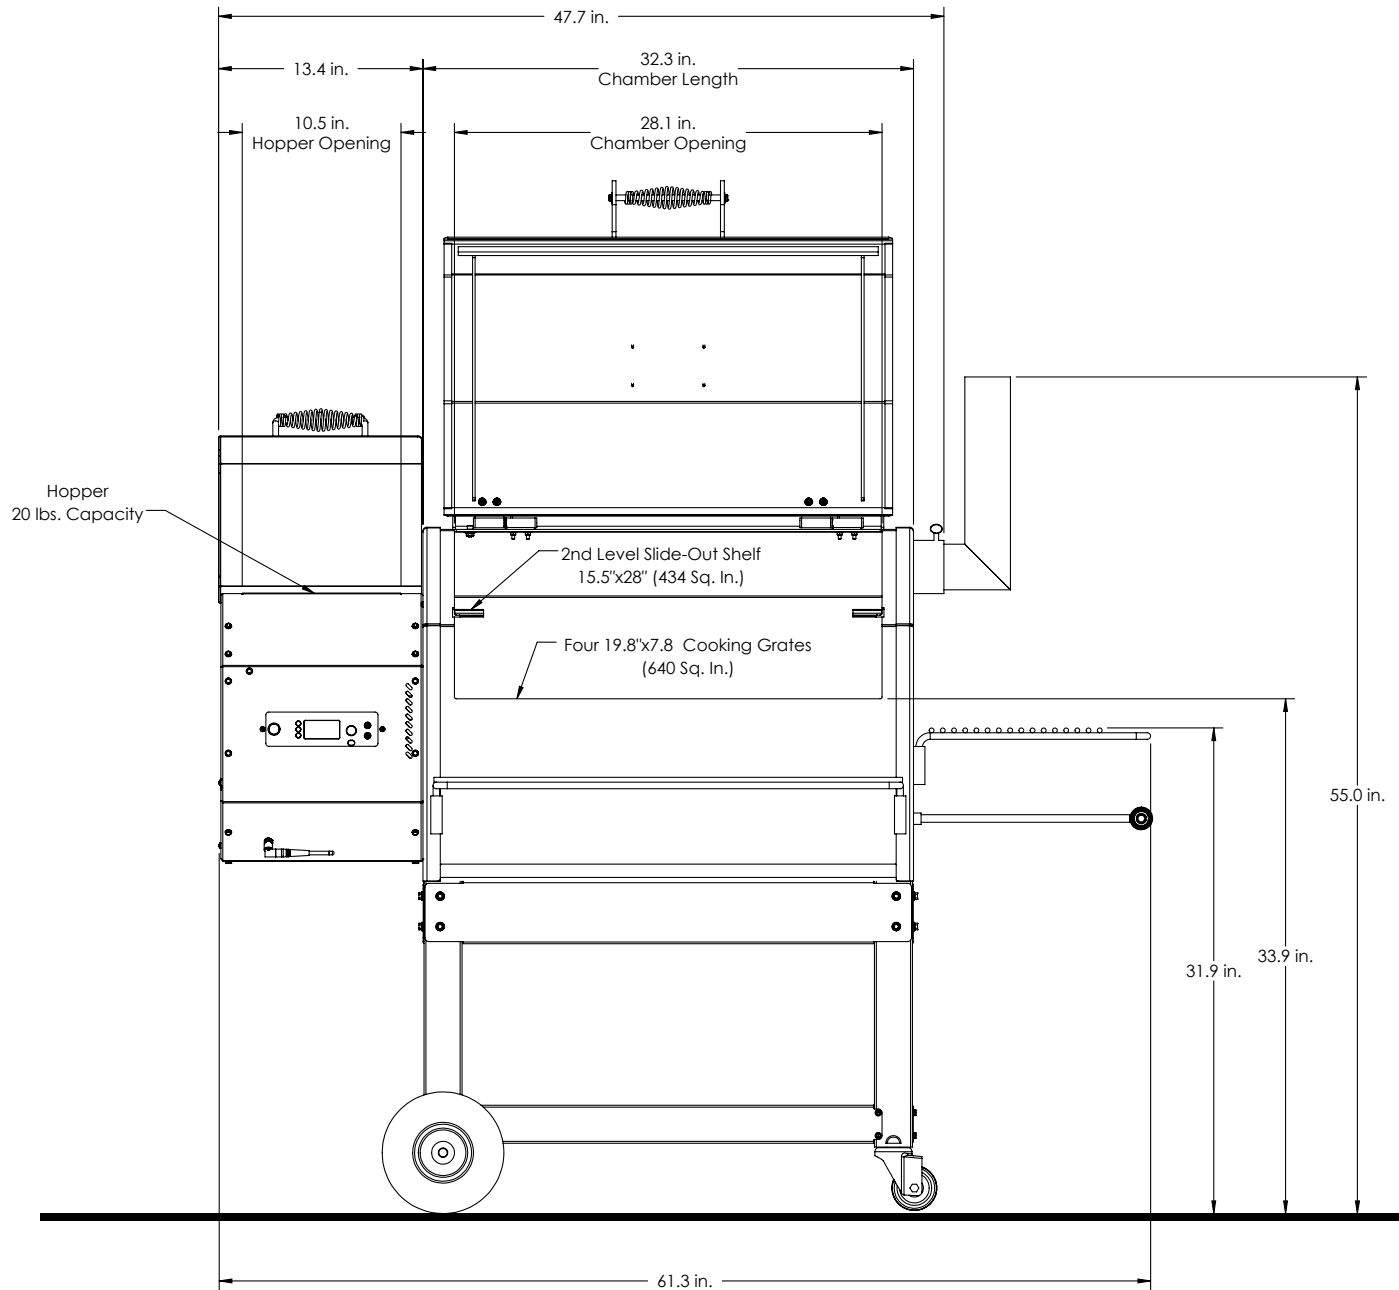

YS640_S

Overall Height: 55 in.
Overall Depth: 36.1 in.
Overall Length: 61.3 in.
Total Weight: 335 lbs.

YS640^S

Overall Height: 55 in.
Overall Depth: 36.1 in.
Overall Length: 61.3 in.
Total Weight: 335 lbs.