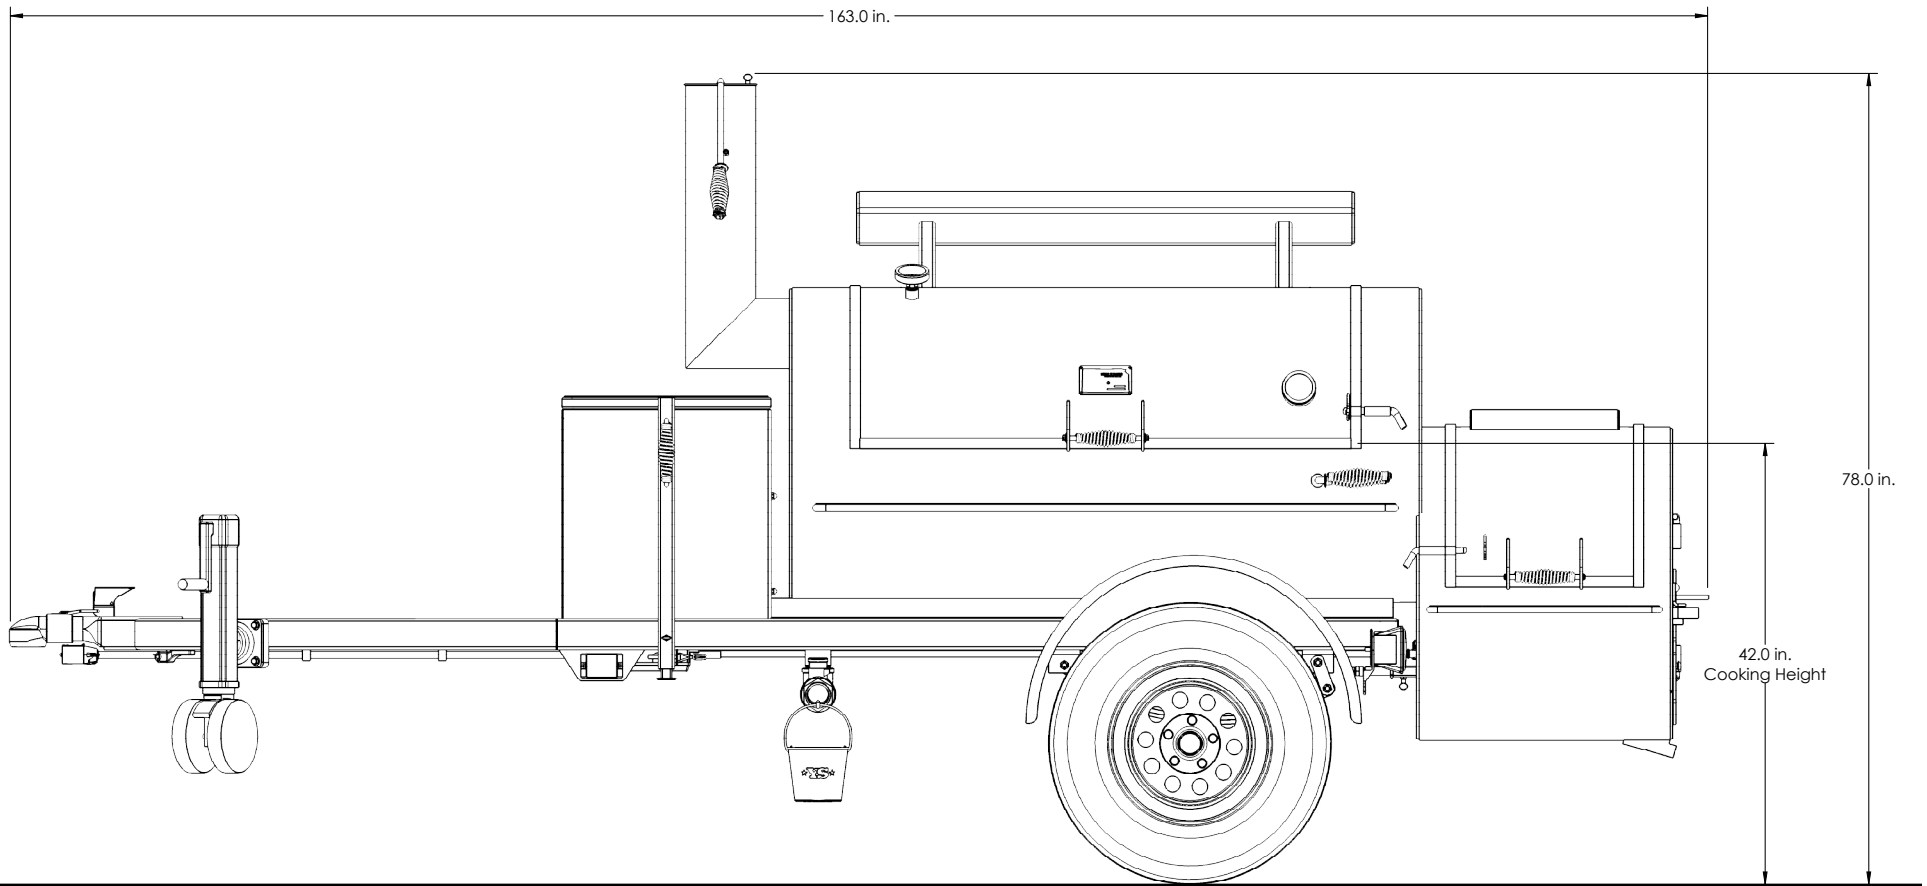

FRONTIERSMAN I

Overall Height: 78 in.

Overall Width: 70 in.

Overall Length: 163 in.

Total Weight: 1,800 lbs.

FRONTIERSMAN I

Overall Height: 78 in.

Overall Width: 70 in.

Overall Length: 163 in.

Total Weight: 1,800 lbs.