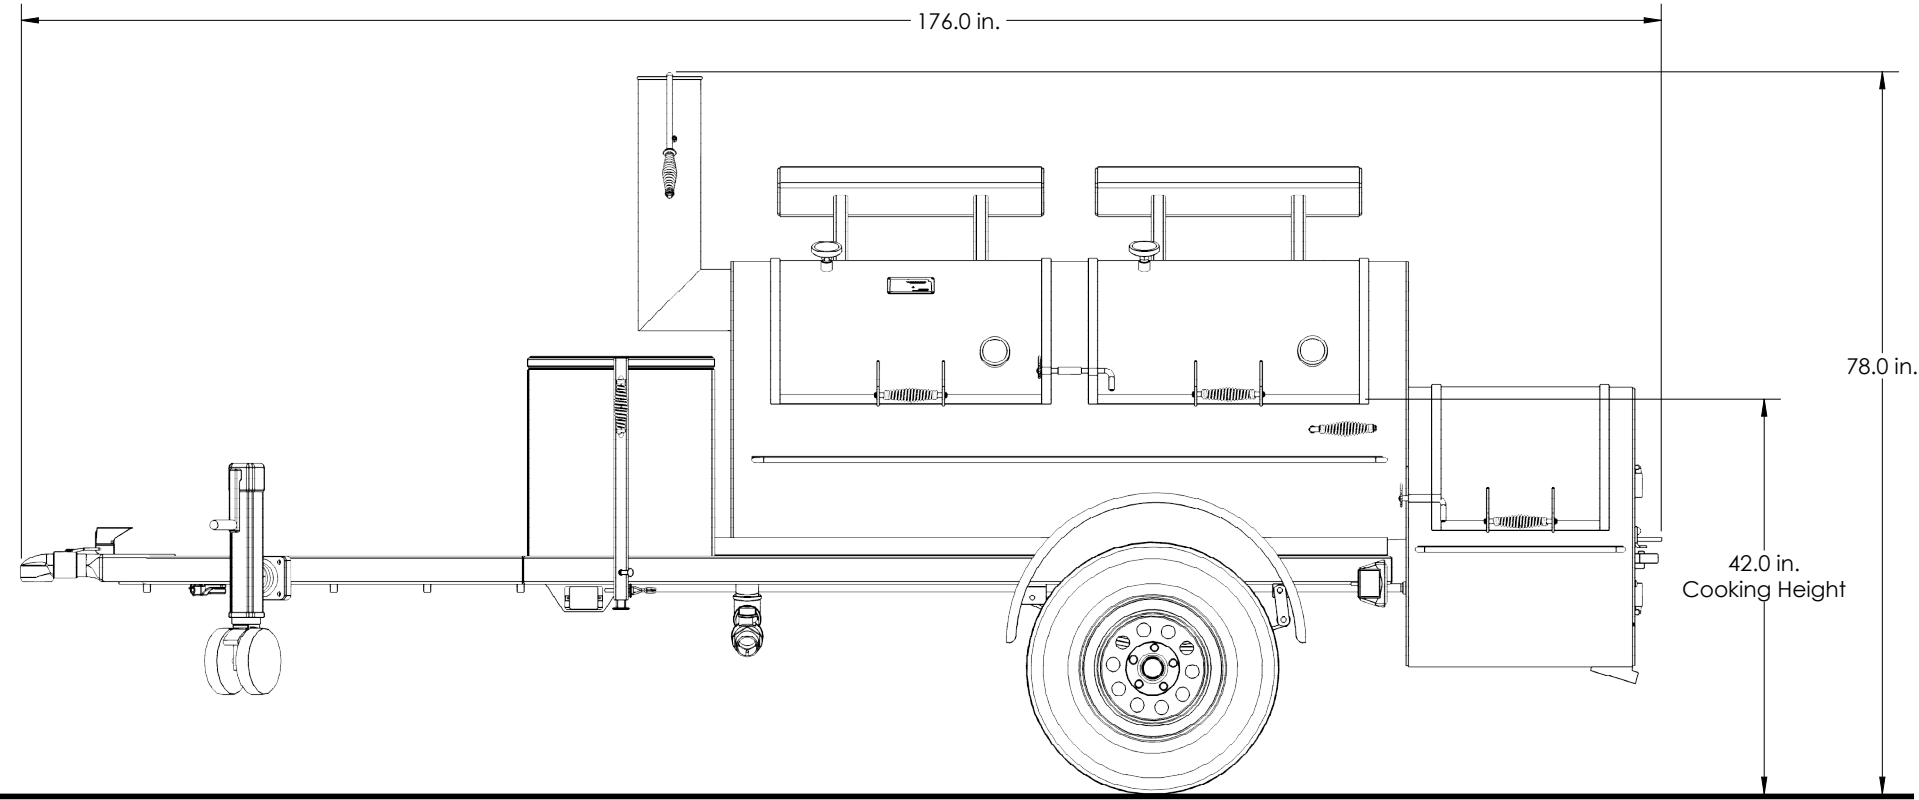

FRONTIERSMAN II

Overall Height: 78 in.

Overall Width: 70 in.

Overall Length: 176 in.

Total Weight: 2,300 lbs.

FRONTIERSMAN II

Overall Height: 78 in.

Overall Width: 70 in.

Overall Length: 176 in.

Total Weight: 2,300 lbs.