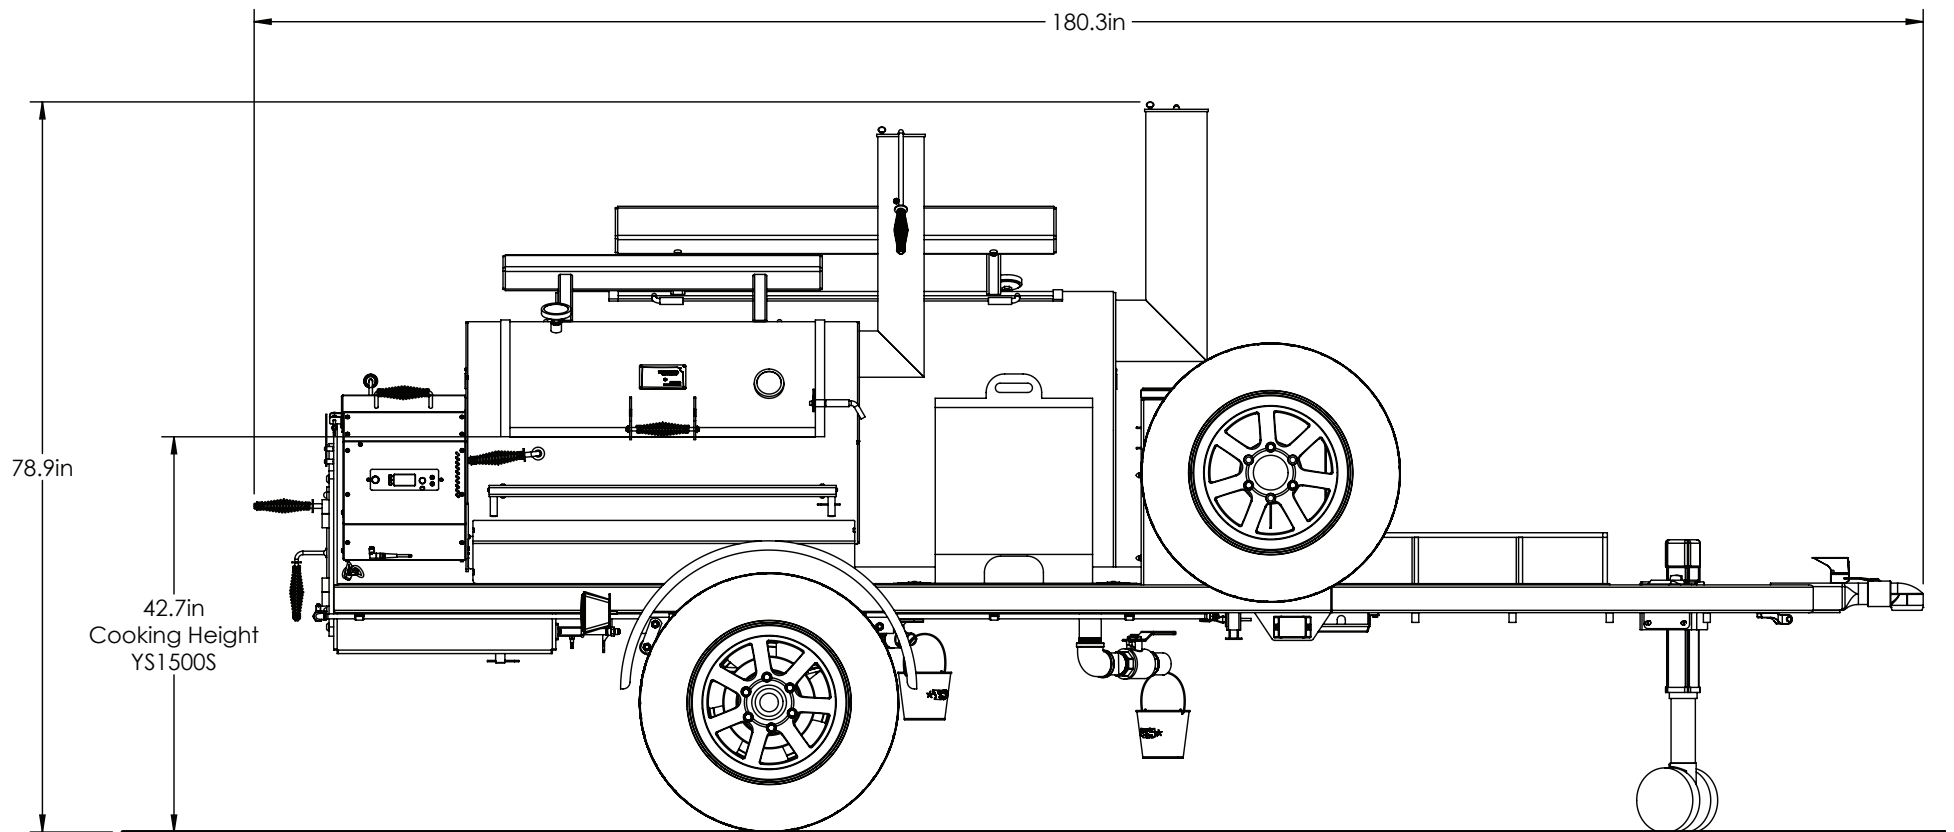

# FRONTIERSMAN CUSTOM

Overall Height: **78.9 in.** Overall Depth: **88.5 in.** Overall Length: **180.0 in.** Total Weight: **3,744 lbs.**