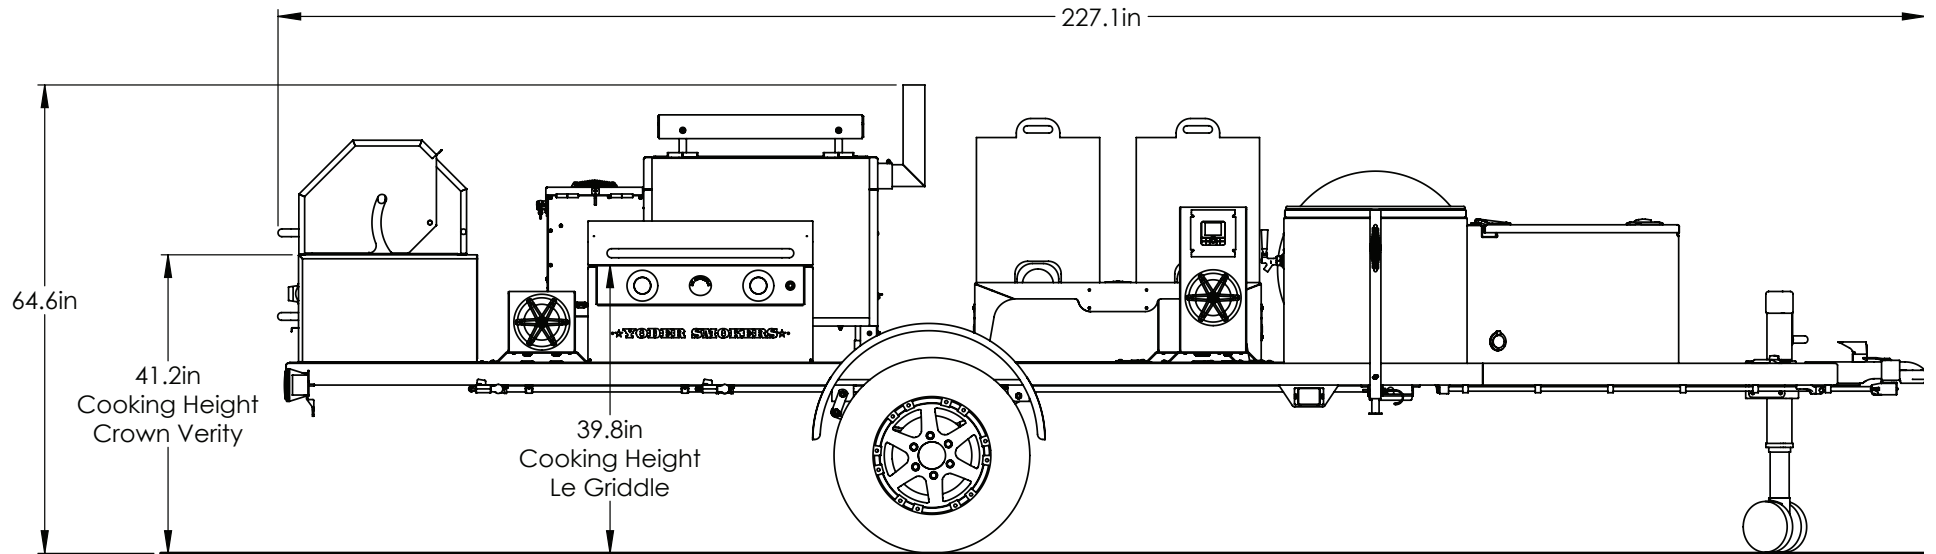

CUSTOM TRAILER

Overall Height: **64.6 in.** Overall Depth: **80.5 in.** Overall Length: **227.1 in.** Total Weight: **3,111 lbs.**

CUSTOM TRAILER

Overall Height: **64.6 in.** Overall Depth: **80.5 in.** Overall Length: **227.1 in.** Total Weight: **3,111 lbs.**

CUSTOM TRAILER

Overall Height: **64.6 in.** Overall Depth: **80.5 in.** Overall Length: **227.1 in.** Total Weight: **3,111 lbs.**