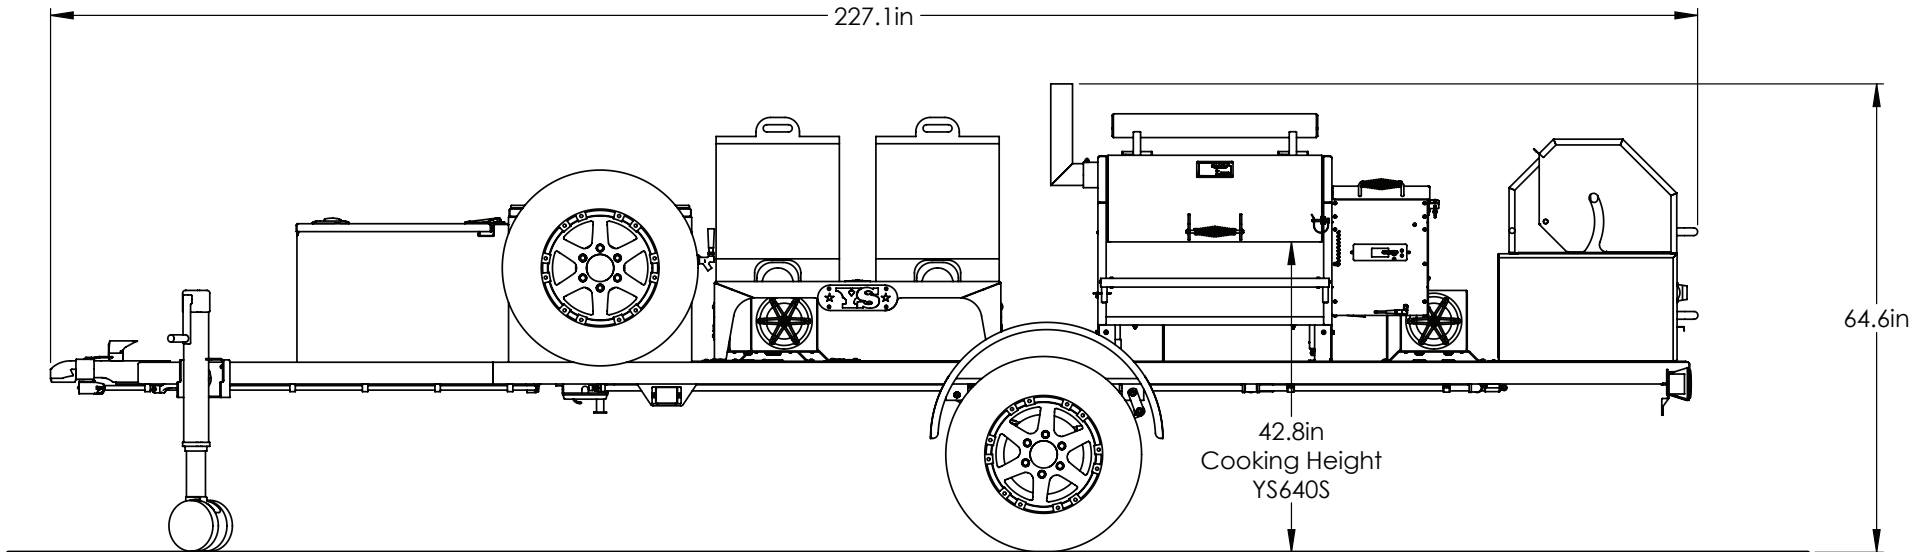

CUSTOM TRAILER

Overall Height: **64.6 in.** Overall Depth: **80.5 in.** Overall Length: **227.1 in.** Total Weight: **3,111 lbs.**

CUSTOM TRAILER

Overall Height: **64.6 in.** Overall Depth: **80.5 in.** Overall Length: **227.1 in.** Total Weight: **3,111 lbs.**

CUSTOM TRAILER

Overall Height: **64.6 in.** Overall Depth: **80.5 in.** Overall Length: **227.1 in.** Total Weight: **3,111 lbs.**