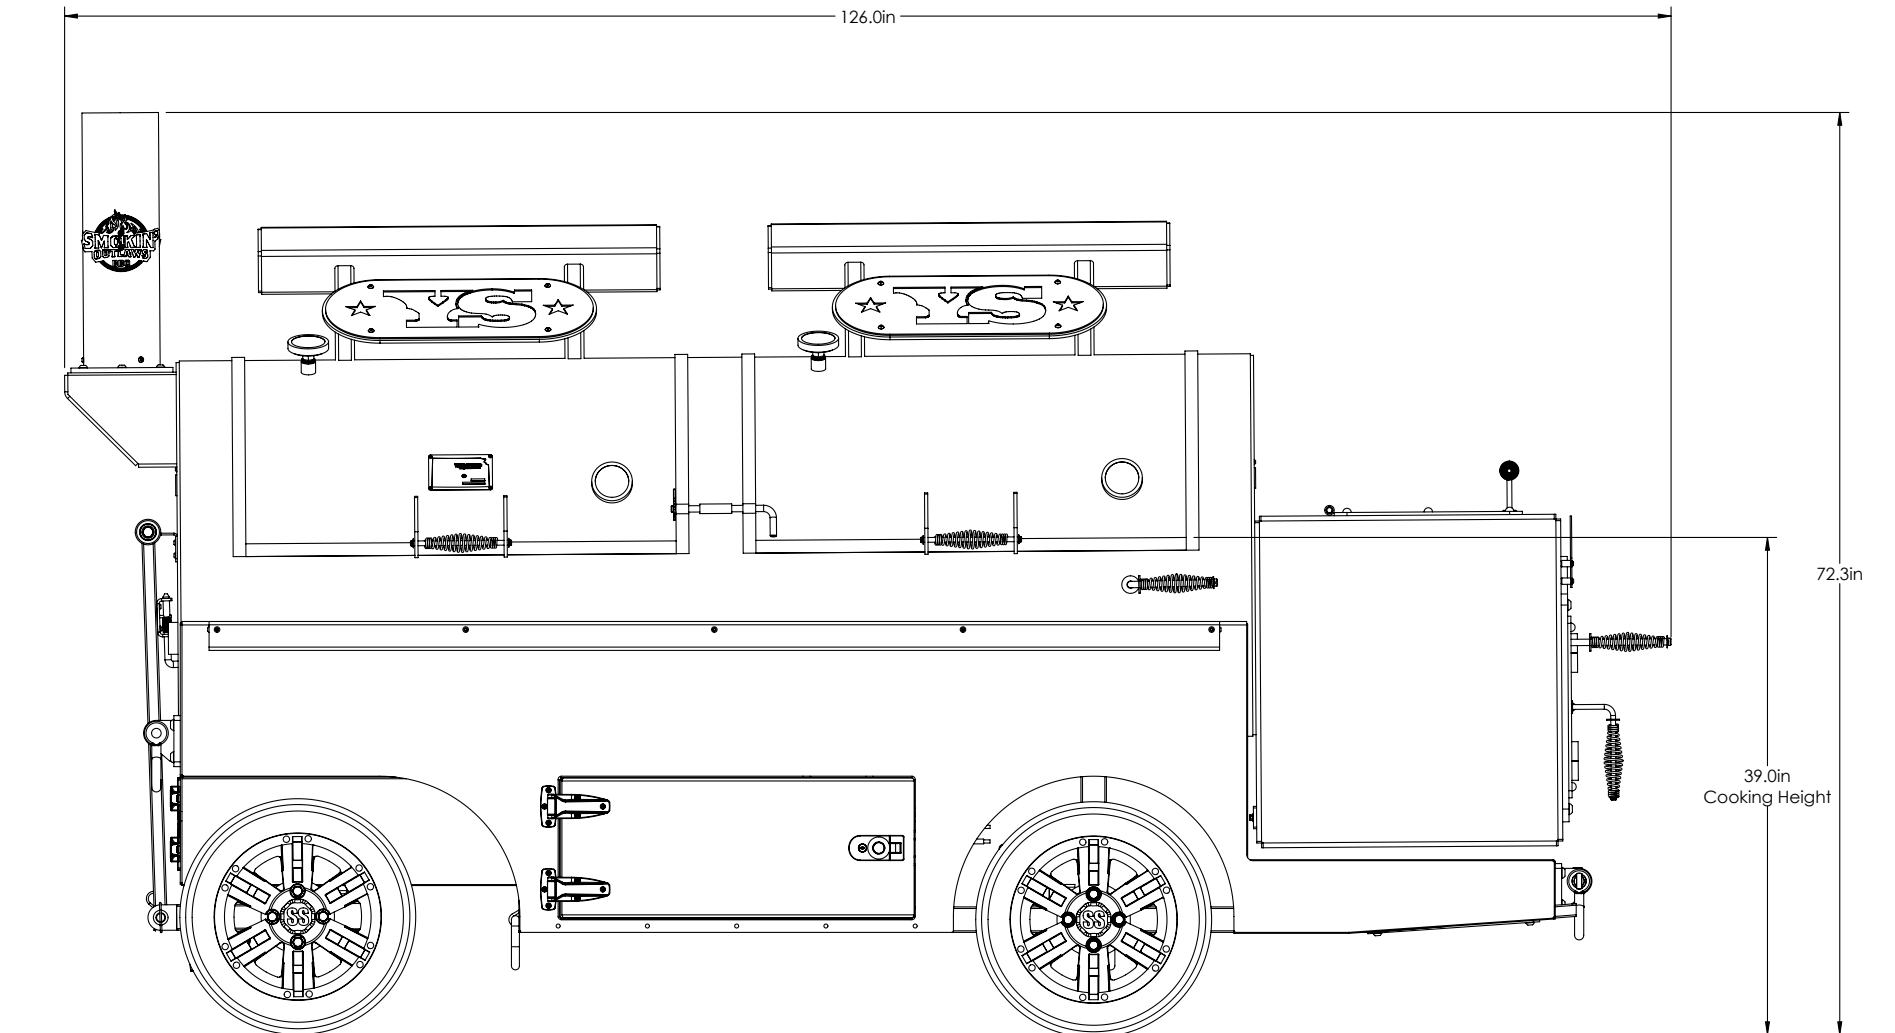

FRONTIERSMAN II CUSTOM

Overall Height: **72.3 in.** Overall Depth: **49.3 in.** Overall Length: **126 in.** Total Weight: **3,330 lbs.**

FRONTIERSMAN II CUSTOM

Overall Height: **72.3 in.** Overall Depth: **49.3 in.** Overall Length: **126 in.** Total Weight: **3,330 lbs.**