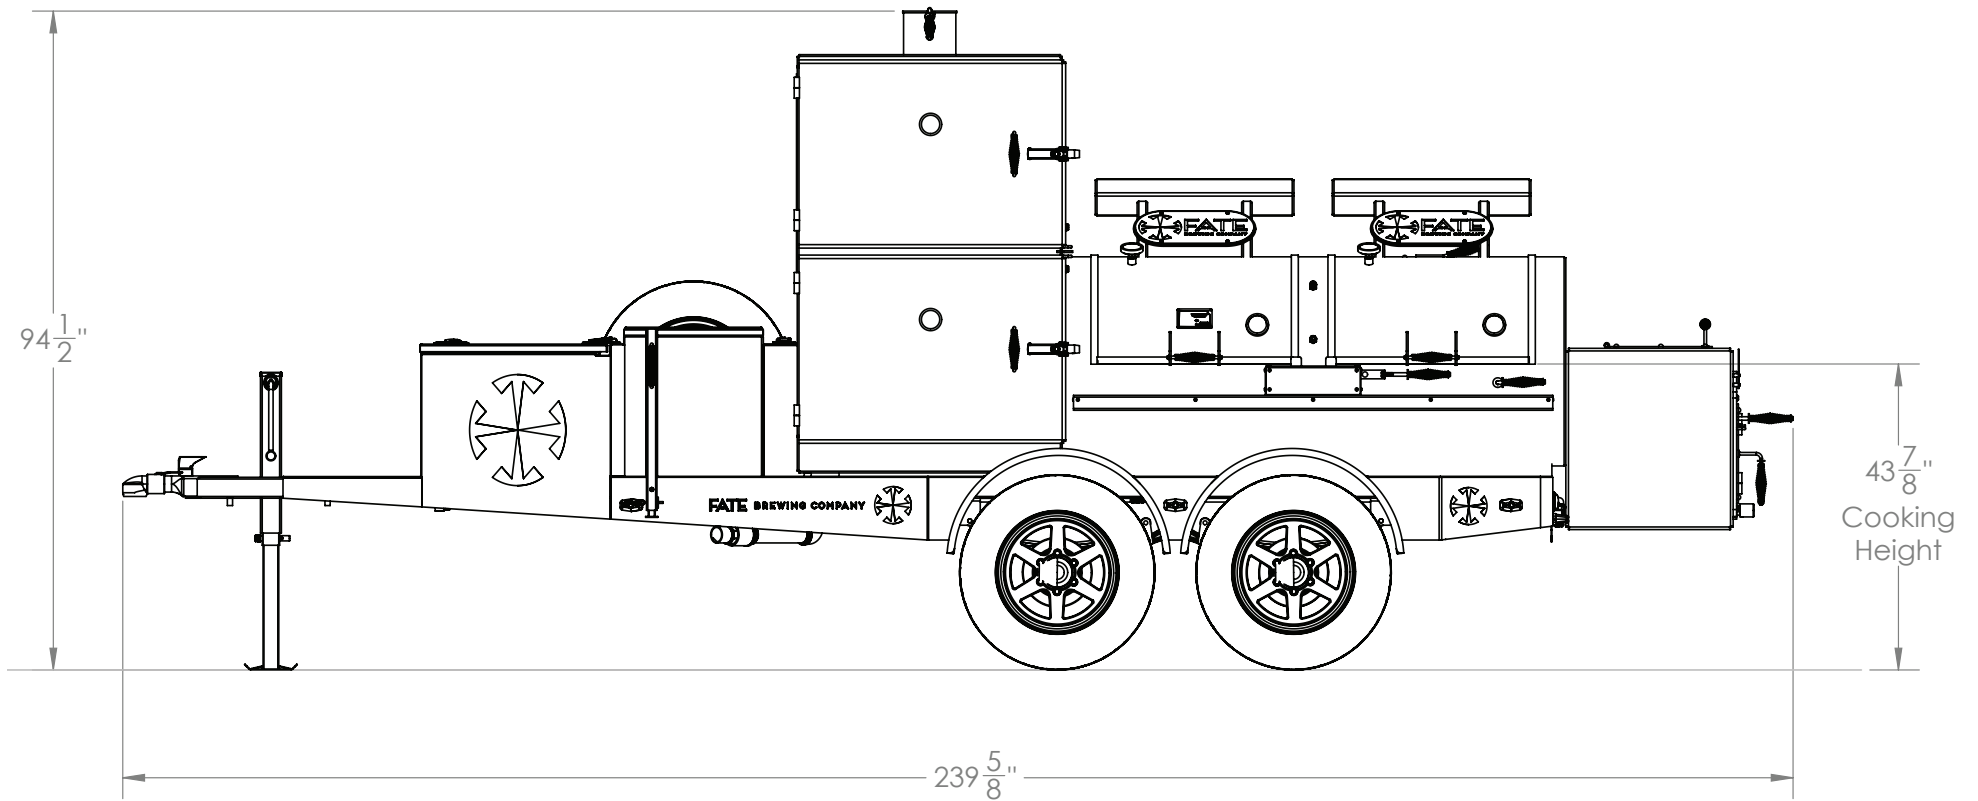

# FRONTIERSMAN CUSTOM

Overall Height: **94.5 in.** Overall Depth: **93.25 in.** Overall Length: **240.0 in.** Total Weight: **6,500lbs.**