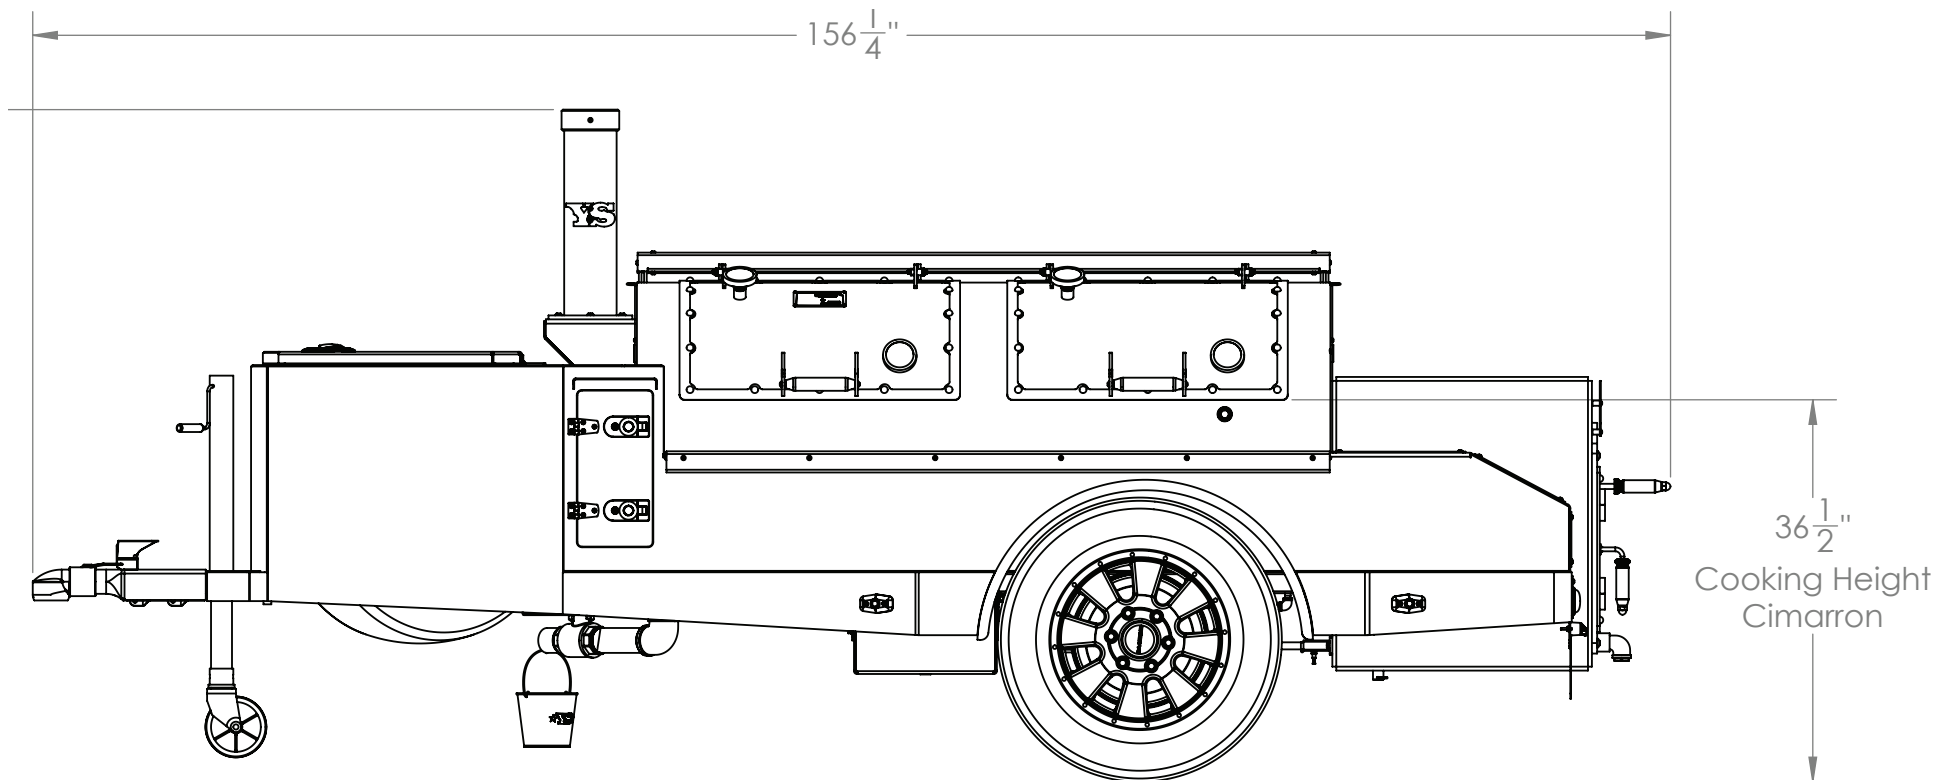

CIMARRON CUSTOM

Overall Height: **64.0 in.** Overall Depth: **62.75 in.** Overall Length: **156.25 in.** Total Weight: **3,048 lbs.**

CIMARRON CUSTOM

Overall Height: **64.0 in.** Overall Depth: **62.75 in.** Overall Length: **156.25 in.** Total Weight: **3,048 lbs.**

CIMARRON CUSTOM

Overall Height: **64.0 in.** Overall Depth: **62.75 in.** Overall Length: **156.25 in.** Total Weight: **3,048 lbs.**