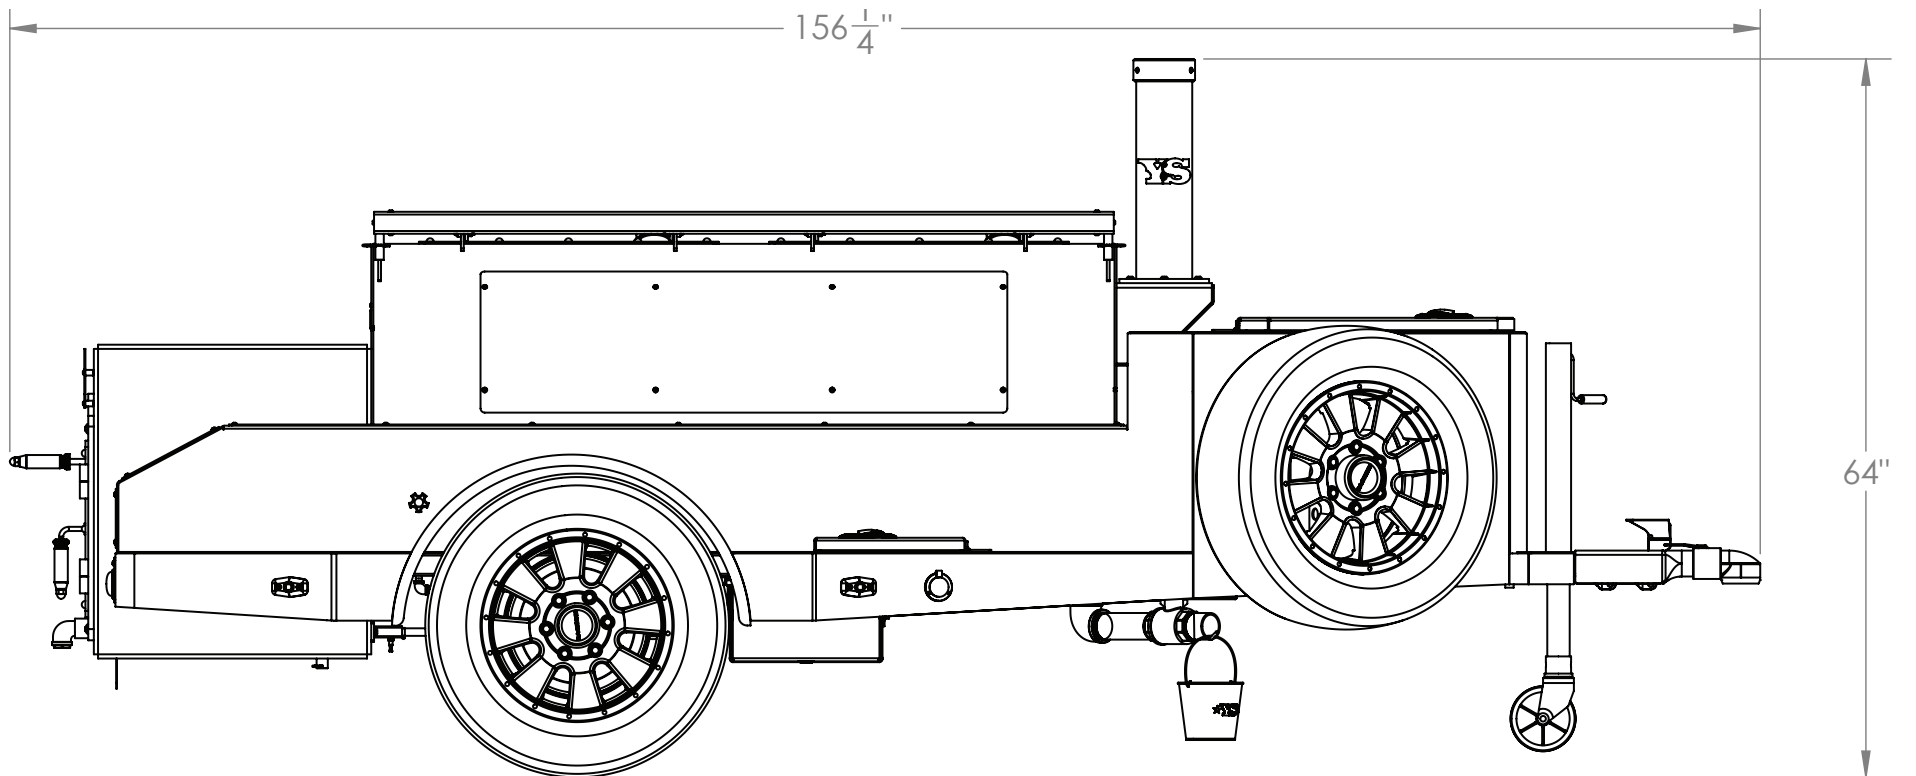

CIMARRON CUSTOM

Overall Height: **64.0 in.** Overall Depth: **62.75 in.** Overall Length: **156.25 in.** Total Weight: **3,048 lbs.**

CIMARRON CUSTOM

Overall Height: **64.0 in.** Overall Depth: **62.75 in.** Overall Length: **156.25 in.** Total Weight: **3,048 lbs.**

CIMARRON CUSTOM

Overall Height: **64.0 in.** Overall Depth: **62.75 in.** Overall Length: **156.25 in.** Total Weight: **3,048 lbs.**