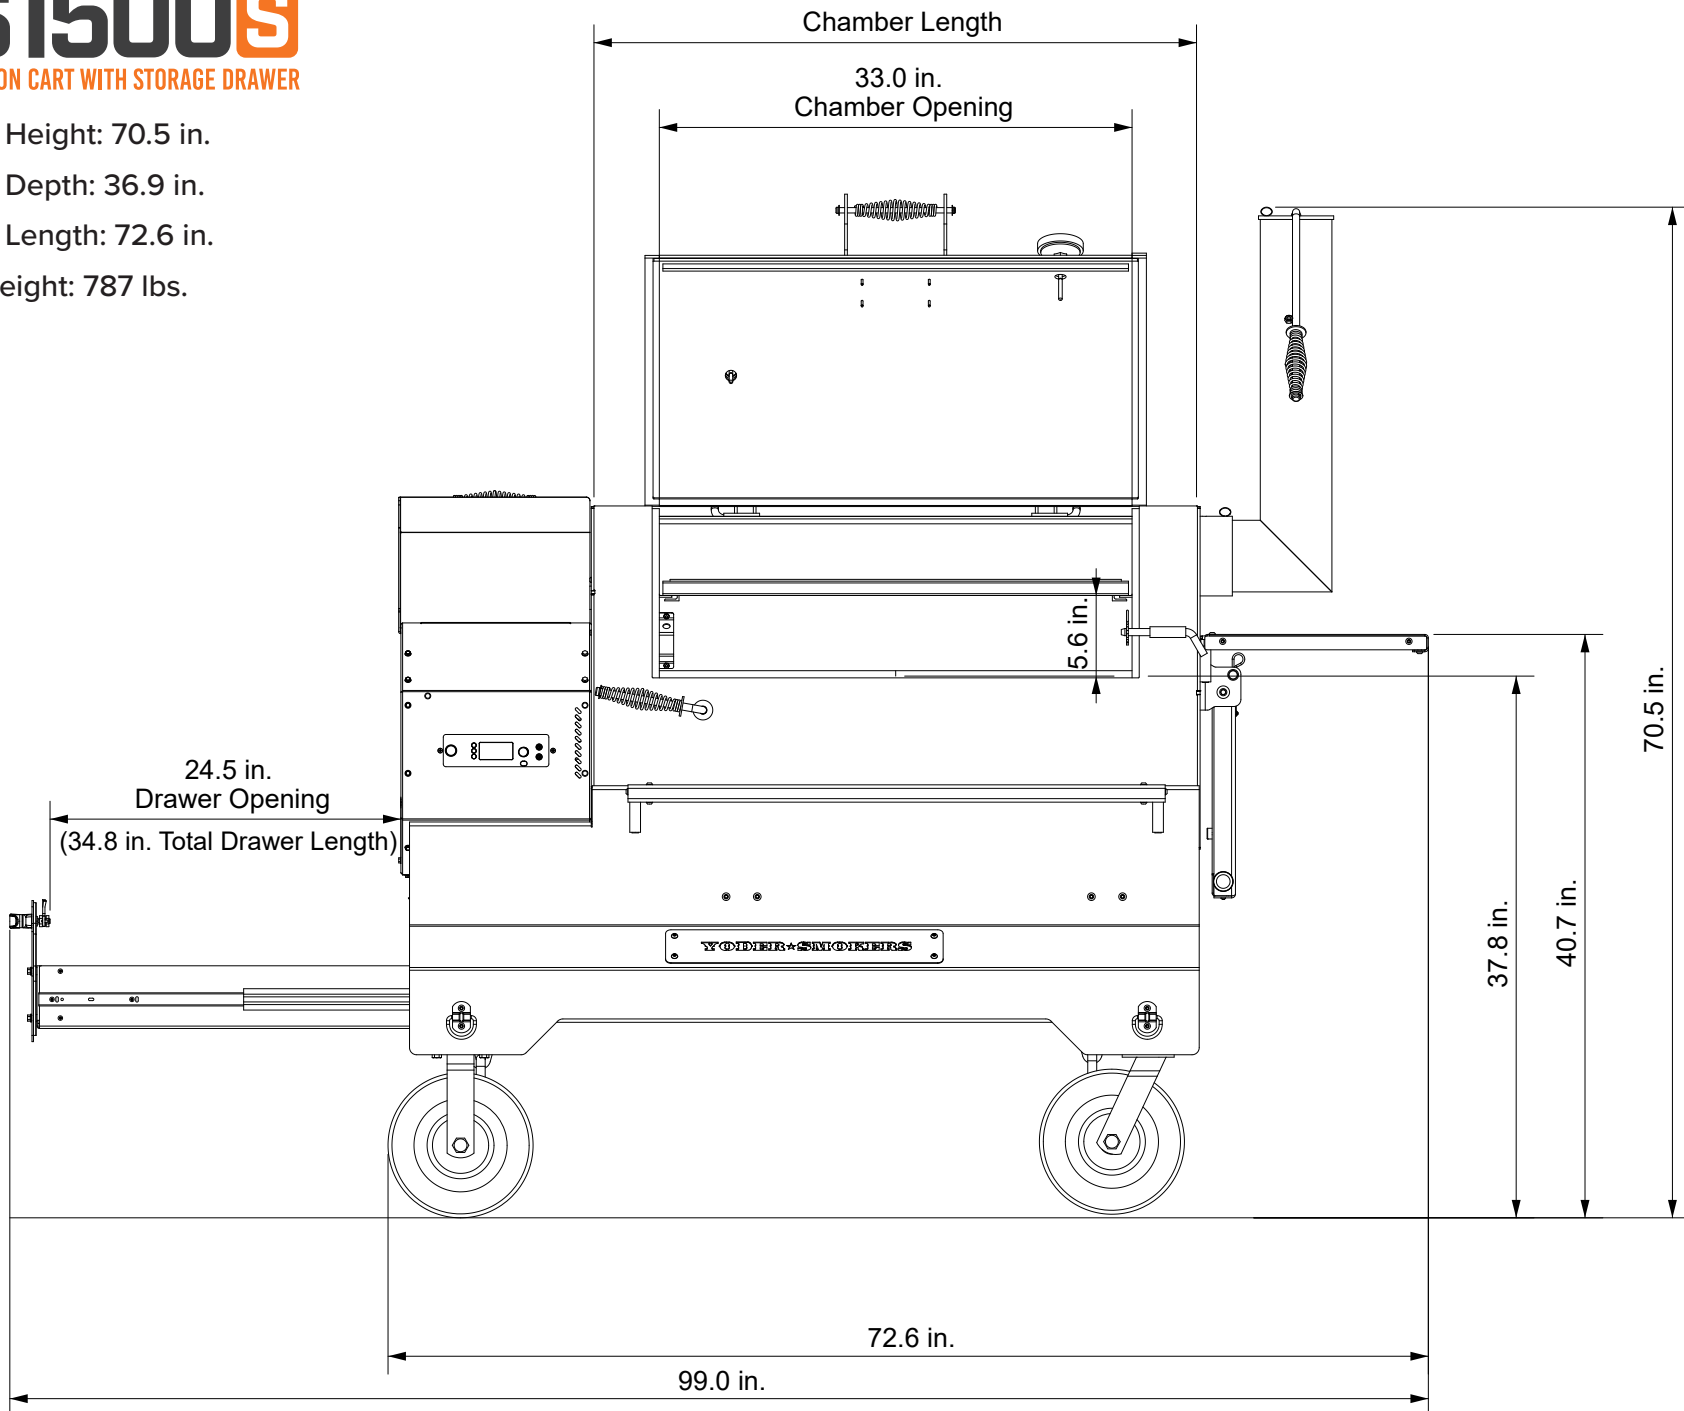

# YS1500S

COMPETITION CART WITH STORAGE DRAWER

Overall Height: 70.5 in.

Overall Depth: 36.9 in.

Overall Length: 72.6 in.

Total Weight: 787 lbs.