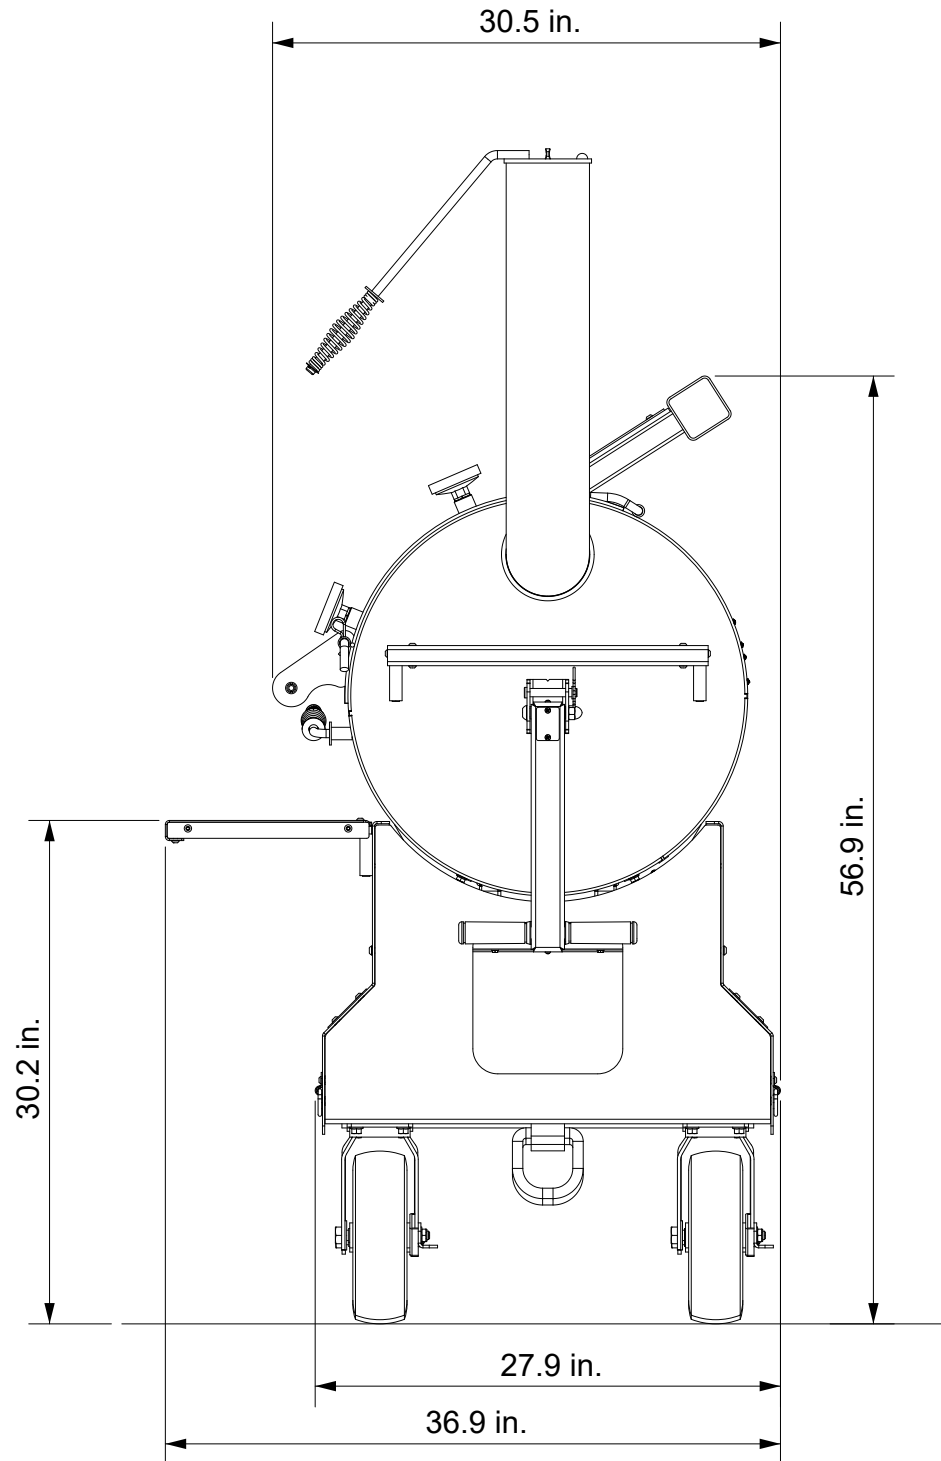

# YS1500S

COMPETITION CART WITH STORAGE DRAWER

Overall Height: 70.5 in.

Overall Depth: 36.9 in.

Overall Length: 72.6 in.

Total Weight: 787 lbs.