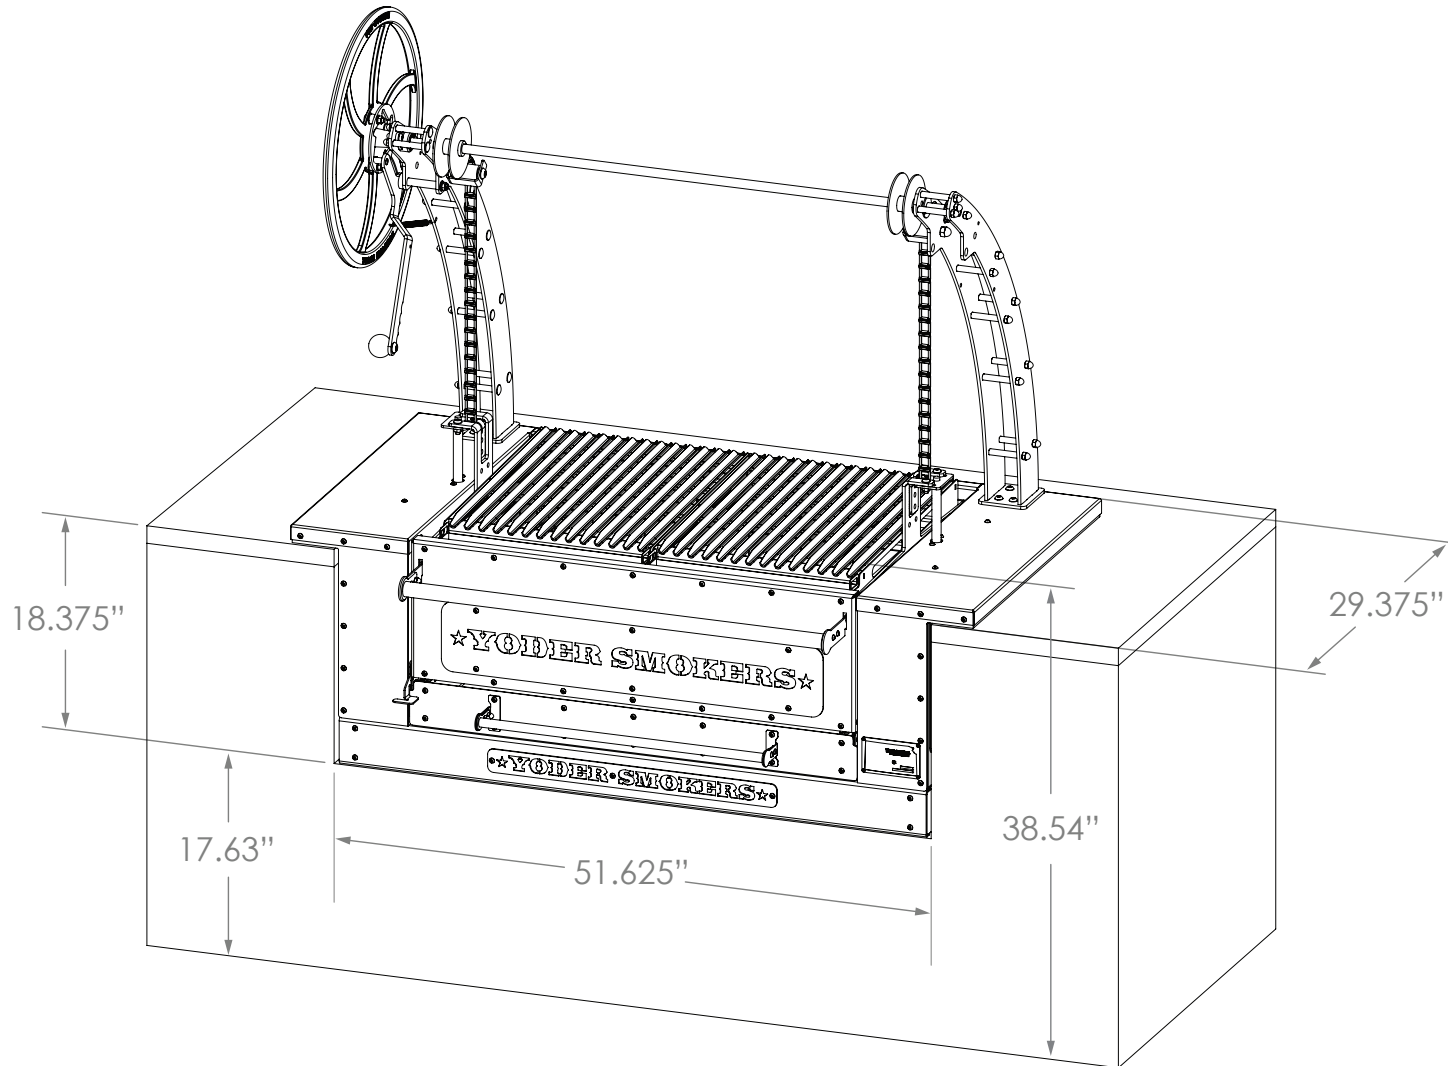

36" EL DORADO BUILT-IN

Overall Height: **60.7 in.** Overall Depth: **34 in.** Overall Length: **59.1 in.** Total Weight: **575 lbs.**

36" EL DORADO BUILT-IN

Overall Height: **60.7 in.** Overall Depth: **34 in.** Overall Length: **59.1 in.** Total Weight: **575 lbs.**

36" EL DORADO BUILT-IN

CUTOUT DIMENSIONS

Overall Height: **18.375 in.** Overall Depth: **29.375 in.** Overall Length: **51.625 in.**

36" EL DORADO BUILT-IN LOWER VALANCE

Overall Height: **4.0 in.** Overall Depth: **29.02 in.** Overall Length: **50.9 in.** Total Weight: **46.7 lbs.**