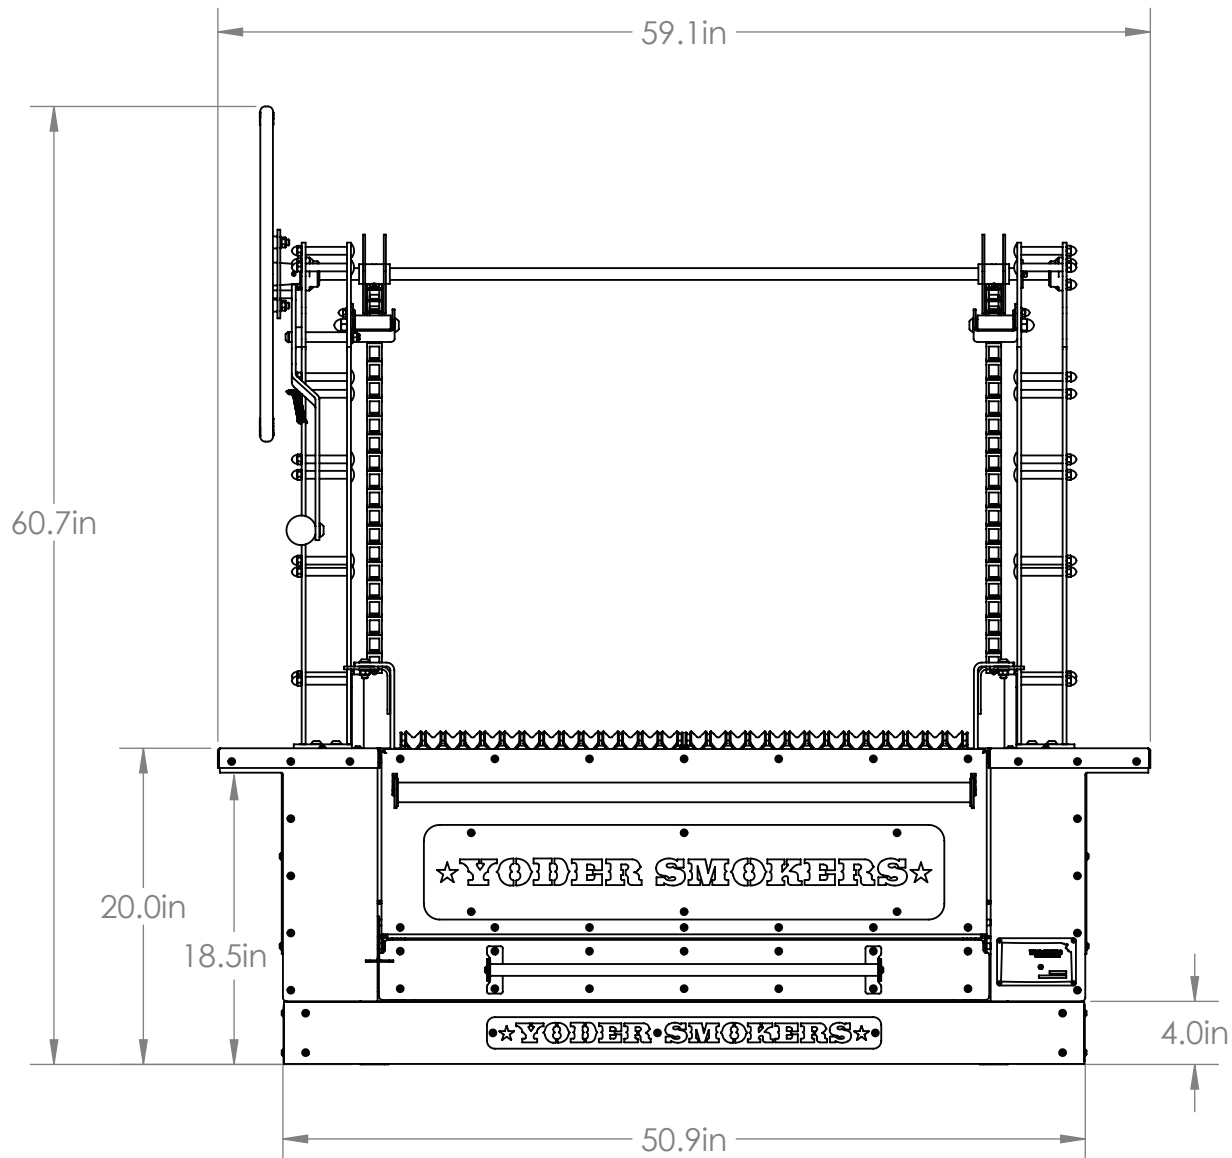

36" EL DORADO BUILT-IN

Overall Height: **60.7 in.** Overall Depth: **34 in.** Overall Length: **59.1 in.** Total Weight: **575 lbs.**

36" EL DORADO BUILT-IN

Overall Height: **60.7 in.** Overall Depth: **34 in.** Overall Length: **59.1 in.** Total Weight: **575 lbs.**

36" EL DORADO BUILT-IN

CUTOUT DIMENSIONS

Overall Height: **18.375 in.** Overall Depth: **29.375 in.** Overall Length: **51.625 in.**

36" EL DORADO BUILT-IN LOWER VALANCE

Overall Height: **4.0 in.** Overall Depth: **29.02 in.** Overall Length: **50.9 in.** Total Weight: **46.7 lbs.**