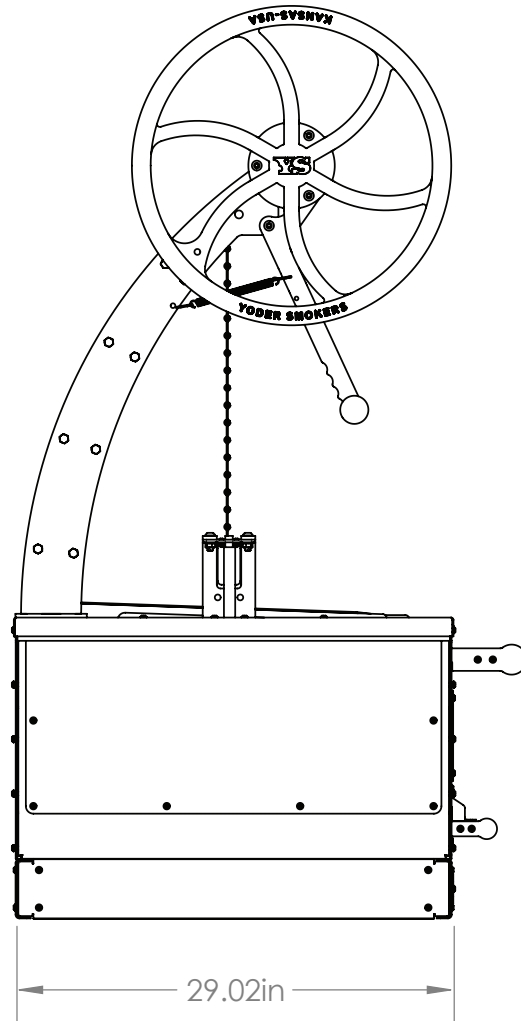

36" EL DORADO BUILT-IN

Overall Height: **60.7 in.** Overall Depth: **34 in.** Overall Length: **59.1 in.** Total Weight: **575 lbs.**

36" EL DORADO BUILT-IN

Overall Height: **60.7 in.** Overall Depth: **34 in.** Overall Length: **59.1 in.** Total Weight: **575 lbs.**

36" EL DORADO BUILT-IN

CUTOUT DIMENSIONS

Overall Height: **18.375 in.** Overall Depth: **29.375 in.** Overall Length: **51.625 in.**

36" EL DORADO BUILT-IN LOWER VALANCE

Overall Height: **4.0 in.** Overall Depth: **29.02 in.** Overall Length: **50.9 in.** Total Weight: **46.7 lbs.**