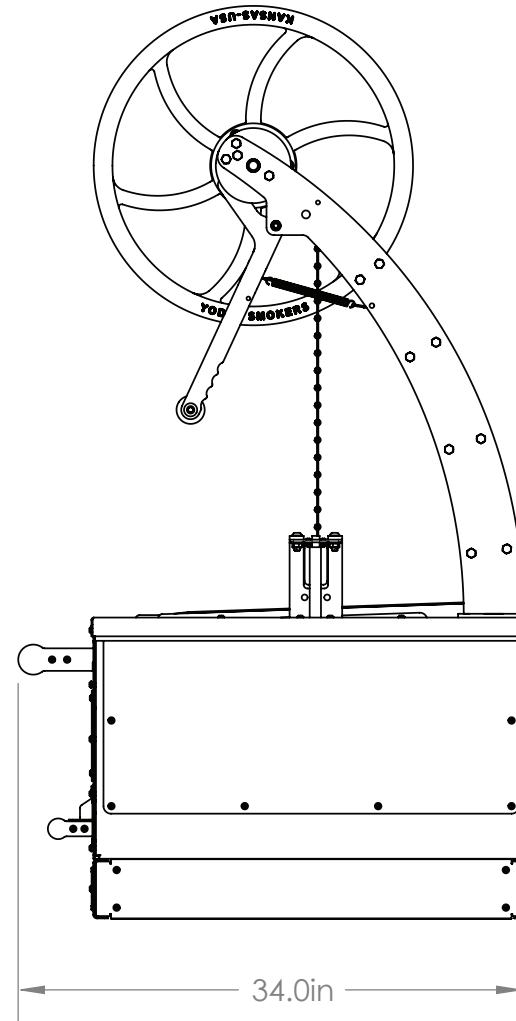

36" EL DORADO BUILT-IN

Overall Height: **60.7 in.** Overall Depth: **34 in.** Overall Length: **59.1 in.** Total Weight: **575 lbs.**

36" EL DORADO BUILT-IN

Overall Height: **60.7 in.** Overall Depth: **34 in.** Overall Length: **59.1 in.** Total Weight: **575 lbs.**

36" EL DORADO BUILT-IN

CUTOUT DIMENSIONS

Overall Height: **18.375 in.** Overall Depth: **29.375 in.** Overall Length: **51.625 in.**

36" EL DORADO BUILT-IN LOWER VALANCE

Overall Height: **4.0 in.** Overall Depth: **29.02 in.** Overall Length: **50.9 in.** Total Weight: **46.7 lbs.**