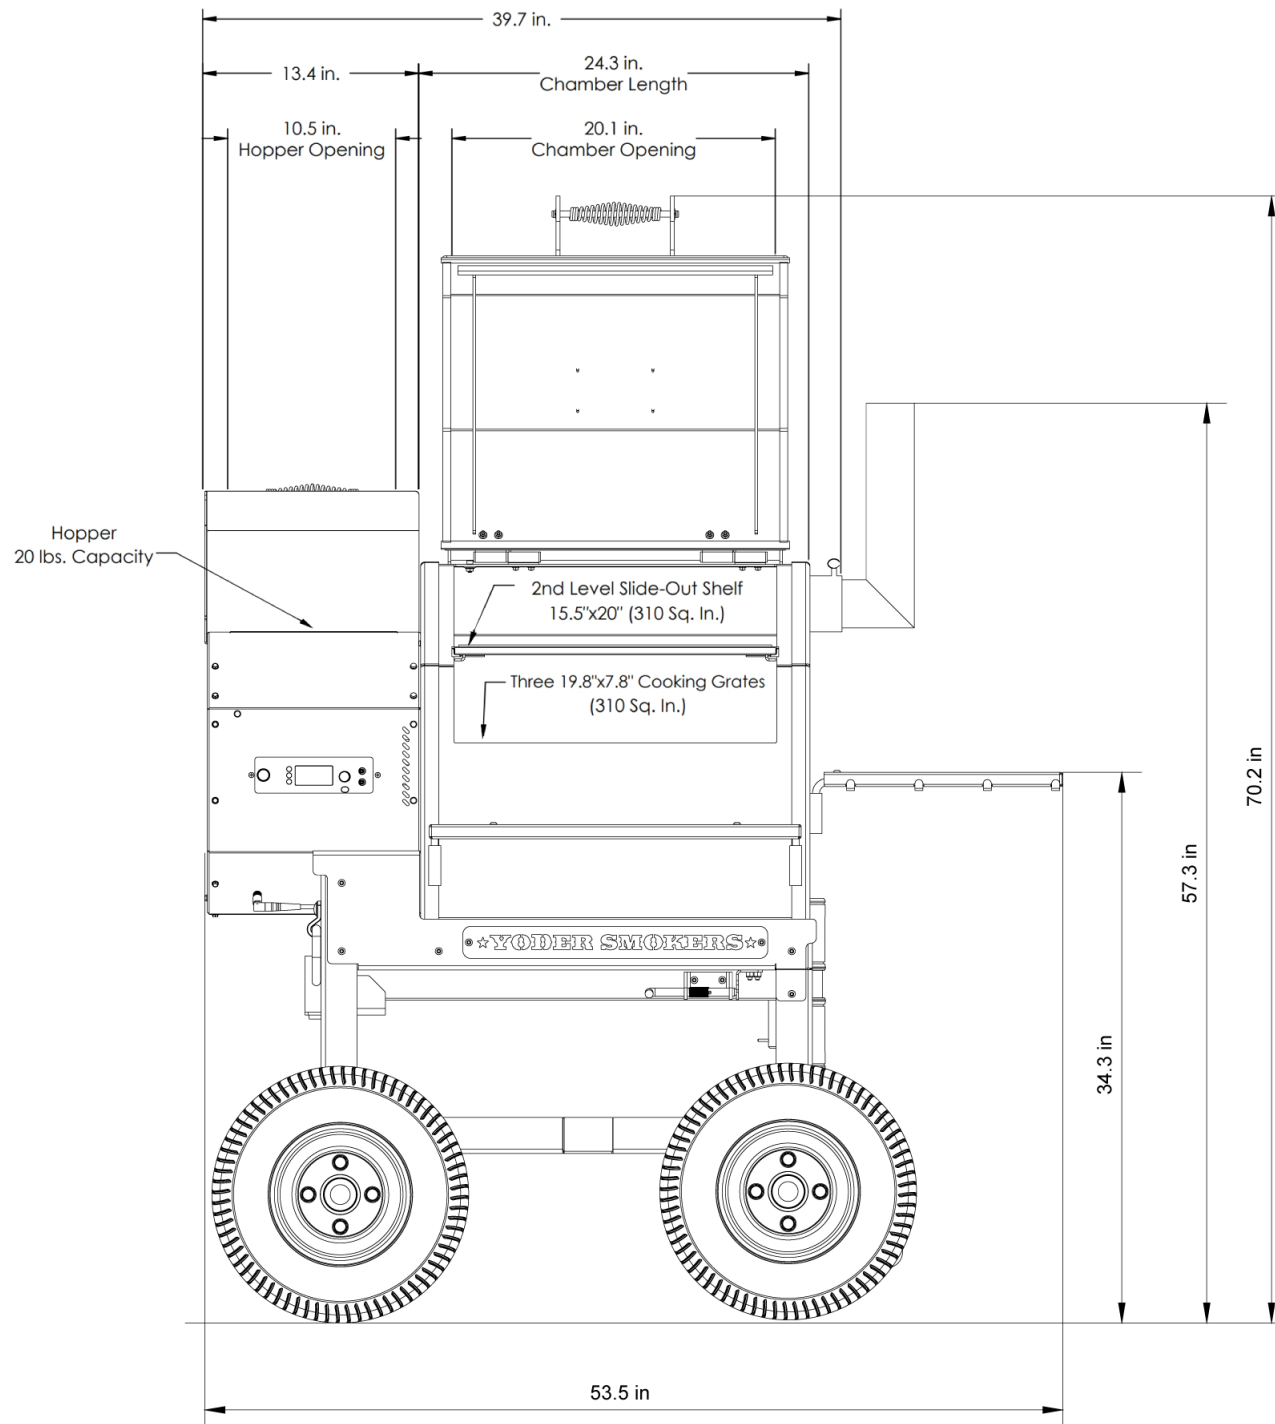

YS480^S OUTLANDER

Overall Height: 57.3 in.
Overall Depth: 42.89 in.
Overall Length: 53.5 in.
Total Weight: 470 lbs.

YS480^S

OUTLANDER

Overall Height: 57.3 in.

Overall Depth: 42.89 in.

Overall Length: 53.5 in.

Total Weight: 470 lbs.