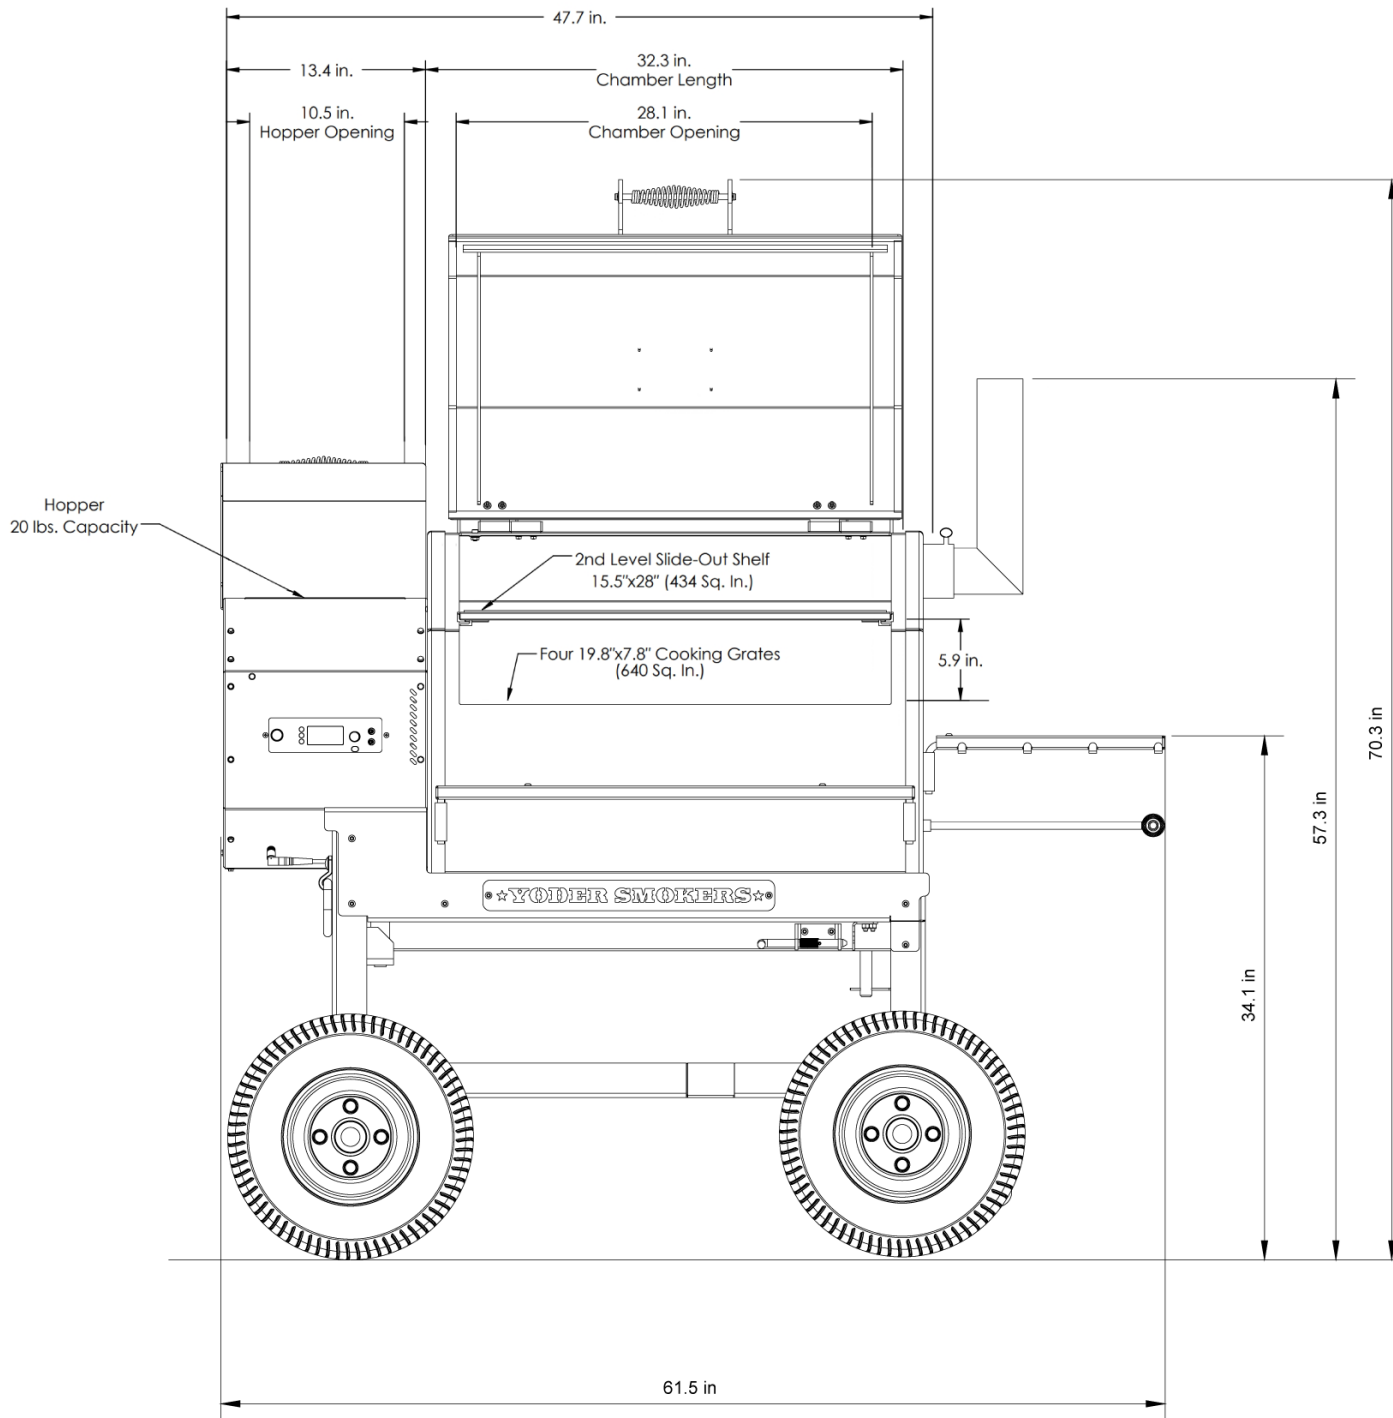

# YS640S

OUTLANDER

Overall Height: 57.31 in.  
Overall Depth: 42.89 in.  
Overall Length: 61.48 in.  
Total Weight: 541 lbs.

# YS640<sup>S</sup>

OUTLANDER

Overall Height: 57.31 in.

Overall Depth: 42.89 in.

Overall Length: 61.48 in.

Total Weight: 541 lbs.