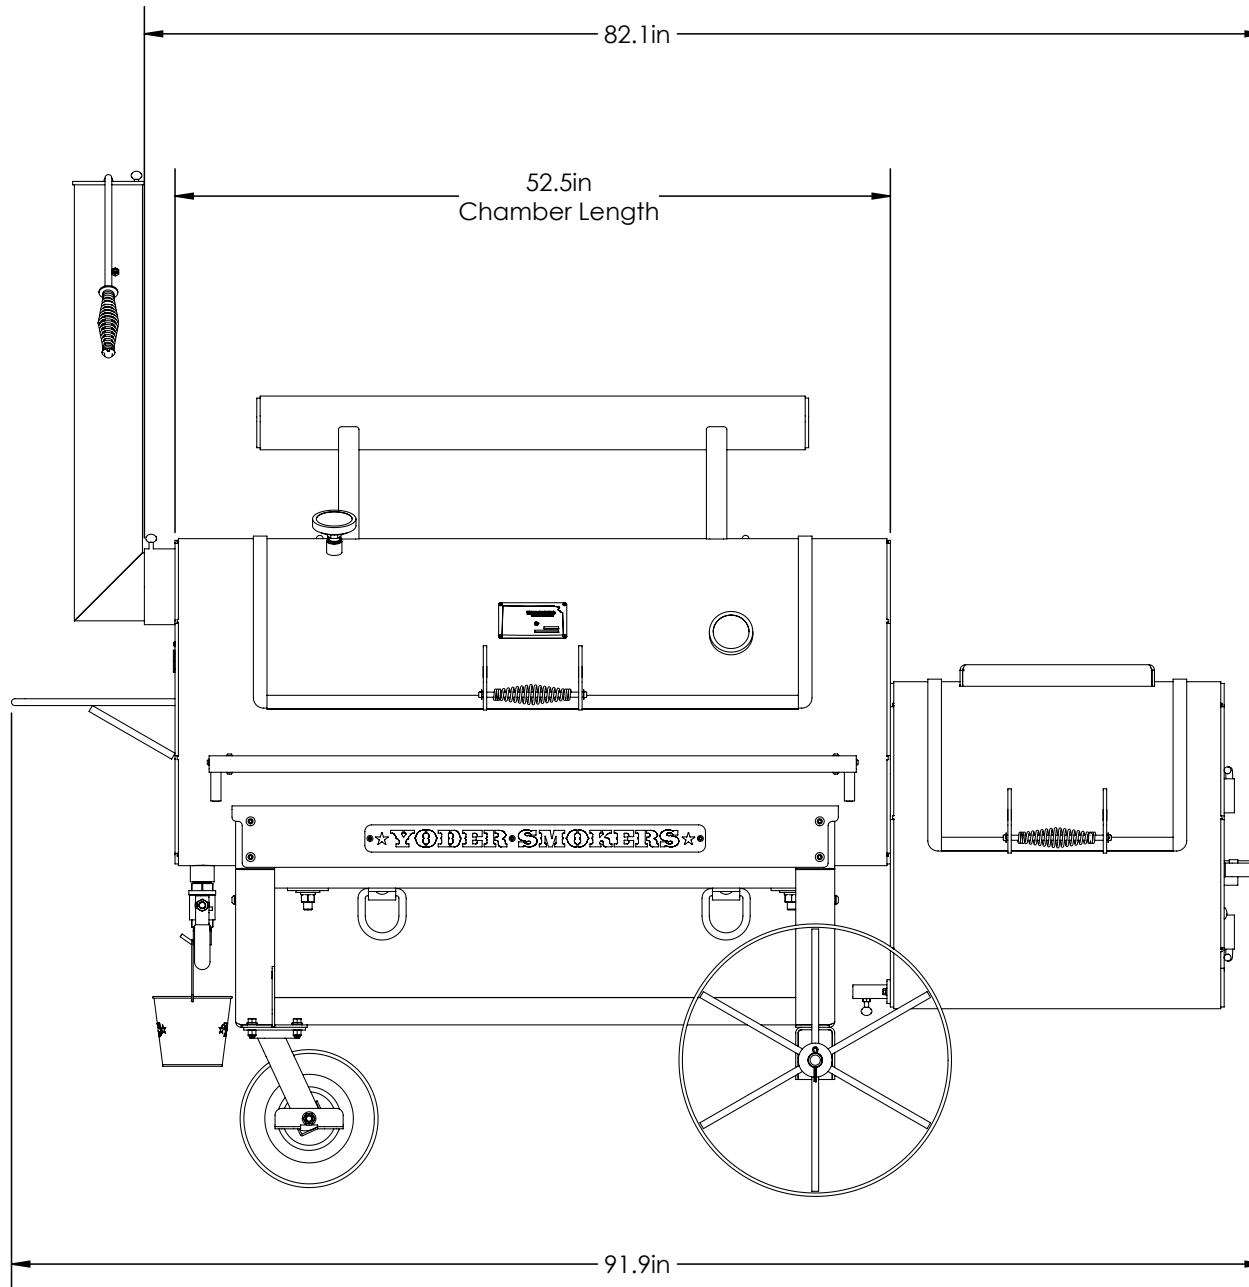

LOADED KINGMAN

Overall Height: 75 in. Overall Depth: 41.5 in. Overall Length: 91.9 in. Total Weight: 993 lbs.

LOADED KINGMAN

Overall Height: 75 in. Overall Depth: 41.5 in. Overall Length: 91.9 in. Total Weight: 993 lbs.

LOADED KINGMAN

Overall Height: 75 in. Overall Depth: 41.5 in. Overall Length: 91.9 in. Total Weight: 993 lbs.