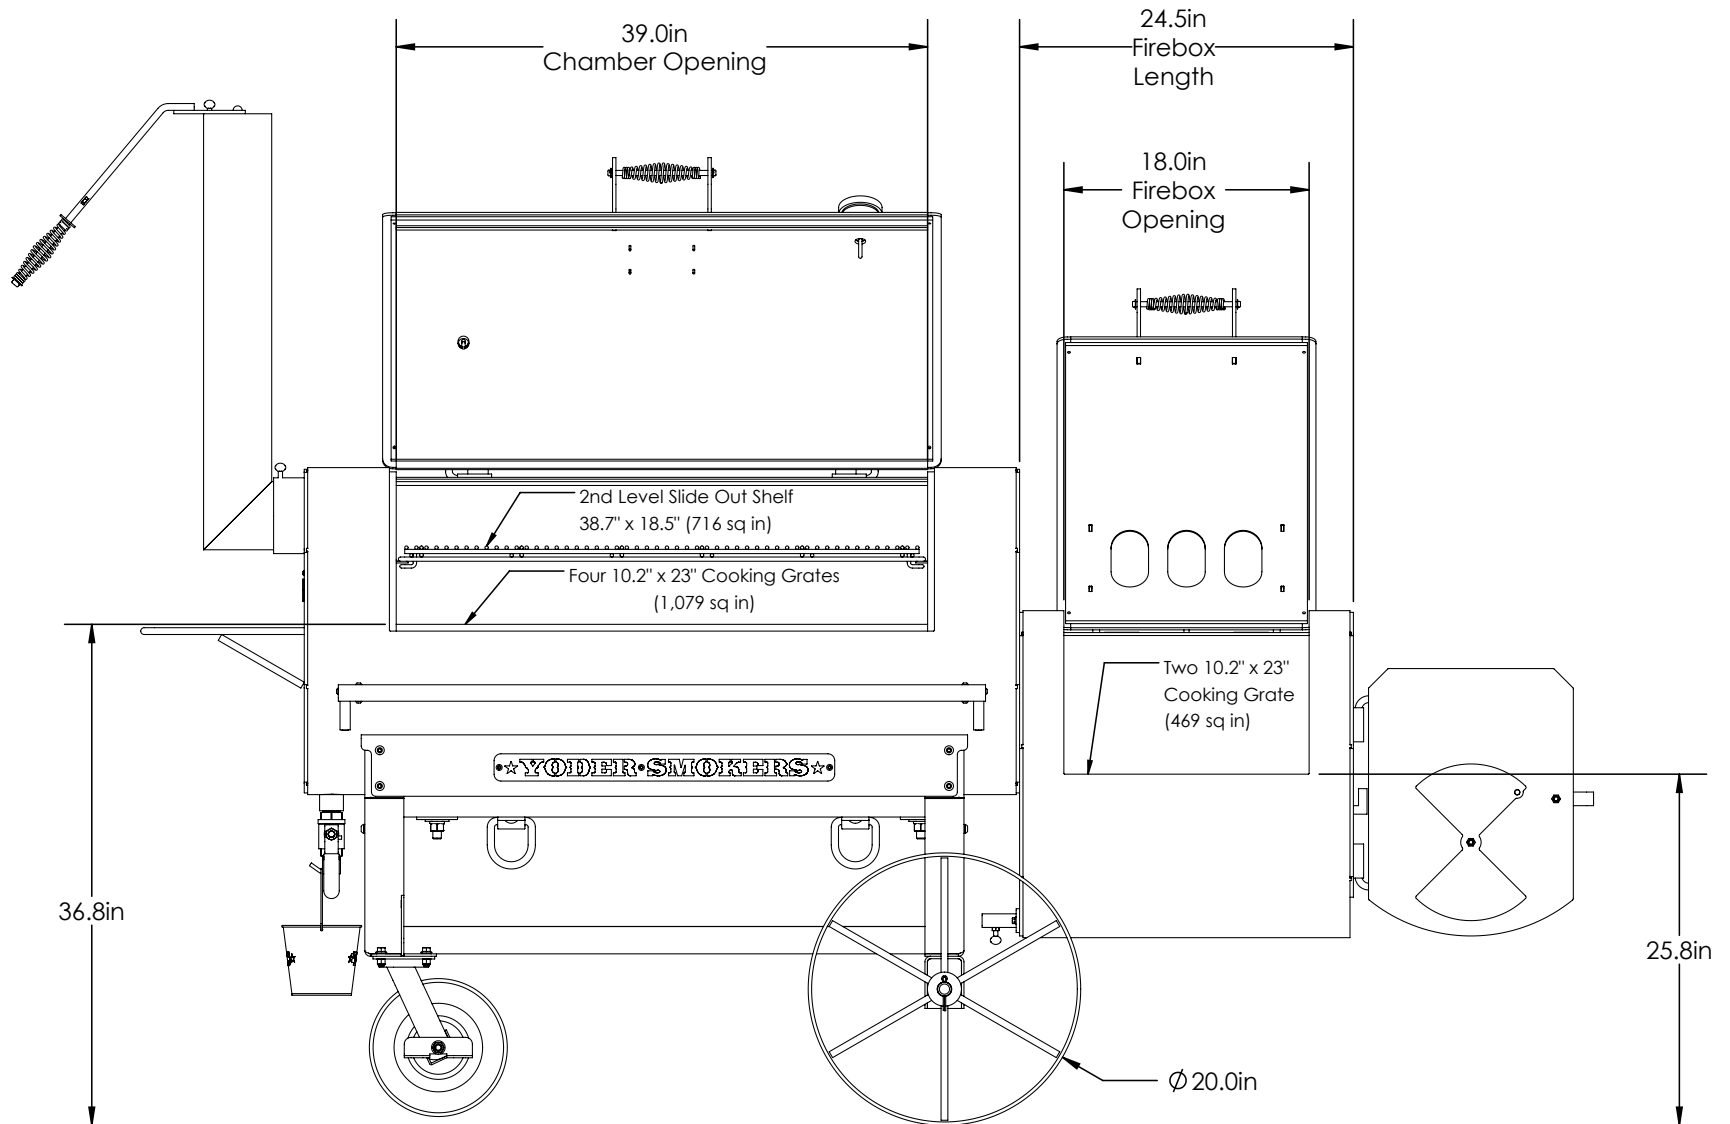

LOADED KINGMAN

Overall Height: 75 in. Overall Depth: 41.5 in. Overall Length: 91.9 in. Total Weight: 993 lbs.

LOADED KINGMAN

Overall Height: 75 in. Overall Depth: 41.5 in. Overall Length: 91.9 in. Total Weight: 993 lbs.

LOADED KINGMAN

Overall Height: 75 in. Overall Depth: 41.5 in. Overall Length: 91.9 in. Total Weight: 993 lbs.