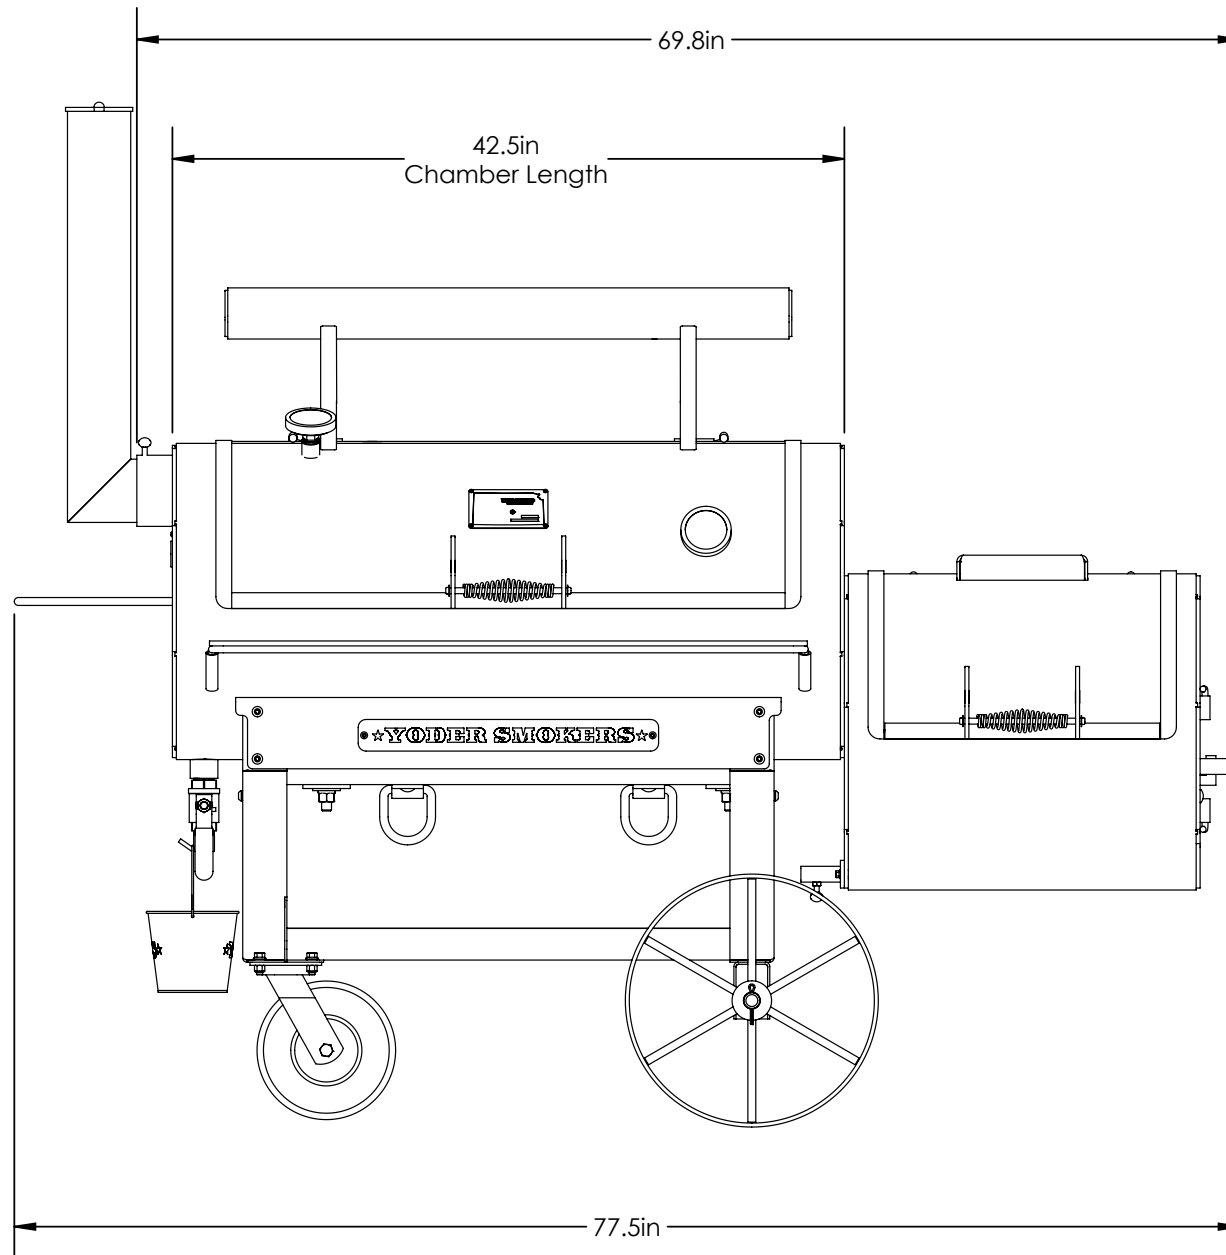

LOADED WICHITA

Overall Height: 64.5 in. Overall Depth: 36.9 in. Overall Length: 77.5 in. Total Weight: 704 lbs.

LOADED WICHITA

Overall Height: 64.5 in. Overall Depth: 36.9 in. Overall Length: 77.5 in. Total Weight: 704 lbs.

LOADED WICHITA

Overall Height: 64.5 in. Overall Depth: 36.9 in. Overall Length: 77.5 in. Total Weight: 704 lbs.