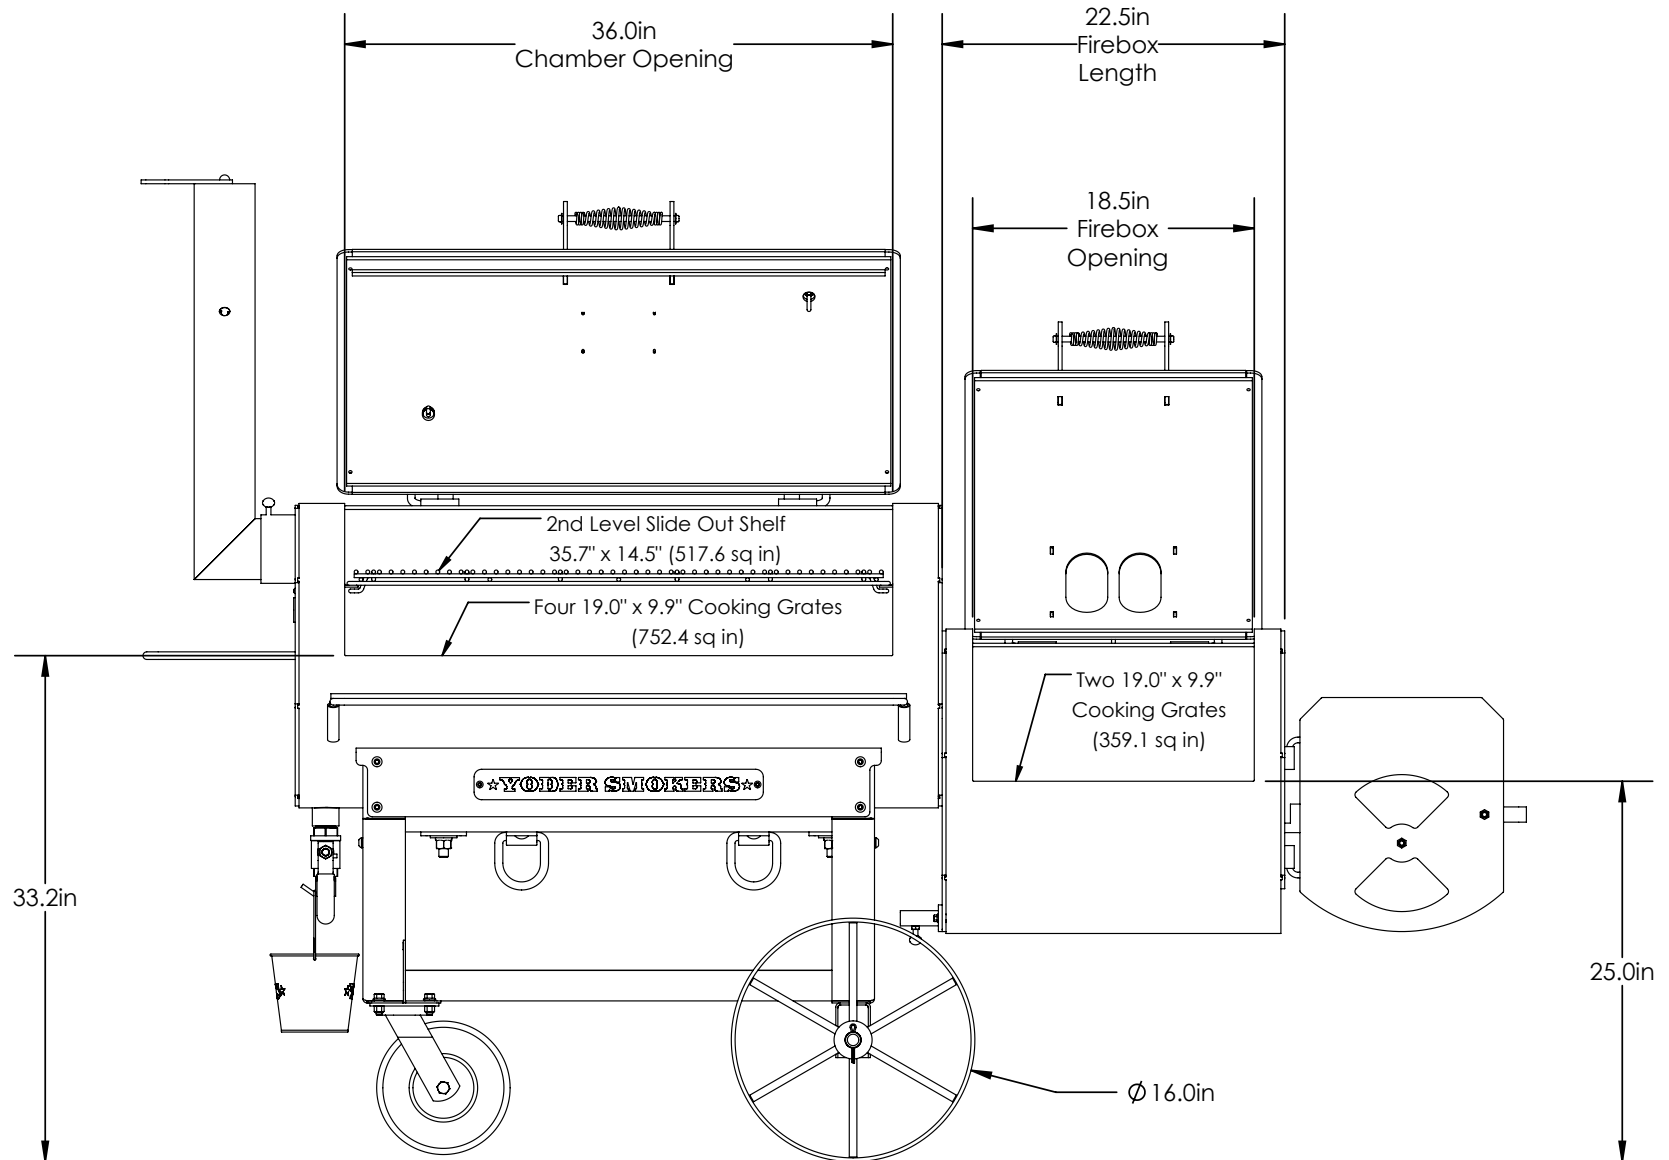

LOADED WICHITA

Overall Height: 64.5 in. Overall Depth: 36.9 in. Overall Length: 77.5 in. Total Weight: 704 lbs.

LOADED WICHITA

Overall Height: 64.5 in. Overall Depth: 36.9 in. Overall Length: 77.5 in. Total Weight: 704 lbs.

LOADED WICHITA

Overall Height: 64.5 in. Overall Depth: 36.9 in. Overall Length: 77.5 in. Total Weight: 704 lbs.