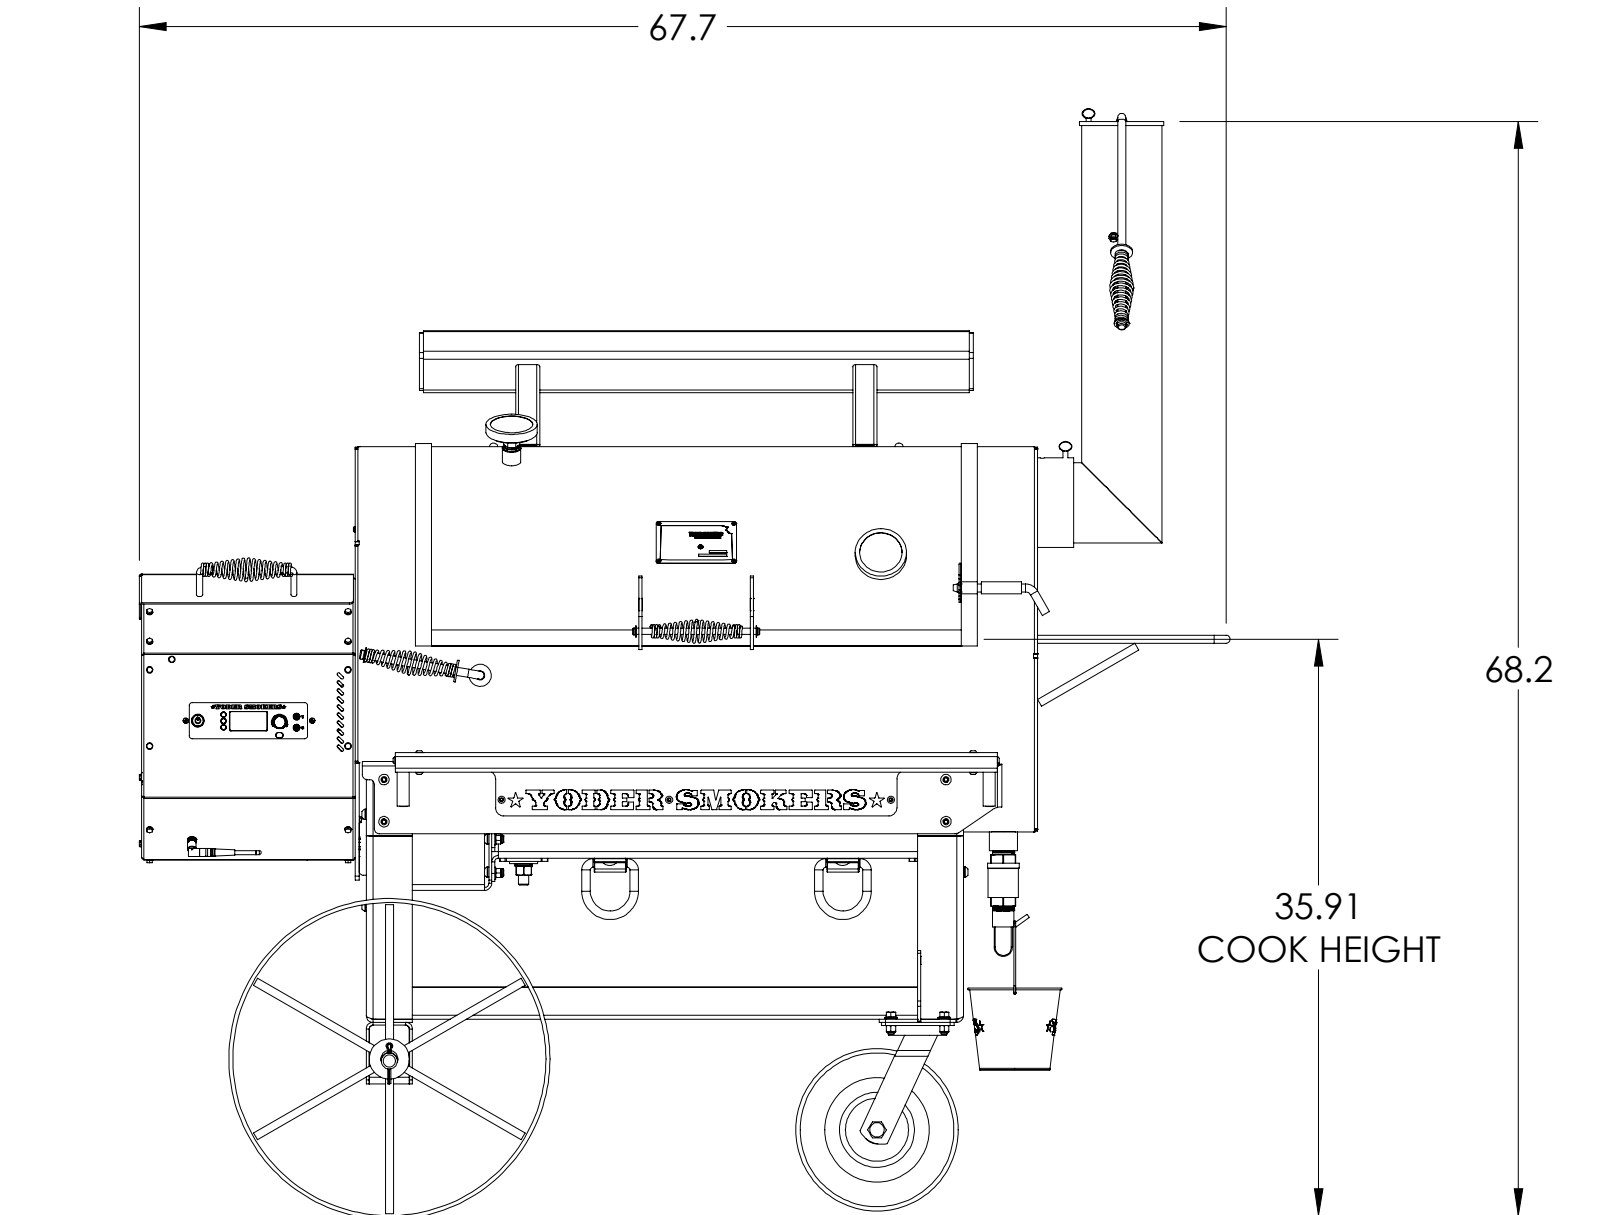

YS1500S BACKYARD

Overall Height: **68.2 in.** Overall Depth: **40.7 in.** Overall Length: **67.7 in.** Total Weight: **672 lbs.**

YS1500S BACKYARD

Overall Height: **68.2 in.** Overall Depth: **40.7 in.** Overall Length: **67.7 in.** Total Weight: **672 lbs.**