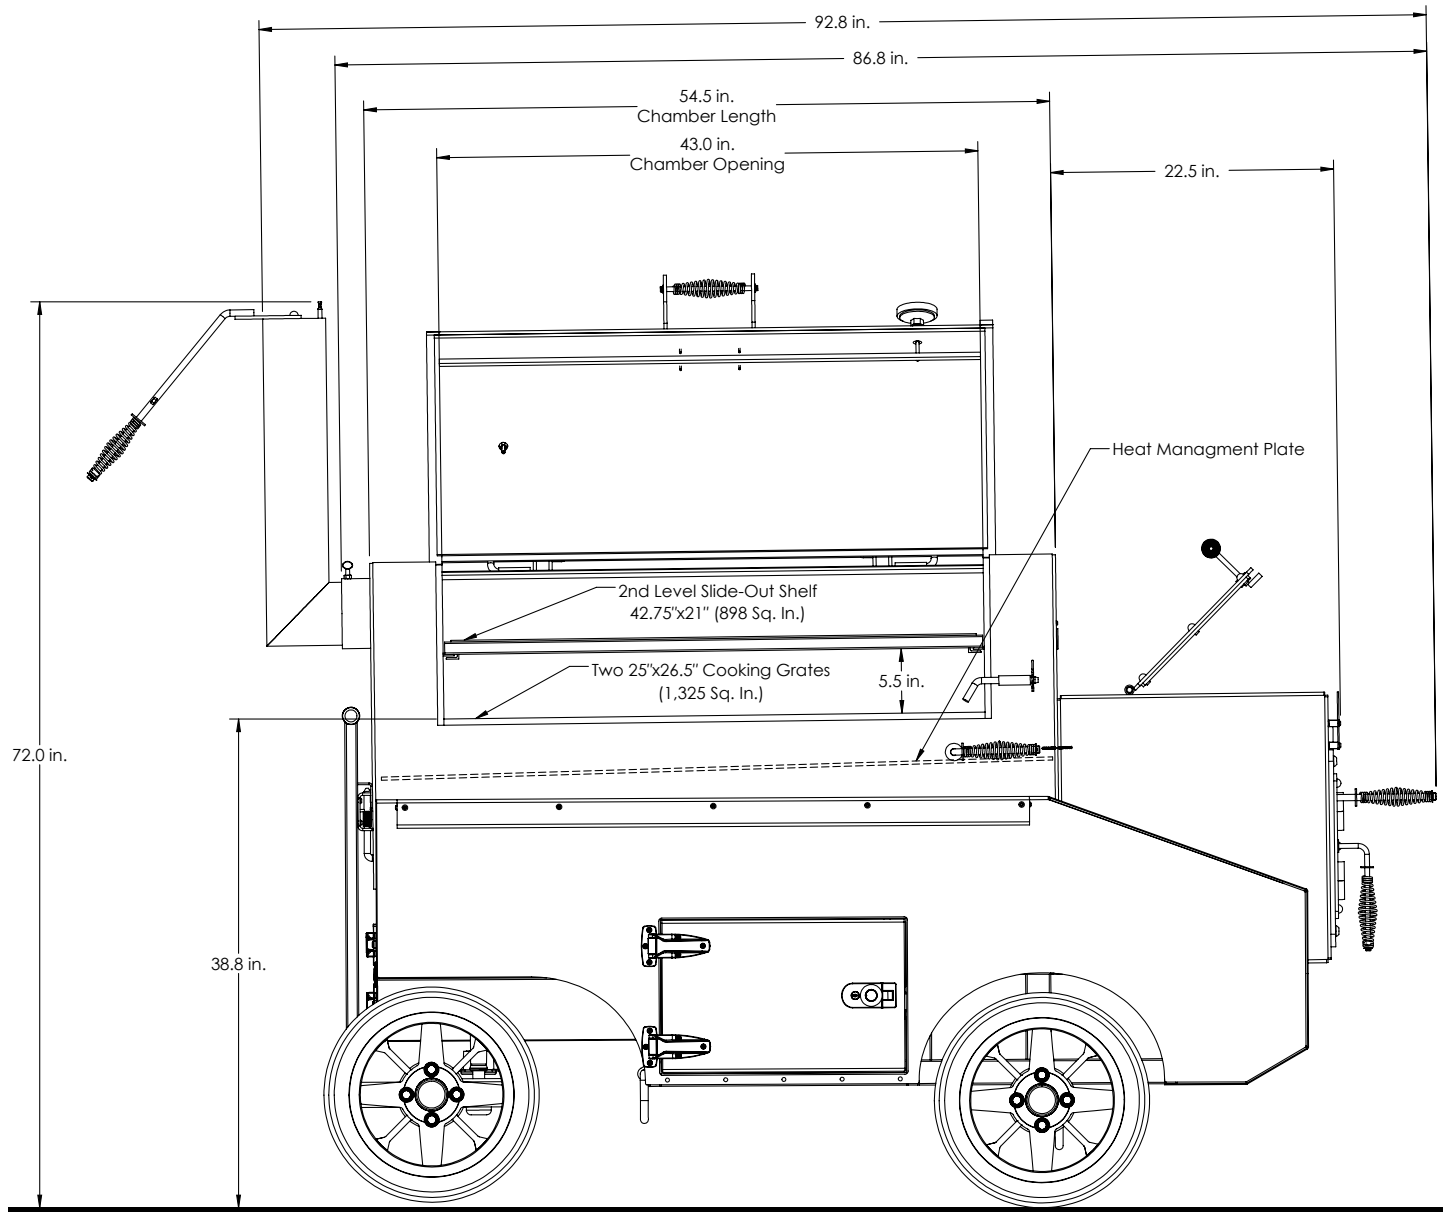

CIMARRON WOOD PIT

Overall Height: 72 in.
Overall Width: 53.3 in.
Overall Length: 92.8 in.
Total Weight: 1,750 lbs.

CIMARRON WOOD PIT

Overall Height: 72 in.
Overall Width: 53.3 in.
Overall Length: 92.8 in.
Total Weight: 1,750 lbs.