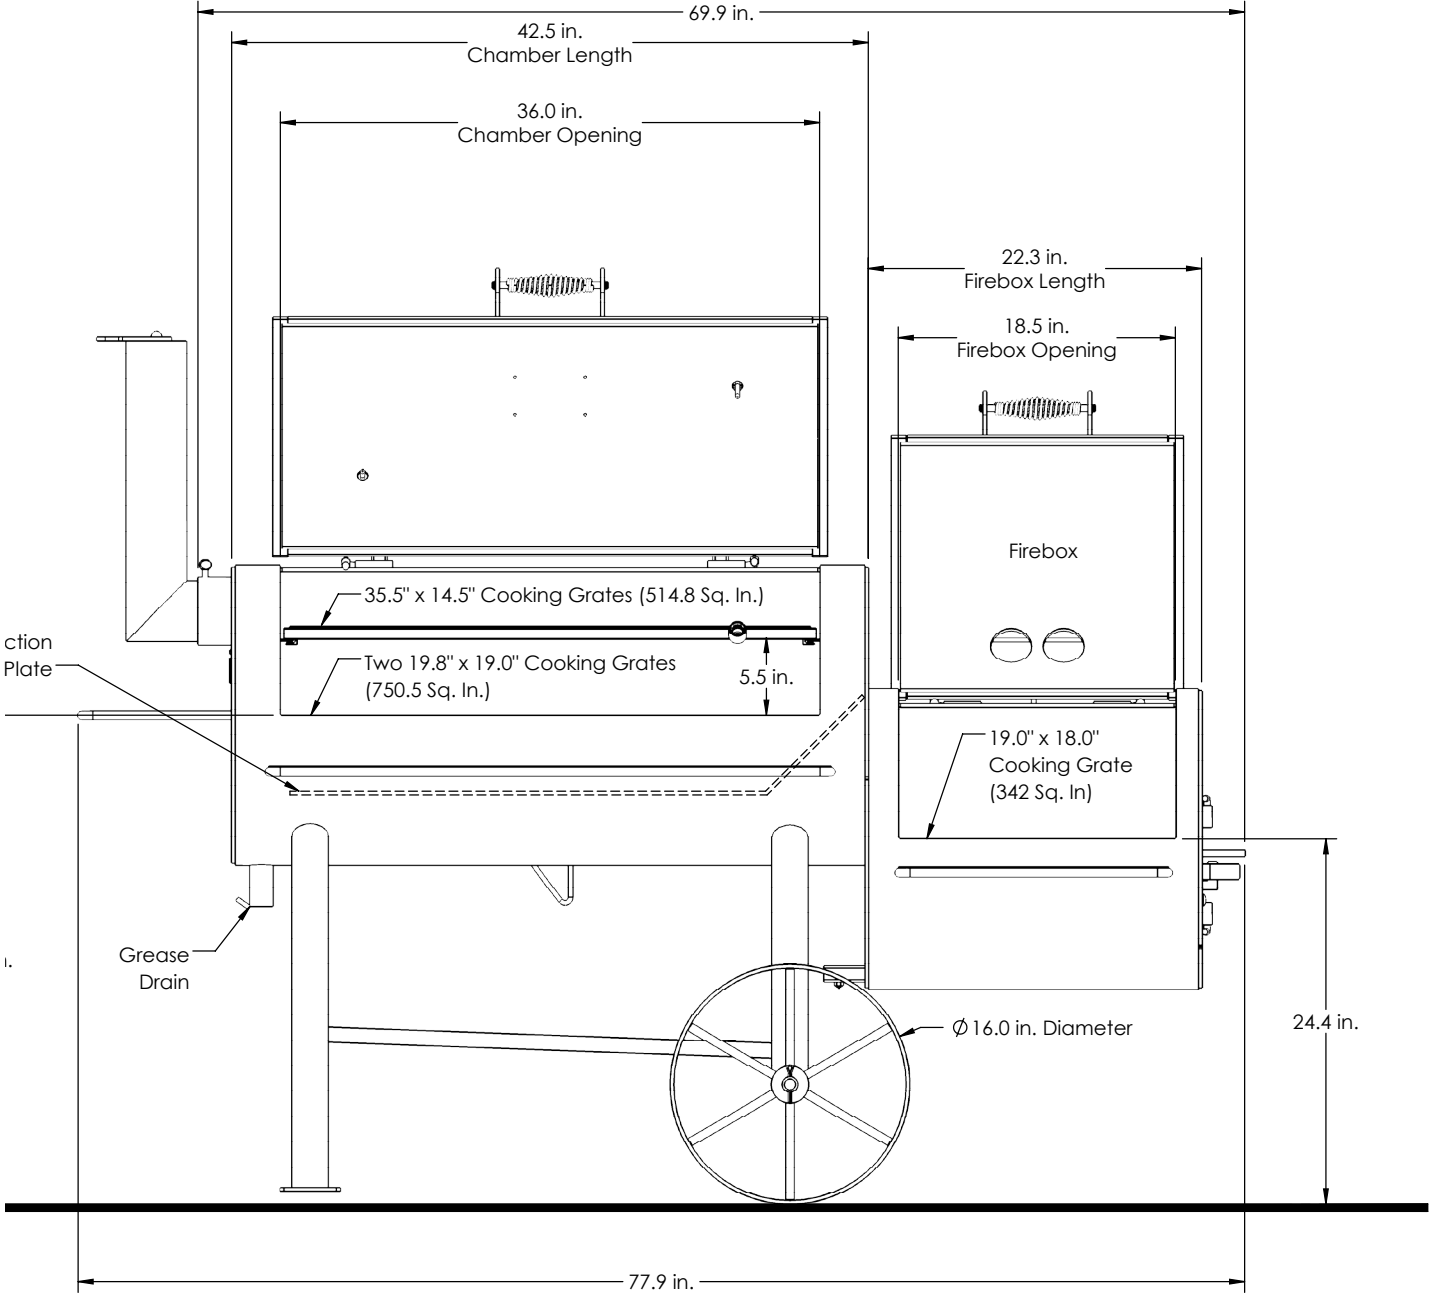

LOADED WICHITA

Overall Height: 58.2 in.

Overall Depth: 34.5 in.

Overall Length: 77.9 in.

Total Weight: 591 lbs.

LOADED WICHITA

Overall Height: **58.2 in.**

Overall Depth: **34.5 in.**

Overall Length: **77.9 in.**

Total Weight: **591 lbs.**