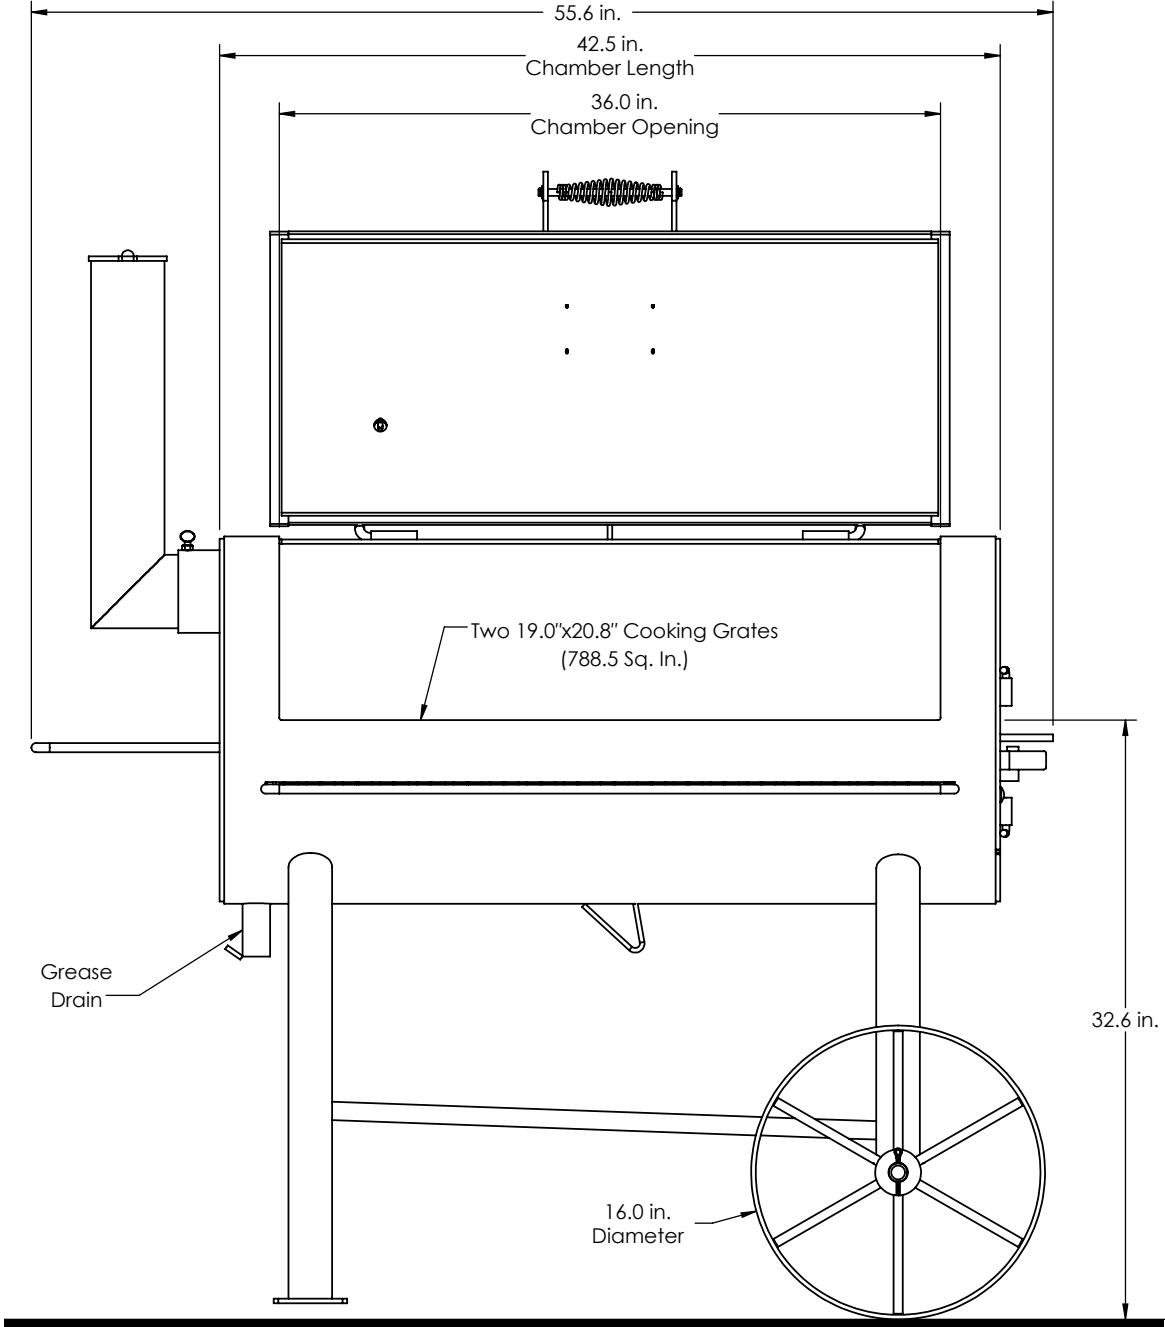

ABILENE GRILL

Overall Height: **58.2 in.**

Overall Depth: **34.1 in.**

Overall Length: **55.6 in.**

Total Weight: **375 lbs.**

ABILENE GRILL

Overall Height: 58.2 in.

Overall Depth: 34.1 in.

Overall Length: 55.6 in.

Total Weight: 375 lbs.