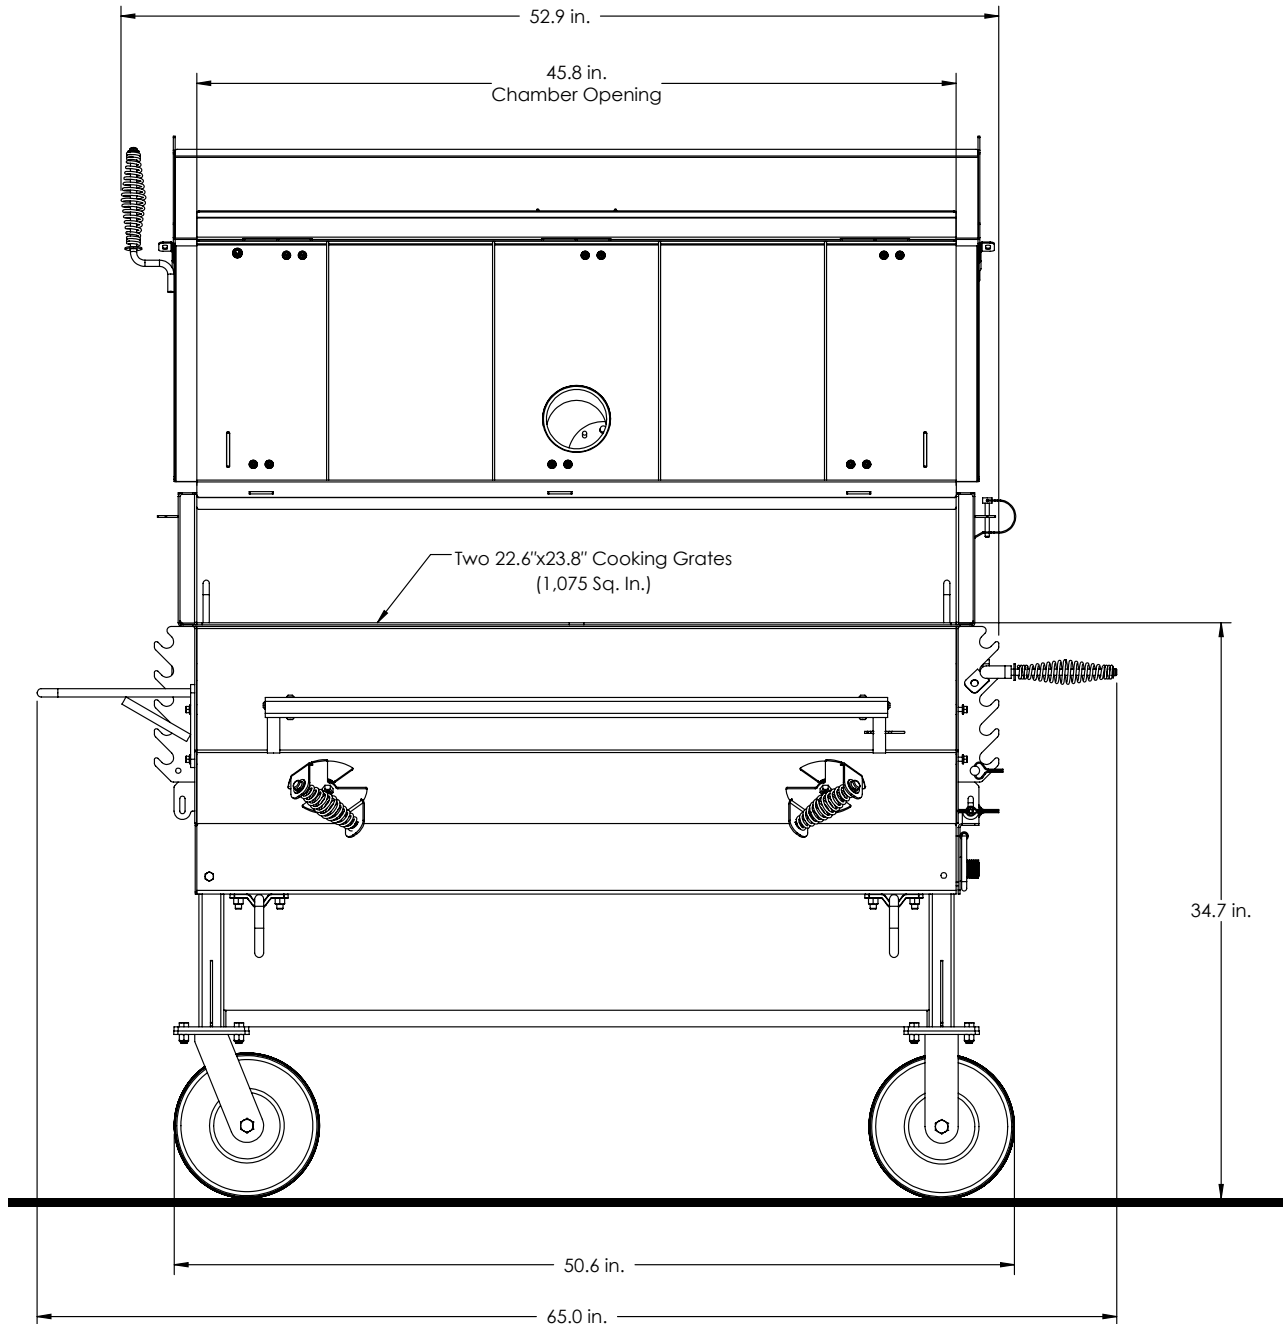

24x48" FLAT TOP

Overall Height: **49.1 in.**

Overall Depth: **37.7 in.**

Overall Length: **65 in.**

Total Weight: **378 lbs.**

24x48" FLAT TOP

Overall Height: **49.1 in.**

Overall Depth: **37.7 in.**

Overall Length: **65 in.**

Total Weight: **378 lbs.**