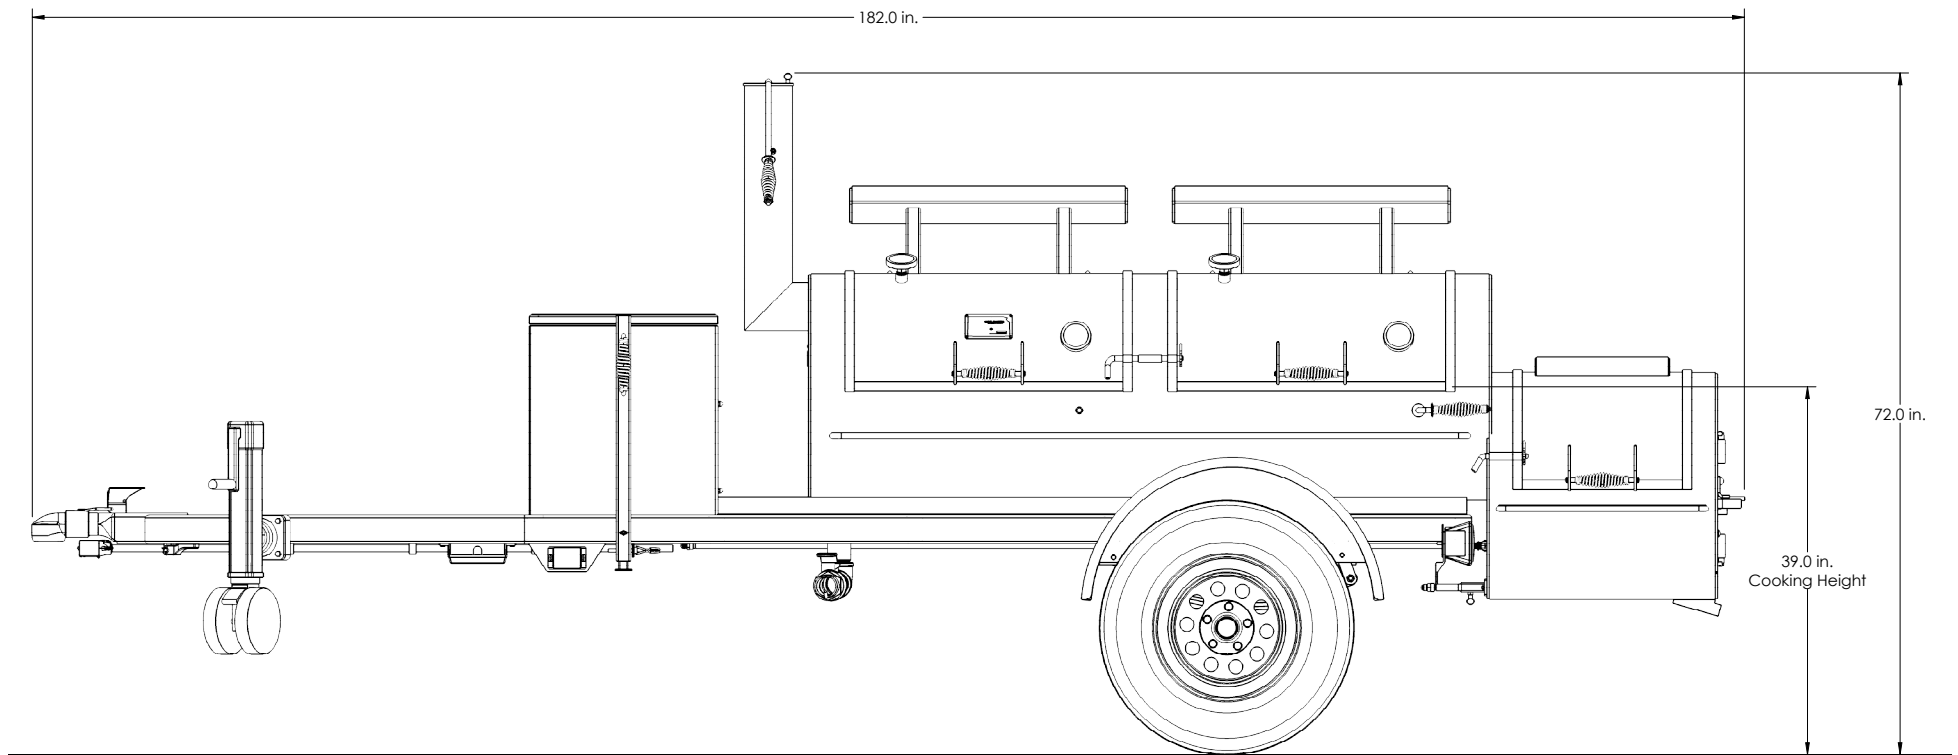

CHISHOLM TRAILER II

Overall Height: 72 in.

Overall Width: 70 in.

Overall Length: 182 in.

Total Weight: 2,200 lbs.

CHISHOLM TRAILER II

Overall Height: 72 in.

Overall Width: 70 in.

Overall Length: 182 in.

Total Weight: 2,200 lbs.