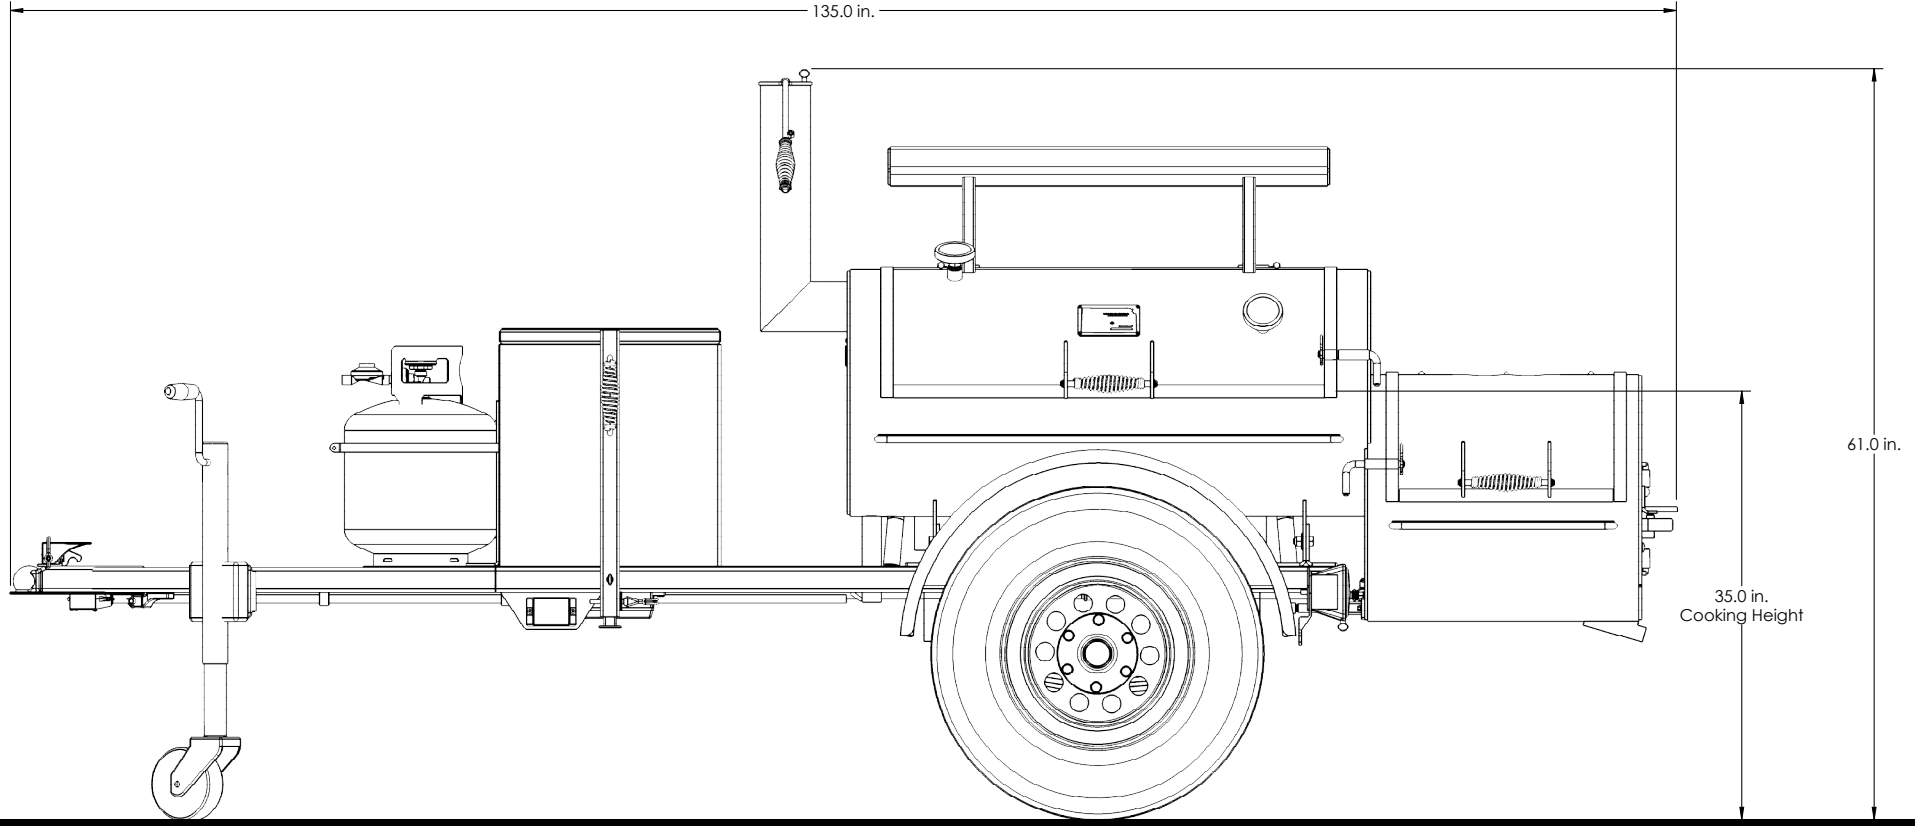

SANTA FE

Overall Height: 61 in.

Overall Width: 70 in.

Overall Length: 135 in.

Total Weight: 1,375 lbs.

SANTA FE

Overall Height: 61 in.

Overall Width: 70 in.

Overall Length: 135 in.

Total Weight: 1,375 lbs.

Total Cooking Area
1,610.5 Sq. In.